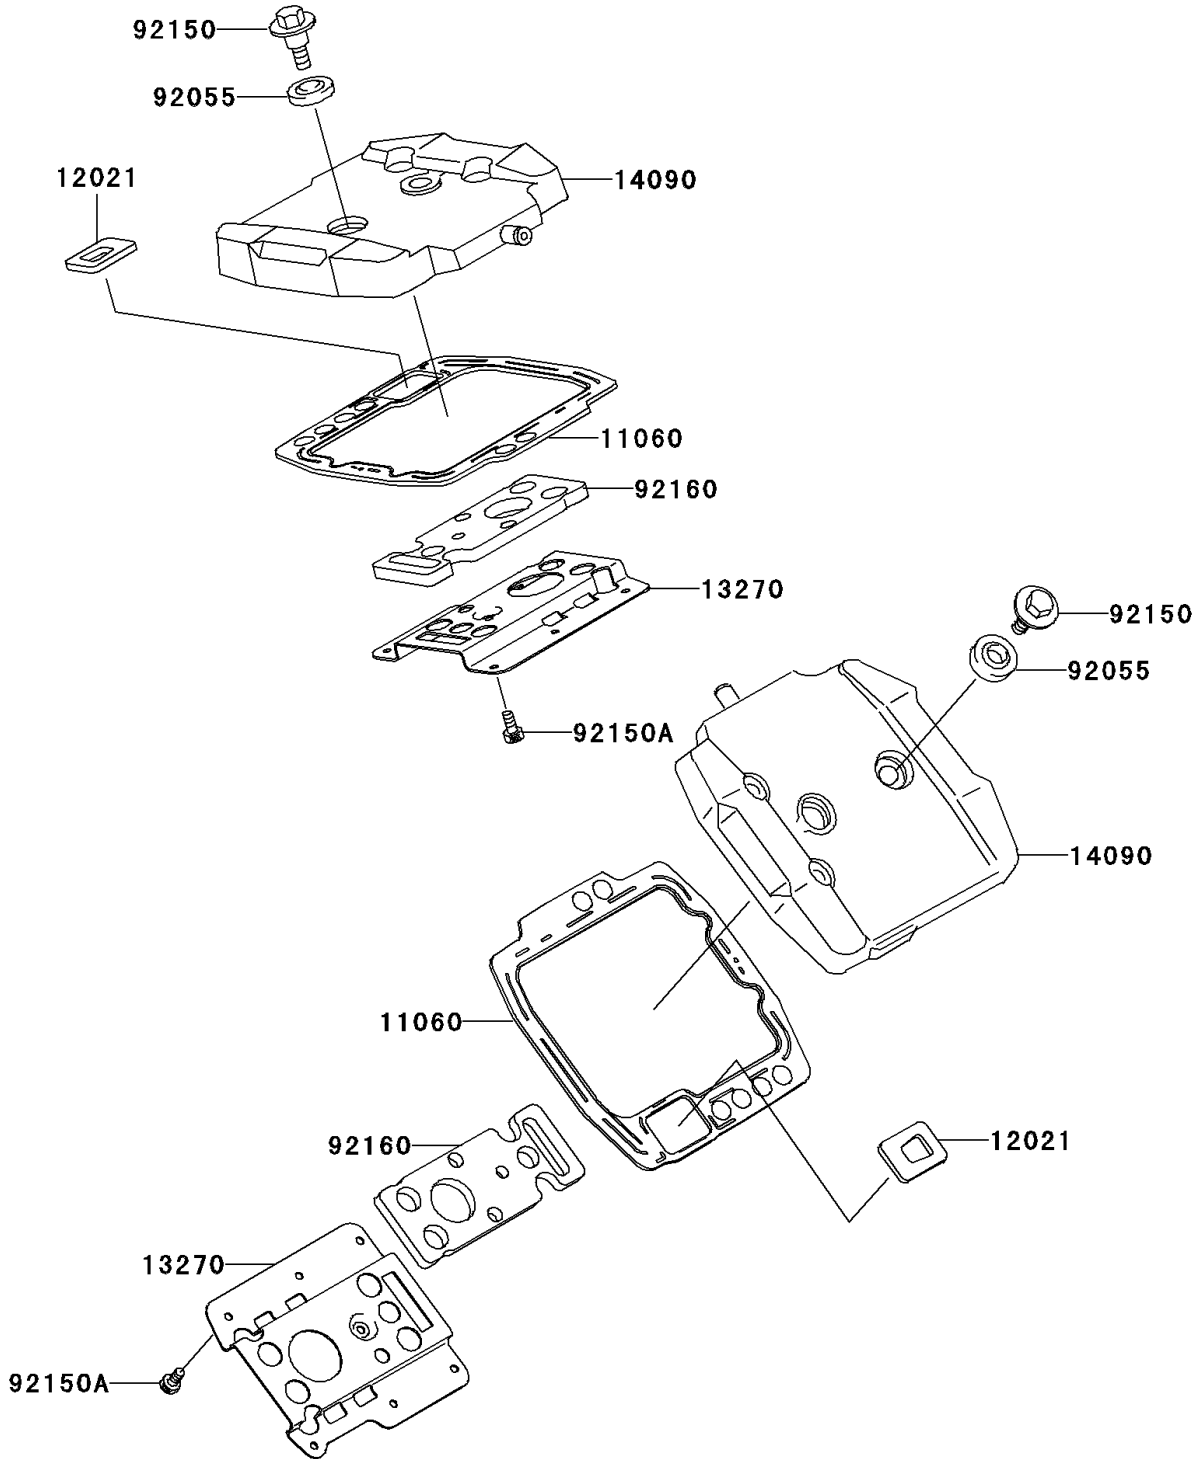

1996 Vulcan 800 Classic PARTS DIAGRAM

Cylinder Head Cover

E1112

1996 Vulcan 800 Classic PARTS LIST

Cylinder Head Cover

ITEM NAME	PART NUMBER	QUANTITY
GASKET,HEAD COVER (Ref # 11060)	11060-1677	2
VALVE-ASSY-REED (Ref # 12021)	12021-1102	2
PLATE (Ref # 13270)	13270-1490	2
COVER,HEAD (Ref # 14090)	14090-1551	2
RING-O,HEAD COVER BOLT (Ref # 92055)	92055-1352	6
BOLT,HEAD COVER (Ref # 92150)	92150-1447	6
BOLT,5X8 (Ref # 92150A)	92150-1955	14
DAMPER,HEAD COVER (Ref # 92160)	92160-1659	2