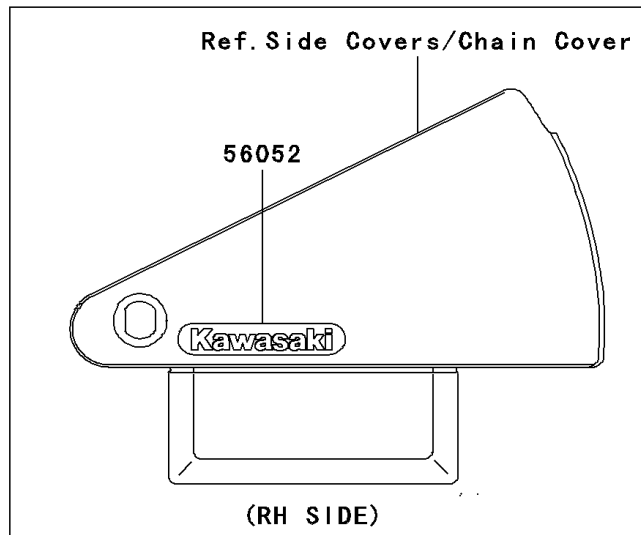

# 2003 Vulcan 800 PARTS DIAGRAM

Decals(VN800-A9)

F2861C

## 2003 Vulcan 800 PARTS LIST

Decals(VN800-A9)

ITEM NAME	PART NUMBER	QUANTITY
MARK,FUEL TANK,LH (Ref # 56051)	56051-1863	1
MARK,FUEL TANK,RH (Ref # 56051A)	56051-1864	1
MARK,SIDE COVER,KAWASAKI (Ref # 56052)	56052-1533	2
PATTERN,FUEL TANK,LH (Ref # 56066)	56066-1081	1
PATTERN,FUEL TANK,RH (Ref # 56066A)	56066-1082	1