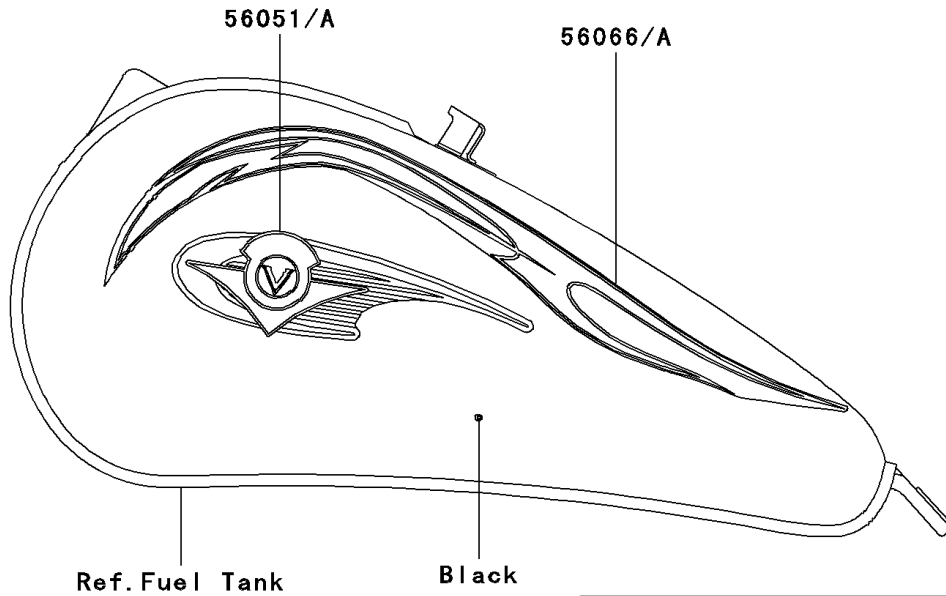

# 2003 Vulcan 800 PARTS DIAGRAM

Decals(VN800-A9)

F2861C

## 2003 Vulcan 800 PARTS LIST

Decals(VN800-A9)

ITEM NAME	PART NUMBER	QUANTITY
MARK,FUEL TANK,LH (Ref # 56051)	56051-1863	1
MARK,FUEL TANK,RH (Ref # 56051A)	56051-1864	1
MARK,SIDE COVER,KAWASAKI (Ref # 56052)	56052-1533	2
PATTERN,FUEL TANK,LH (Ref # 56066)	56066-1081	1
PATTERN,FUEL TANK,RH (Ref # 56066A)	56066-1082	1