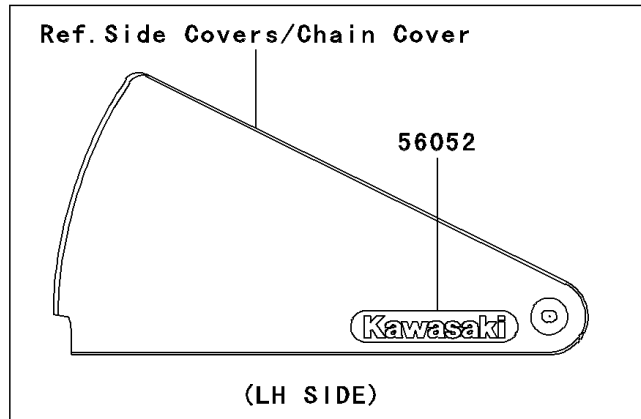

# 2003 Vulcan 800 PARTS DIAGRAM

Decals(VN800-A9)

F2861C

## 2003 Vulcan 800 PARTS LIST

Decals(VN800-A9)

ITEM NAME	PART NUMBER	QUANTITY
MARK,FUEL TANK,LH (Ref # 56051)	56051-1863	1
MARK,FUEL TANK,RH (Ref # 56051A)	56051-1864	1
MARK,SIDE COVER,KAWASAKI (Ref # 56052)	56052-1533	2
PATTERN,FUEL TANK,LH (Ref # 56066)	56066-1081	1
PATTERN,FUEL TANK,RH (Ref # 56066A)	56066-1082	1