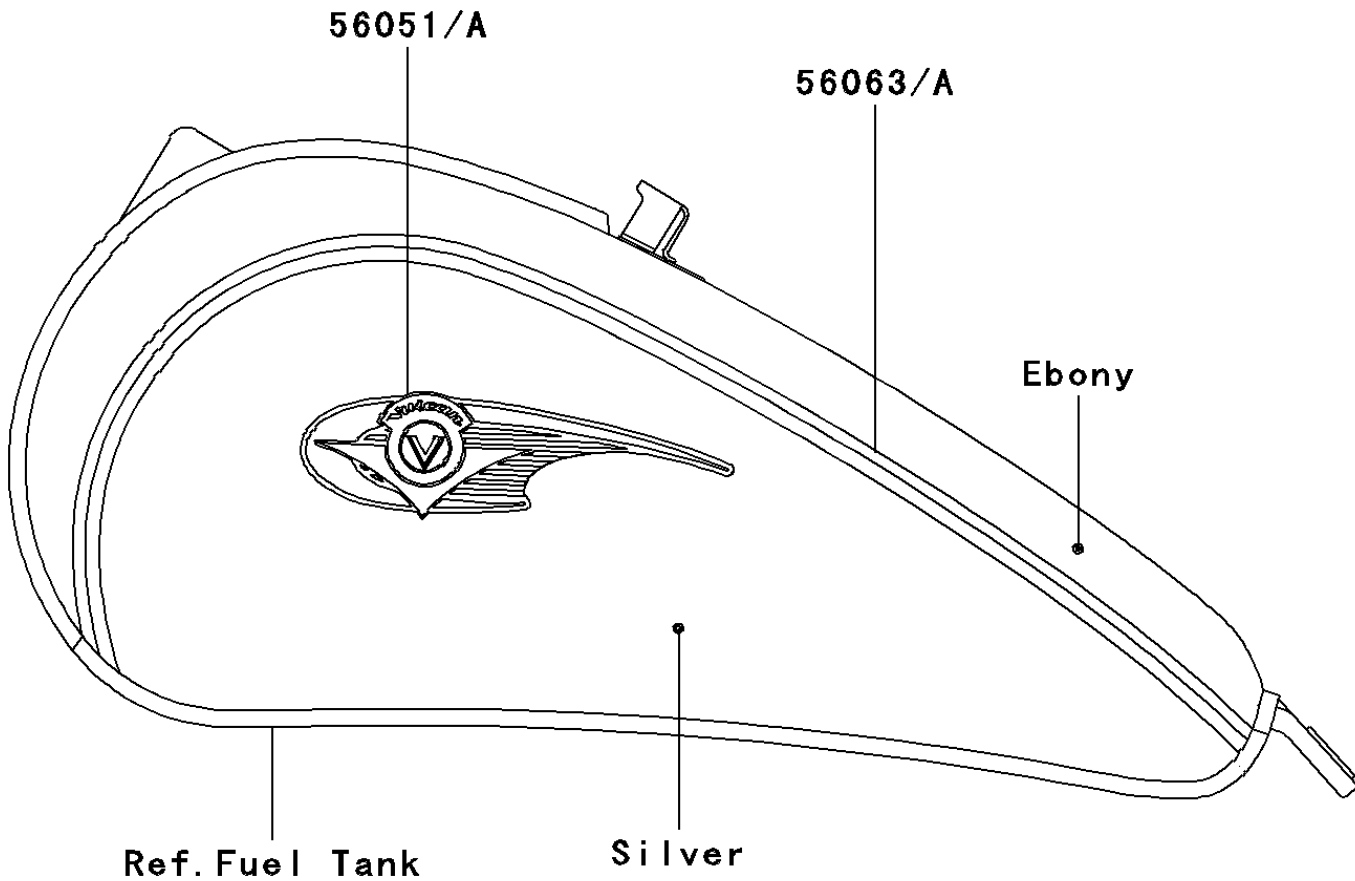

2000 Vulcan 800 PARTS DIAGRAM

Decals(VN800-A6)

F2861

2000 Vulcan 800 PARTS LIST

Decals(VN800-A6)

ITEM NAME	PART NUMBER	QUANTITY
MARK,FUEL TANK,LH (Ref # 56051)	56051-1863	1
MARK,FUEL TANK,RH (Ref # 56051A)	56051-1864	1
PATTERN,FUEL TANK,LH (Ref # 56063)	56063-1177	1
PATTERN,FUEL TANK,RH (Ref # 56063A)	56063-1178	1