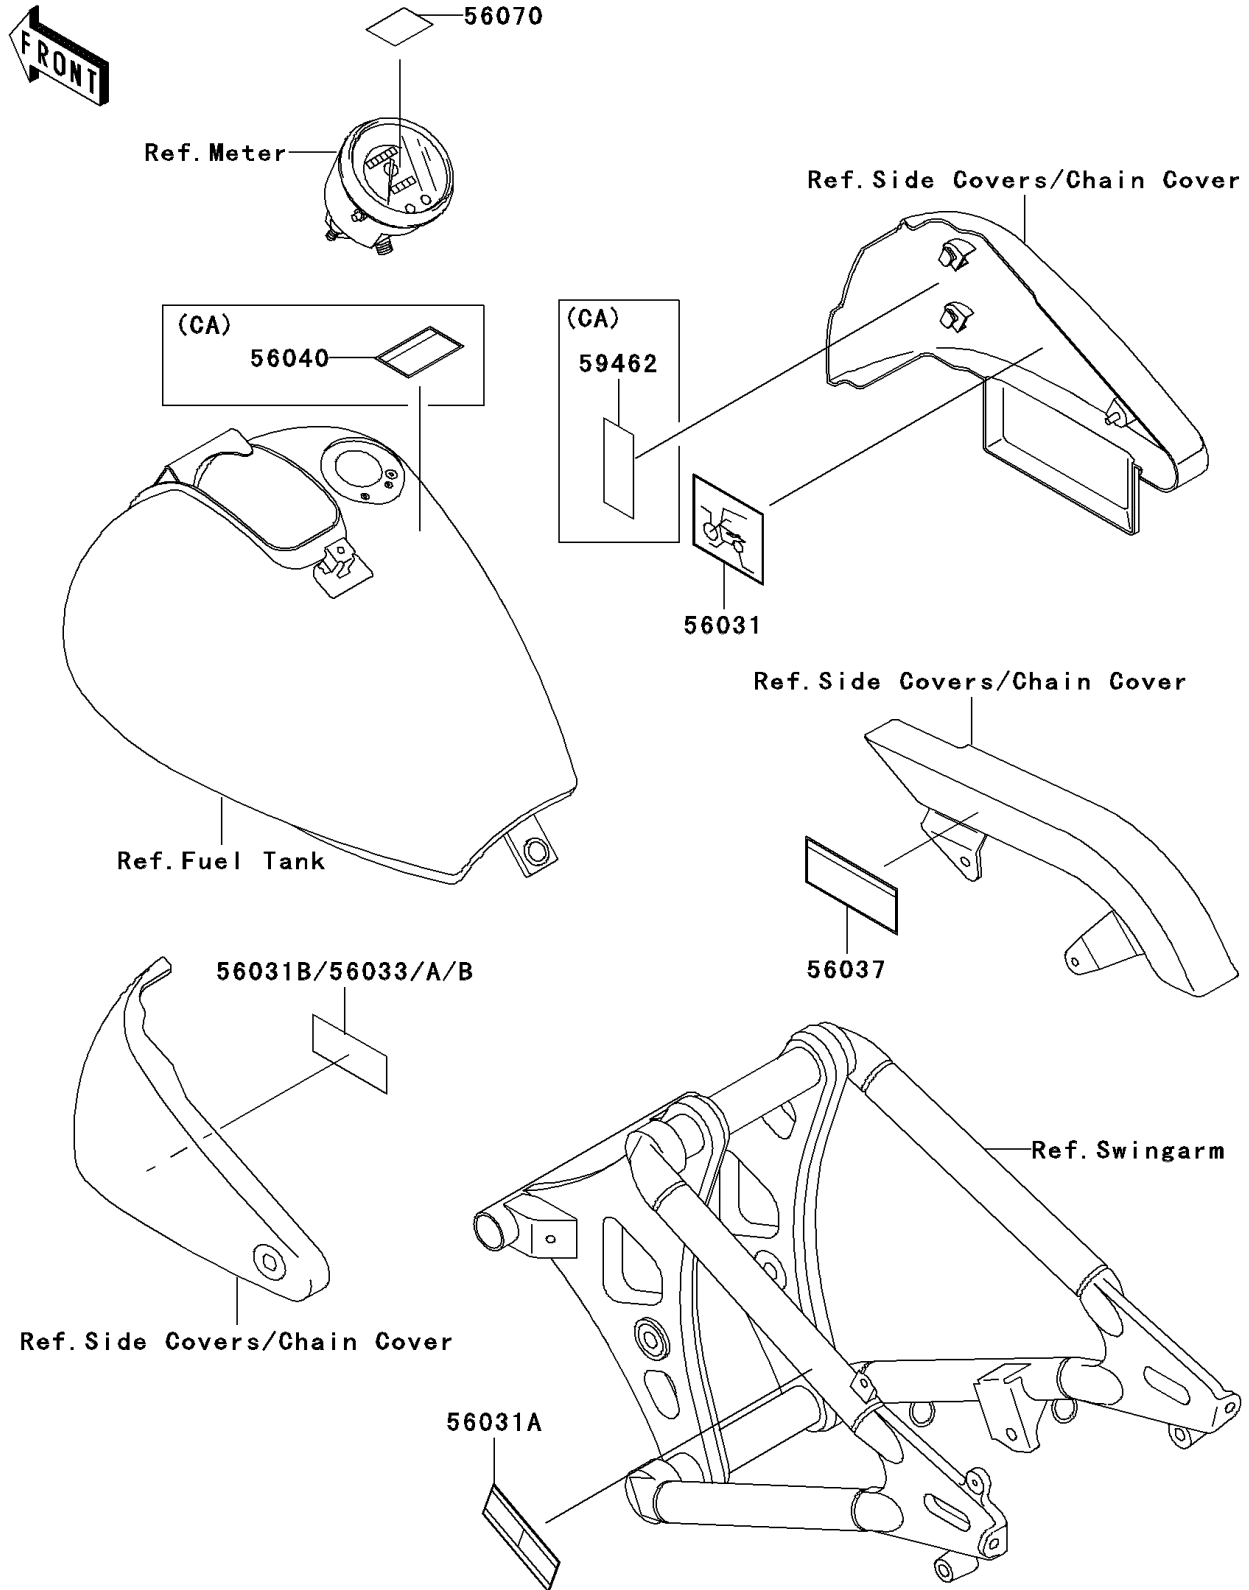

2003 Vulcan 800 PARTS DIAGRAM

Labels

F2860

2003 Vulcan 800 PARTS LIST

Labels

ITEM NAME	PART NUMBER	QUANTITY
LABEL-MANUAL,DAILY SAFETY (Ref # 56031)	56031-1936	1
LABEL-MANUAL,CHAIN (Ref # 56031A)	56031-1937	1
LABEL-MANUAL,OIL&OIL FILTER (Ref # 56033B)	56033-1317	1
LABEL-SPECIFICATION,TIRE&LOAD (Ref # 56037)	56037-1670	1
LABEL-WARNING,BREAK IN CAUTION (Ref # 56070)	56070-1095	1
LABEL-WARNING,EVAPO (Ref # 56040)	56040-1121	1
LABEL-CERTIFICATION,EVAPO ROUT (Ref # 59462)	59462-1755	1