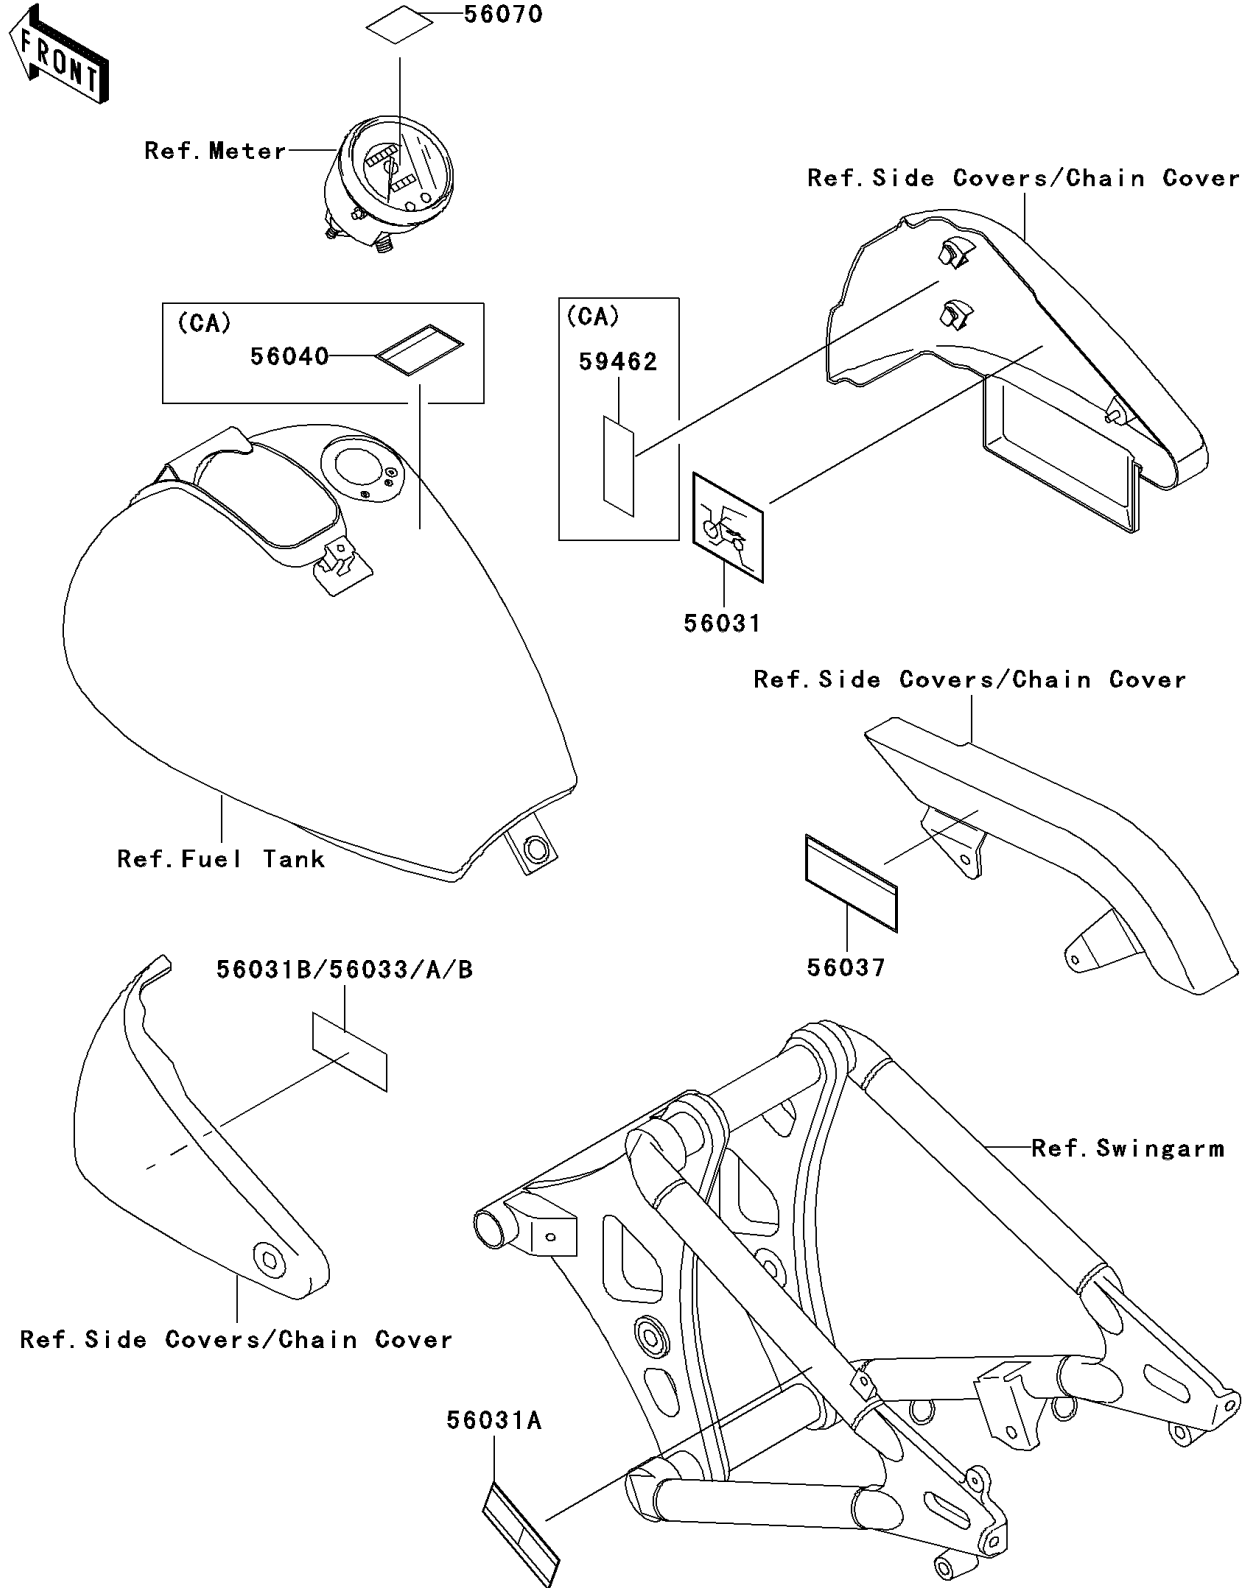

# 2001 Vulcan 800 PARTS DIAGRAM

Labels

F2860

## 2001 Vulcan 800 PARTS LIST

### Labels

ITEM NAME	PART NUMBER	QUANTITY
LABEL-MANUAL,DAILY SAFETY (Ref # 56031)	56031-1936	1
LABEL-MANUAL,CHAIN (Ref # 56031A)	56031-1937	1
LABEL-MANUAL,OIL&OIL FILTER (Ref # 56033)	56033-1213	1
LABEL-SPECIFICATION,TIRE&LOAD (Ref # 56037)	56037-1670	1
LABEL-WARNING,BREAK IN CAUTION (Ref # 56070)	56070-1095	1
LABEL-WARNING,EVAPO (Ref # 56040)	56040-1121	1
LABEL-CERTIFICATION,EVAPO ROUT (Ref # 59462)	59462-1755	1