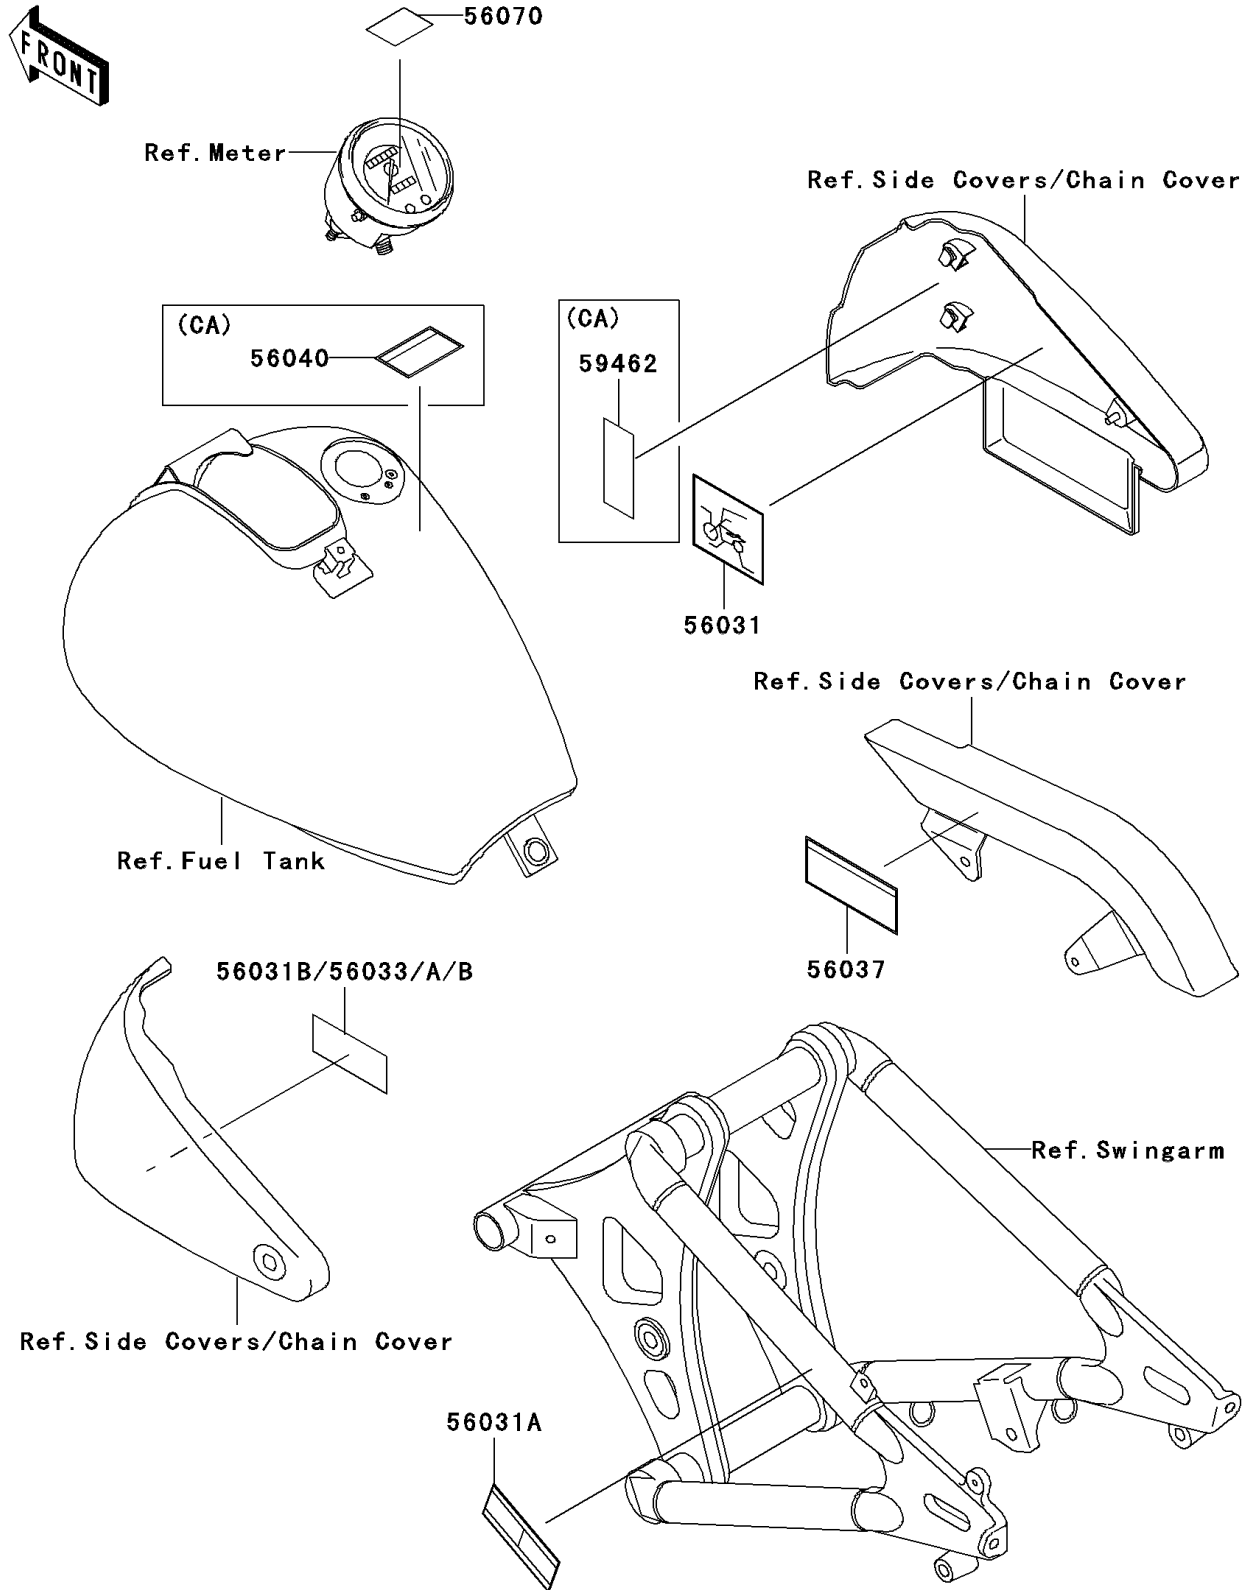

2000 Vulcan 800

PARTS DIAGRAM

Labels

F2860