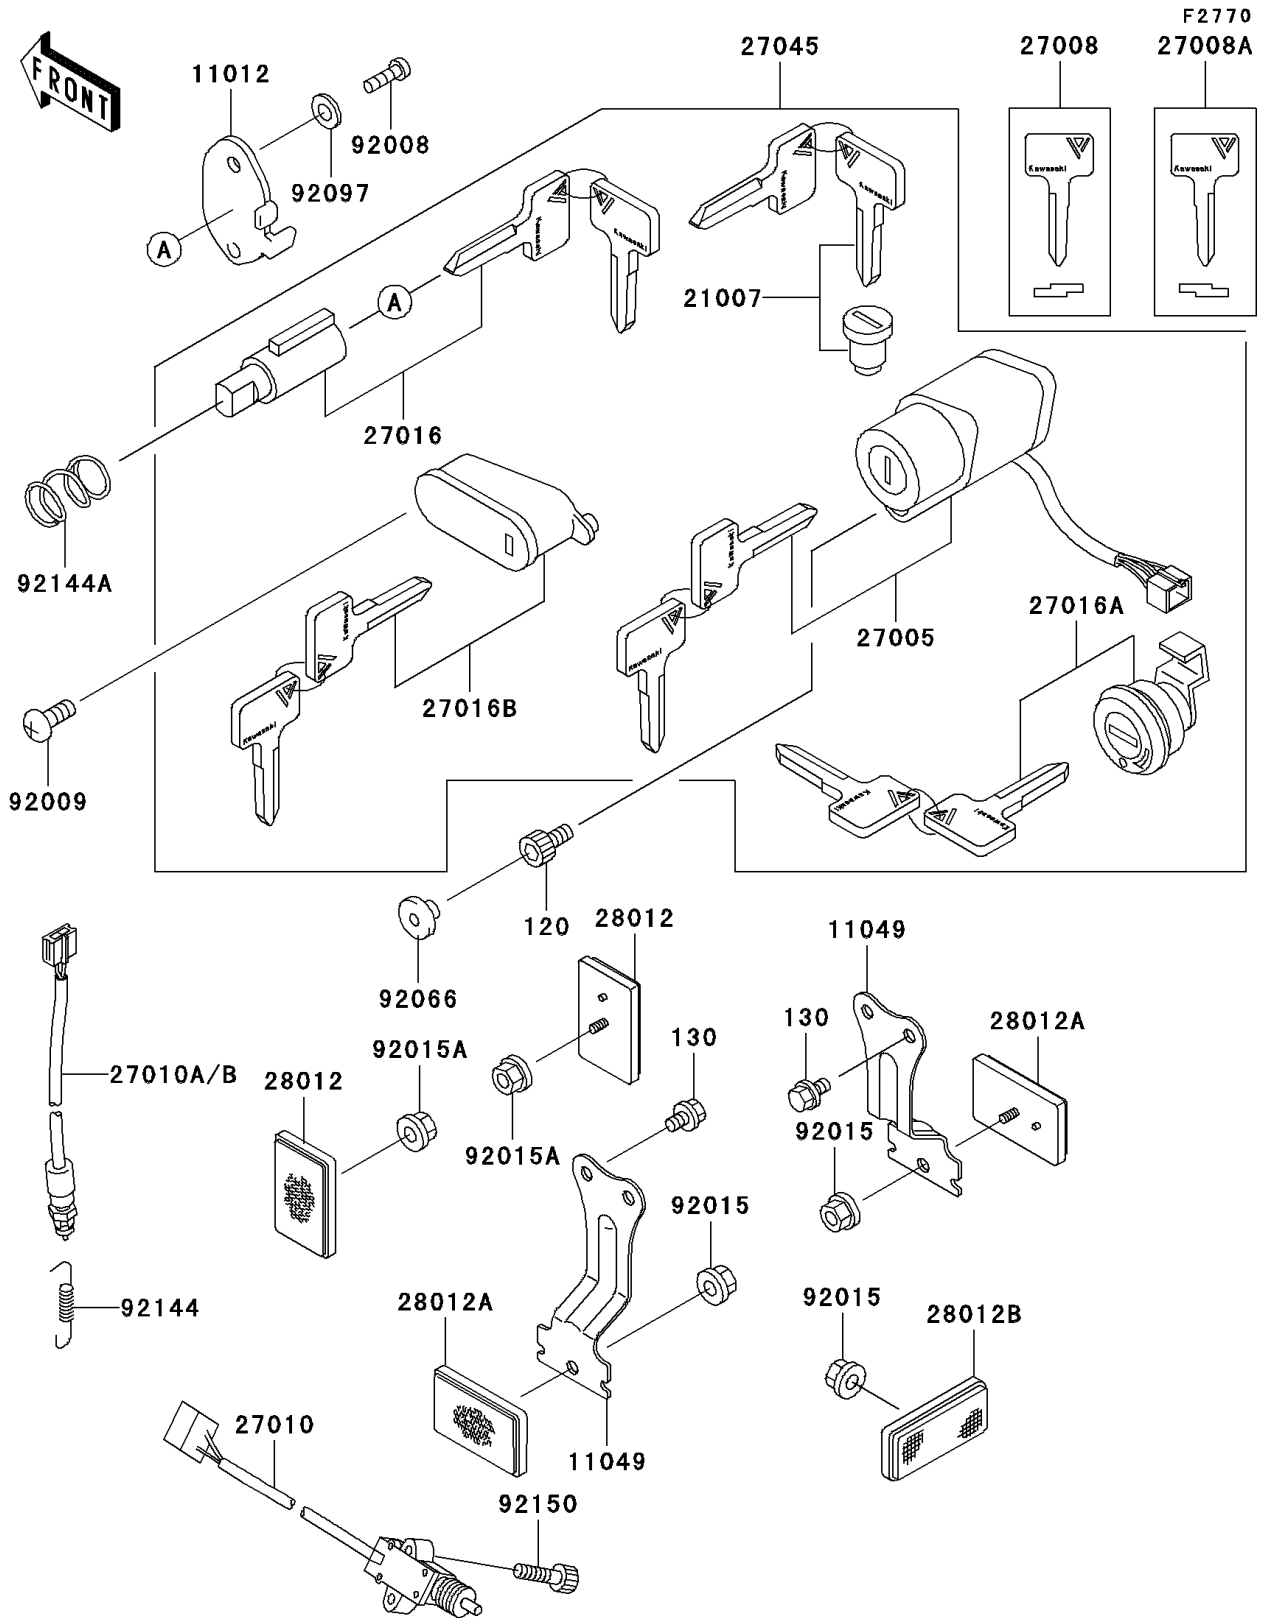

2003 Vulcan 800 PARTS DIAGRAM

Ignition Switch/Locks/Reflectors

2003 Vulcan 800 PARTS LIST

Ignition Switch/Locks/Reflectors

ITEM NAME	PART NUMBER	QUANTITY
BOLT-SOCKET (Ref # 120)	120P0512	1
BOLT-FLANGED (Ref # 130)	130J0508	4
CAP,STEERING LOCK (Ref # 11012)	11012-1586	1
BRACKET,REFLECTOR (Ref # 11049)	11049-1146	2
ROTOR,LOCK,TANK CAP (Ref # 21007)	21007-5024	1
SWITCH-ASSY-IGNITION (Ref # 27005)	27005-1204	1
KEY-LOCK,BLANK,#A (Ref # 27008)	27008-1138	1
KEY-LOCK,BLANK,#B (Ref # 27008A)	27008-1139	1
SWITCH,SIDE STAND (Ref # 27010)	27010-1352	1
SWITCH,REAR BRAKE (Ref # 27010B)	27010-1487	1
LOCK-ASSY,STEERING (Ref # 27016)	27016-5131	1
LOCK-ASSY,LID (Ref # 27016A)	27016-5225	2
LOCK-ASSY,HELMET (Ref # 27016B)	27016-5226	1
SWITCH-ASSY (Ref # 27045)	27045-5040	1
REFLECTOR-REFLEX,FR (Ref # 28012)	28012-1009	2
REFLECTOR-REFLEX,RR (Ref # 28012A)	28012-1051	2
REFLECTOR-REFLEX (Ref # 28012B)	28012-1077	1
SCREW,3.51MM (Ref # 92008)	92008-007	1
SCREW,5X12 (Ref # 92009)	92009-1296	1
NUT,FLANGED,5MM (Ref # 92015)	92015-1259	3
NUT,FLANGED,5MM (Ref # 92015A)	92015-1656	2
PLUG (Ref # 92066)	92066-1435	1
WASHER,WAVE (Ref # 92097)	92097-003	1
SPRING,REAR BRAKE SWITCH (Ref # 92144)	92144-1141	1
SPRING,STEERING LOCK (Ref # 92144A)	92144-1222	1
BOLT,SOCKET,5X22 (Ref # 92150)	92150-1491	2