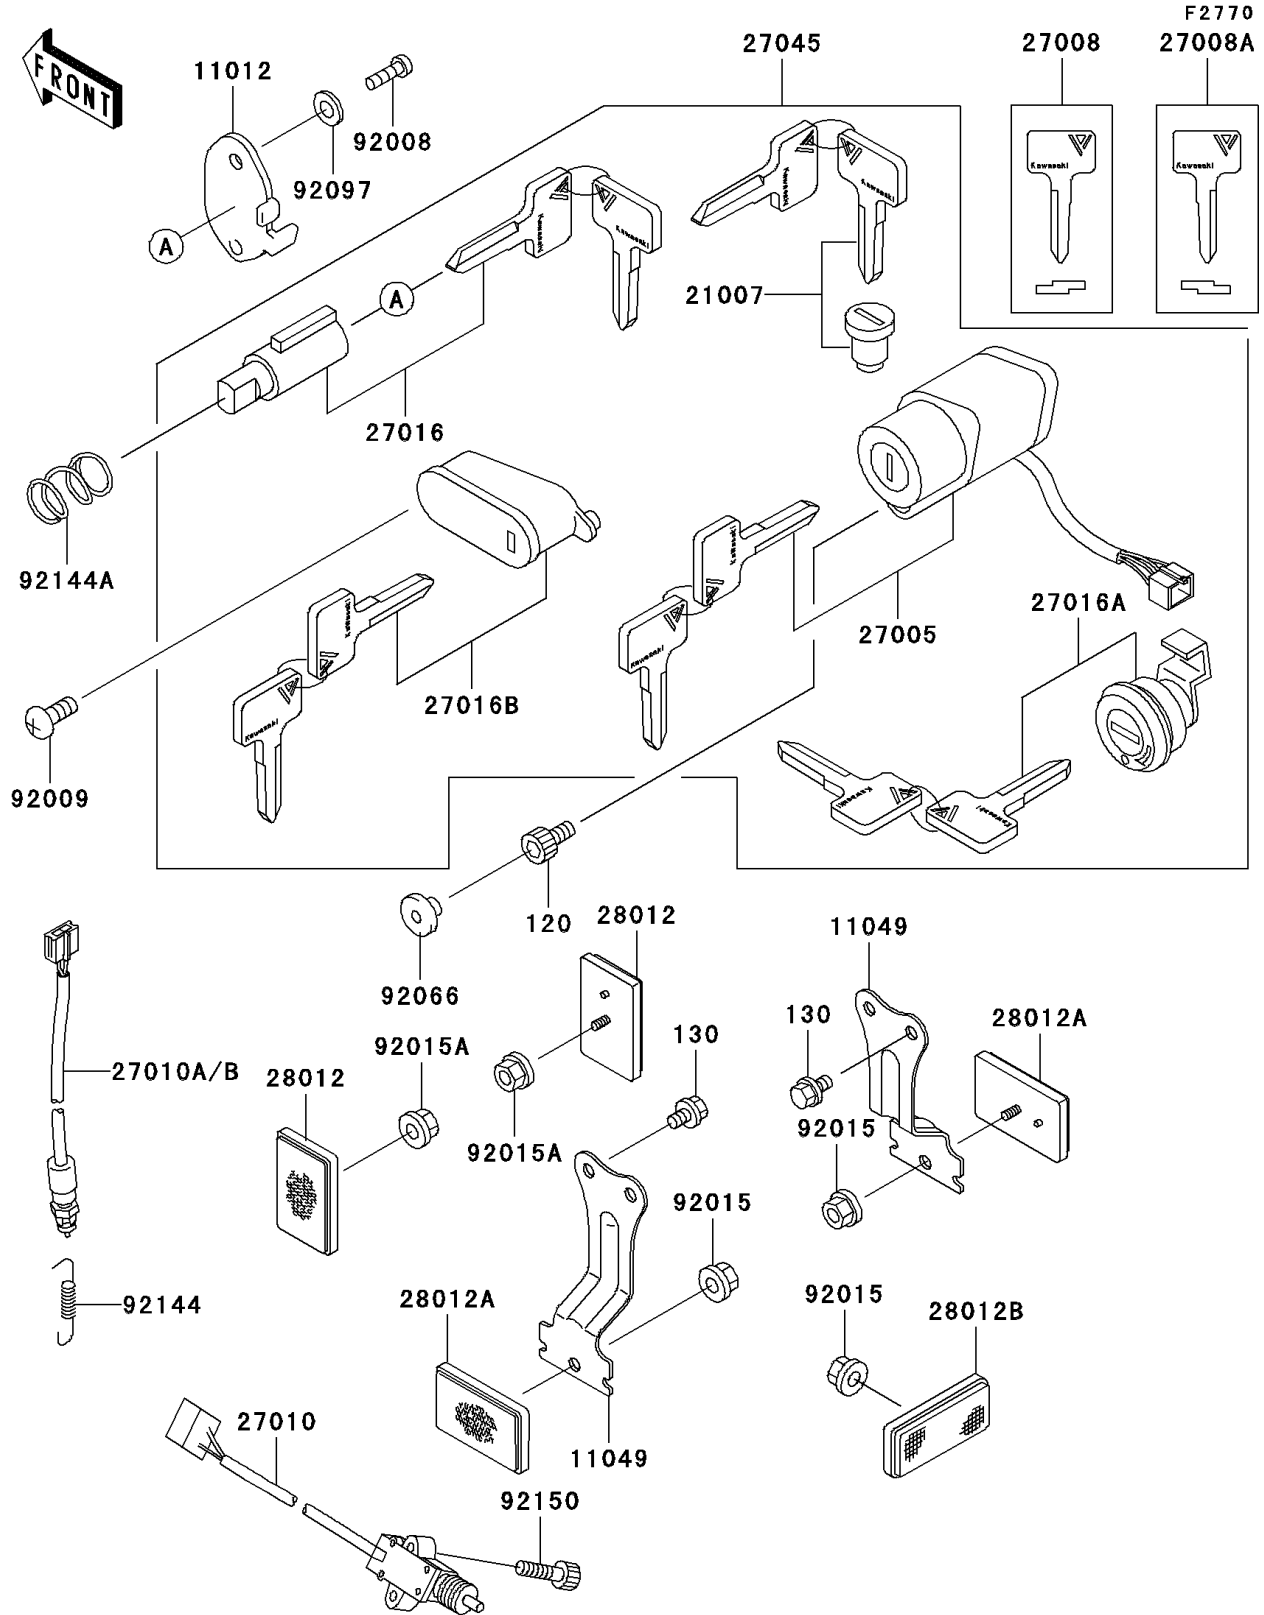

2001 Vulcan 800 PARTS DIAGRAM

Ignition Switch/Locks/Reflectors

2001 Vulcan 800 PARTS LIST

Ignition Switch/Locks/Reflectors

ITEM NAME	PART NUMBER	QUANTITY
BOLT-SOCKET (Ref # 120)	120P0512	1
BOLT-FLANGED (Ref # 130)	130J0508	4
CAP,STEERING LOCK (Ref # 11012)	11012-1586	1
BRACKET,REFLECTOR (Ref # 11049)	11049-1146	2
ROTOR,LOCK,TANK CAP (Ref # 21007)	21007-5024	1
SWITCH-ASSY-IGNITION (Ref # 27005)	27005-1204	1
KEY-LOCK,BLANK,#A (Ref # 27008)	27008-1138	1
KEY-LOCK,BLANK,#B (Ref # 27008A)	27008-1139	1
SWITCH,SIDE STAND (Ref # 27010)	27010-1352	1
SWITCH,REAR BRAKE (Ref # 27010A)	27010-1370	1
LOCK-ASSY,STEERING (Ref # 27016)	27016-5131	1
LOCK-ASSY,LID (Ref # 27016A)	27016-5225	2
LOCK-ASSY,HELMET (Ref # 27016B)	27016-5226	1
SWITCH-ASSY (Ref # 27045)	27045-5040	1
REFLECTOR-REFLEX,FR (Ref # 28012)	28012-1009	2
REFLECTOR-REFLEX,RR (Ref # 28012A)	28012-1051	2
REFLECTOR-REFLEX (Ref # 28012B)	28012-1077	1
SCREW,3.51MM (Ref # 92008)	92008-007	1
SCREW,5X12 (Ref # 92009)	92009-1296	1
NUT,FLANGED,5MM (Ref # 92015)	92015-1259	3
NUT,FLANGED,5MM (Ref # 92015A)	92015-1656	2
PLUG (Ref # 92066)	92066-1435	1
WASHER,WAVE (Ref # 92097)	92097-003	1
SPRING,REAR BRAKE SWITCH (Ref # 92144)	92144-1141	1
SPRING,STEERING LOCK (Ref # 92144A)	92144-1222	1
BOLT,SOCKET,5X22 (Ref # 92150)	92150-1491	2