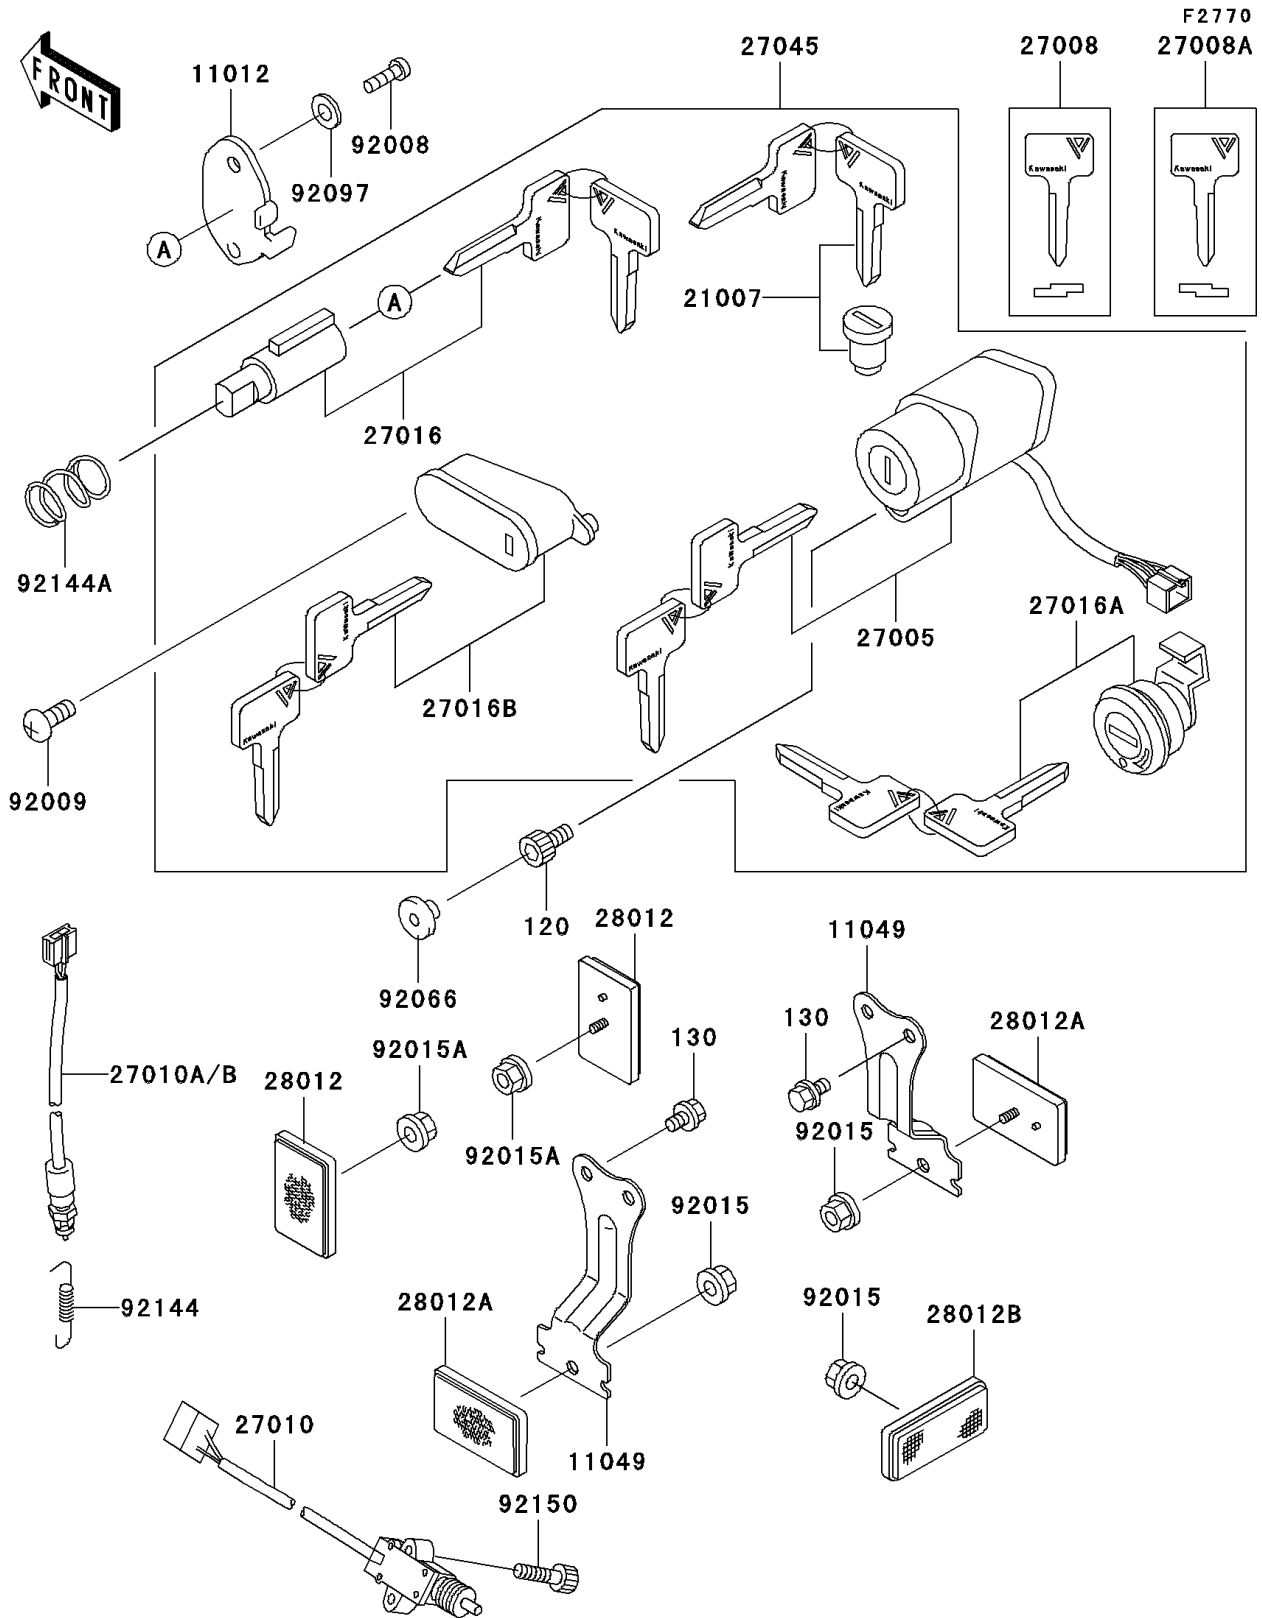

2001 Vulcan 800 PARTS DIAGRAM

Ignition Switch/Locks/Reflectors

2001 Vulcan 800 PARTS LIST

Ignition Switch/Locks/Reflectors

ITEM NAME	PART NUMBER	QUANTITY
BOLT-SOCKET (Ref # 120)	120P0512	1
BOLT-FLANGED (Ref # 130)	130J0508	4
CAP,STEERING LOCK (Ref # 11012)	11012-1586	1
BRACKET,REFLECTOR (Ref # 11049)	11049-1146	2
ROTOR,LOCK,TANK CAP (Ref # 21007)	21007-5024	1
SWITCH-ASSY-IGNITION (Ref # 27005)	27005-1204	1
KEY-LOCK,BLANK,#A (Ref # 27008)	27008-1138	1
KEY-LOCK,BLANK,#B (Ref # 27008A)	27008-1139	1
SWITCH,SIDE STAND (Ref # 27010)	27010-1352	1
SWITCH,REAR BRAKE (Ref # 27010A)	27010-1370	1
LOCK-ASSY,STEERING (Ref # 27016)	27016-5131	1
LOCK-ASSY,LID (Ref # 27016A)	27016-5225	2
LOCK-ASSY,HELMET (Ref # 27016B)	27016-5226	1
SWITCH-ASSY (Ref # 27045)	27045-5040	1
REFLECTOR-REFLEX,FR (Ref # 28012)	28012-1009	2
REFLECTOR-REFLEX,RR (Ref # 28012A)	28012-1051	2
REFLECTOR-REFLEX (Ref # 28012B)	28012-1077	1
SCREW,3.51MM (Ref # 92008)	92008-007	1
SCREW,5X12 (Ref # 92009)	92009-1296	1
NUT,FLANGED,5MM (Ref # 92015)	92015-1259	3
NUT,FLANGED,5MM (Ref # 92015A)	92015-1656	2
PLUG (Ref # 92066)	92066-1435	1
WASHER,WAVE (Ref # 92097)	92097-003	1
SPRING,REAR BRAKE SWITCH (Ref # 92144)	92144-1141	1
SPRING,STEERING LOCK (Ref # 92144A)	92144-1222	1
BOLT,SOCKET,5X22 (Ref # 92150)	92150-1491	2