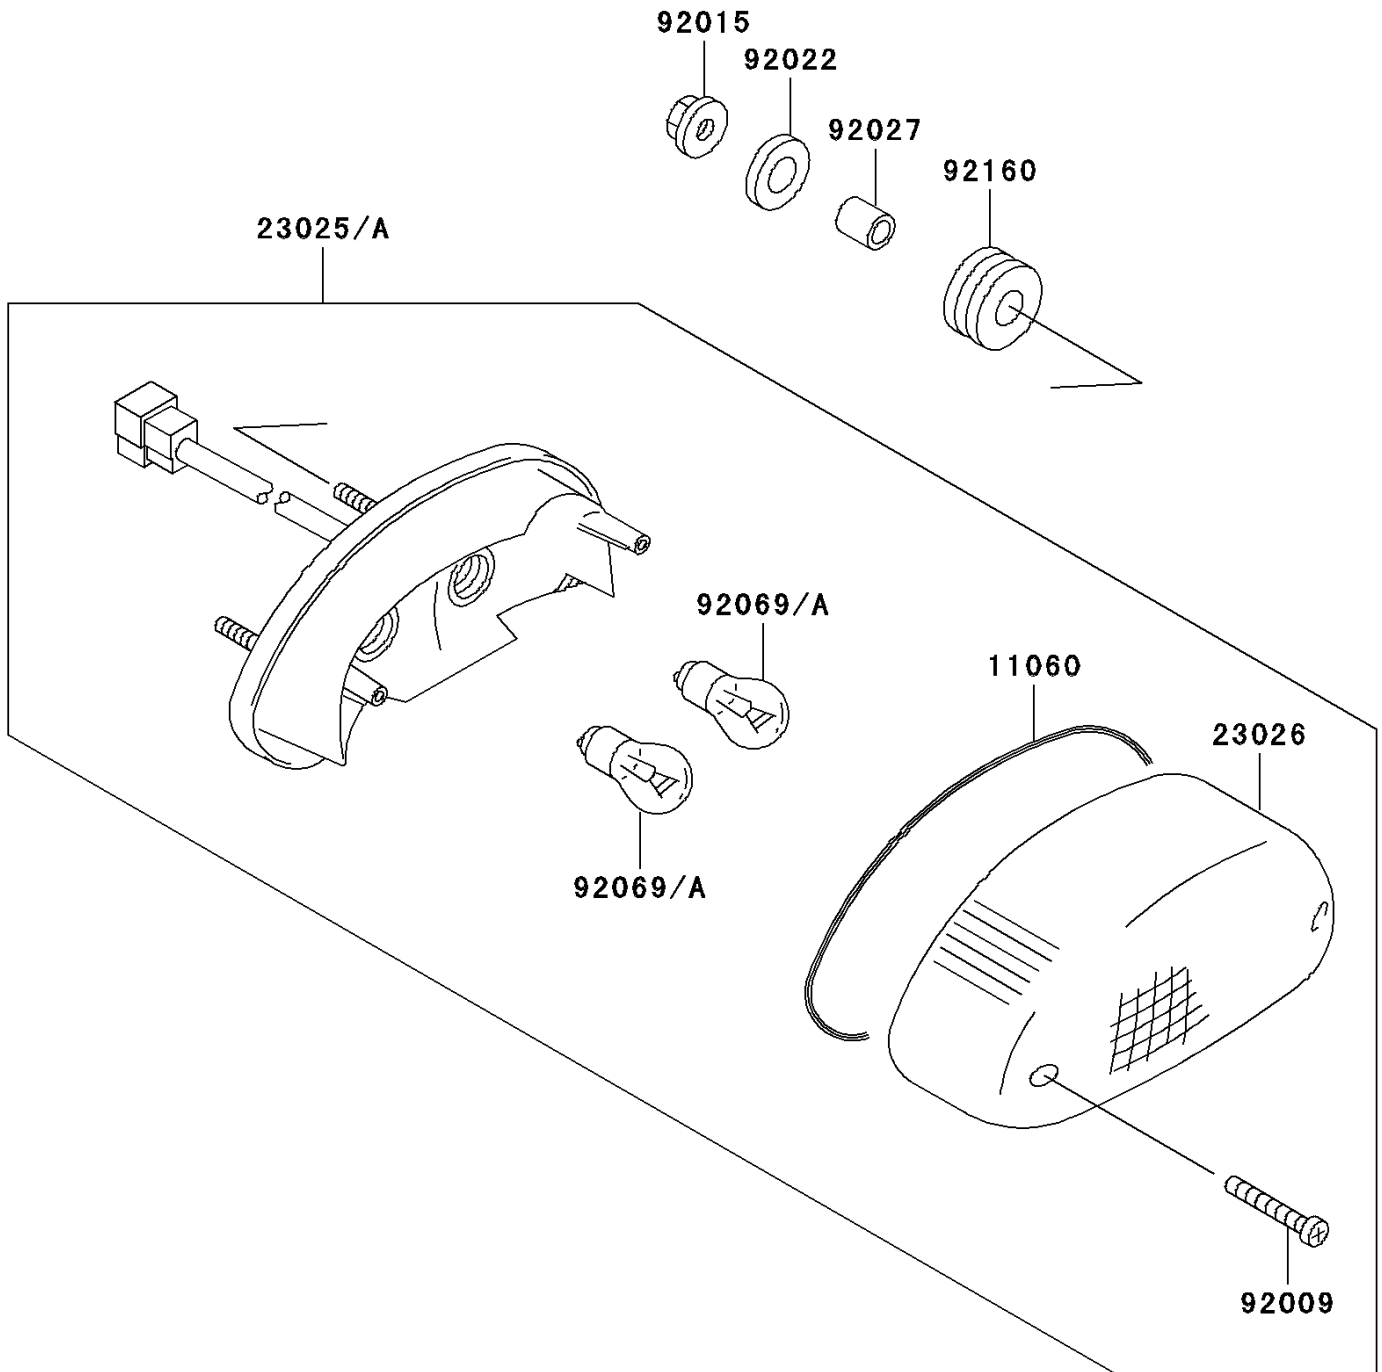

# 2003 Vulcan 800 PARTS DIAGRAM

Taillight(s)

F2720

## 2003 Vulcan 800 PARTS LIST

Taillight(s)

ITEM NAME	PART NUMBER	QUANTITY
GASKET, TAIL LAMP LENS (Ref # 11060)	11060-1267	1
LAMP-TAIL (Ref # 23025A)	23025-1307	1
LENS, TAIL LAMP (Ref # 23026)	23026-1134	1
SCREW, TAPPING, 4X20 (Ref # 92009)	92009-1378	2
NUT, FLANGED, 6MM (Ref # 92015)	92015-1367	3
WASHER, 6.5X20X1.6 (Ref # 92022)	92022-1557	3
COLLAR, 6.8X10X12 (Ref # 92027)	92027-162	3
BULB, 12V 21/5W (Ref # 92069A)	92069-063	2
DAMPER (Ref # 92160)	92160-1162	3