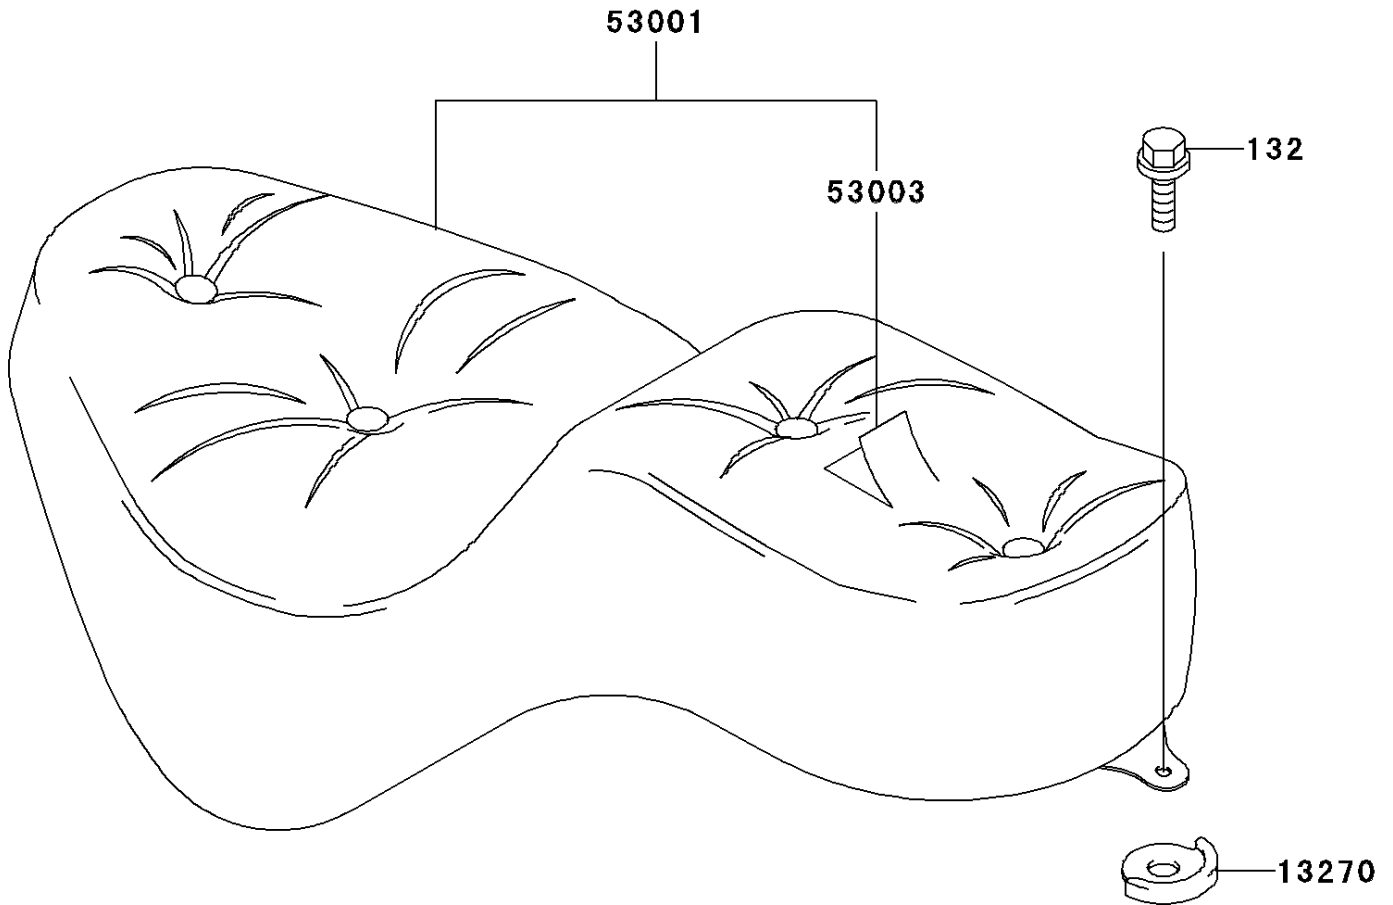

2003 Vulcan 800 PARTS DIAGRAM

Seat

F2510

2003 Vulcan 800 PARTS LIST

Seat

ITEM NAME	PART NUMBER	QUANTITY
BOLT-FLANGED-SMALL,6X14 (Ref # 132)	132E0614	1
PLATE,RR SEAT,FR (Ref # 13270)	13270-1484	1
SEAT-ASSY,DUAL,W/BAND,BLACK (Ref # 53001)	53001-1778-MA	1
LEATHER,SEAT,BLACK (Ref # 53003)	53003-1333-MA	1