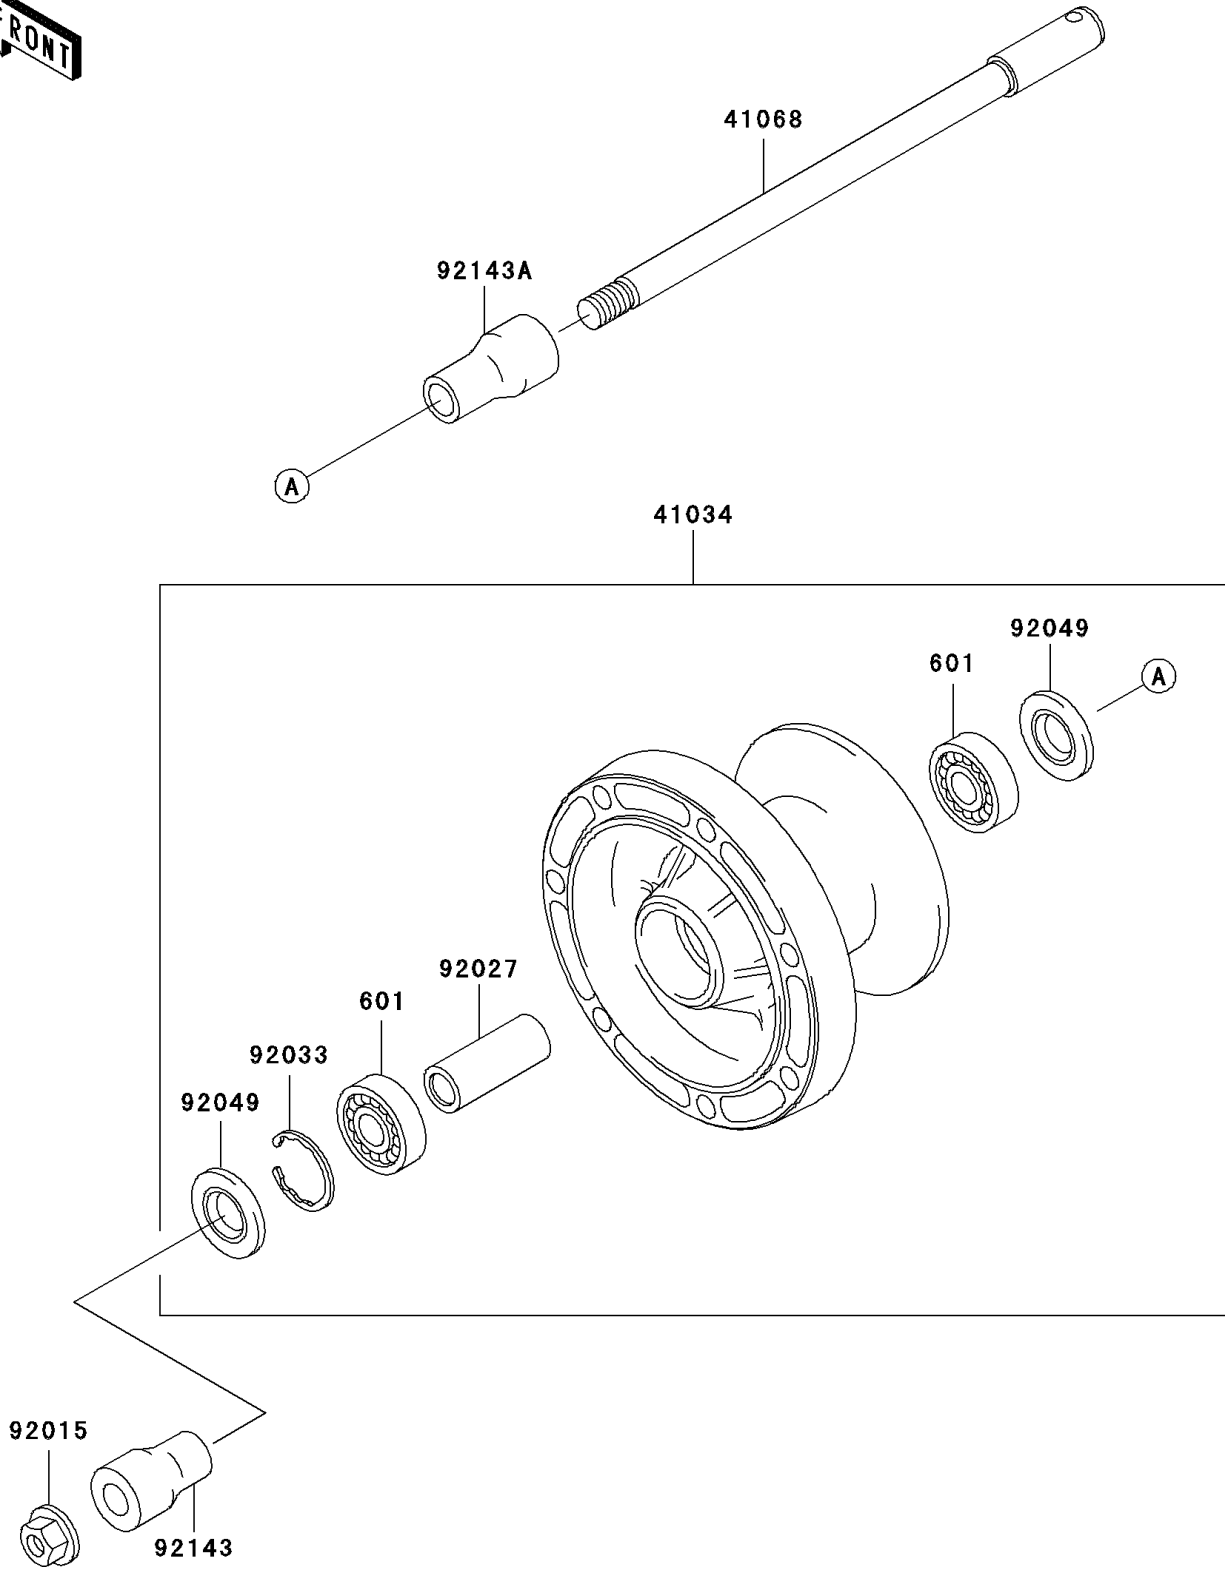

2003 Vulcan 800 PARTS DIAGRAM

Front Wheel

F2230

2003 Vulcan 800 PARTS LIST

Front Wheel

ITEM NAME	PART NUMBER	QUANTITY
BEARING-BALL,#6302UG (Ref # 601)	601B6302UG	2
DRUM-ASSY,FRONT BRAKE (Ref # 41034)	41034-1247	1
AXLE,FR (Ref # 41068)	41068-1243	1
NUT,14MM (Ref # 92015)	92015-1407	1
COLLAR,L=70 (Ref # 92027)	92027-1866	1
RING-SNAP,42MM (Ref # 92033)	92033-1041	1
SEAL-OIL,BJN22425 (Ref # 92049)	92049-1058	2
COLLAR,FR AXLE,LH,L=47.5 (Ref # 92143)	92143-1737	1
COLLAR,FR AXLE,RH,L=56.5 (Ref # 92143A)	92143-1738	1