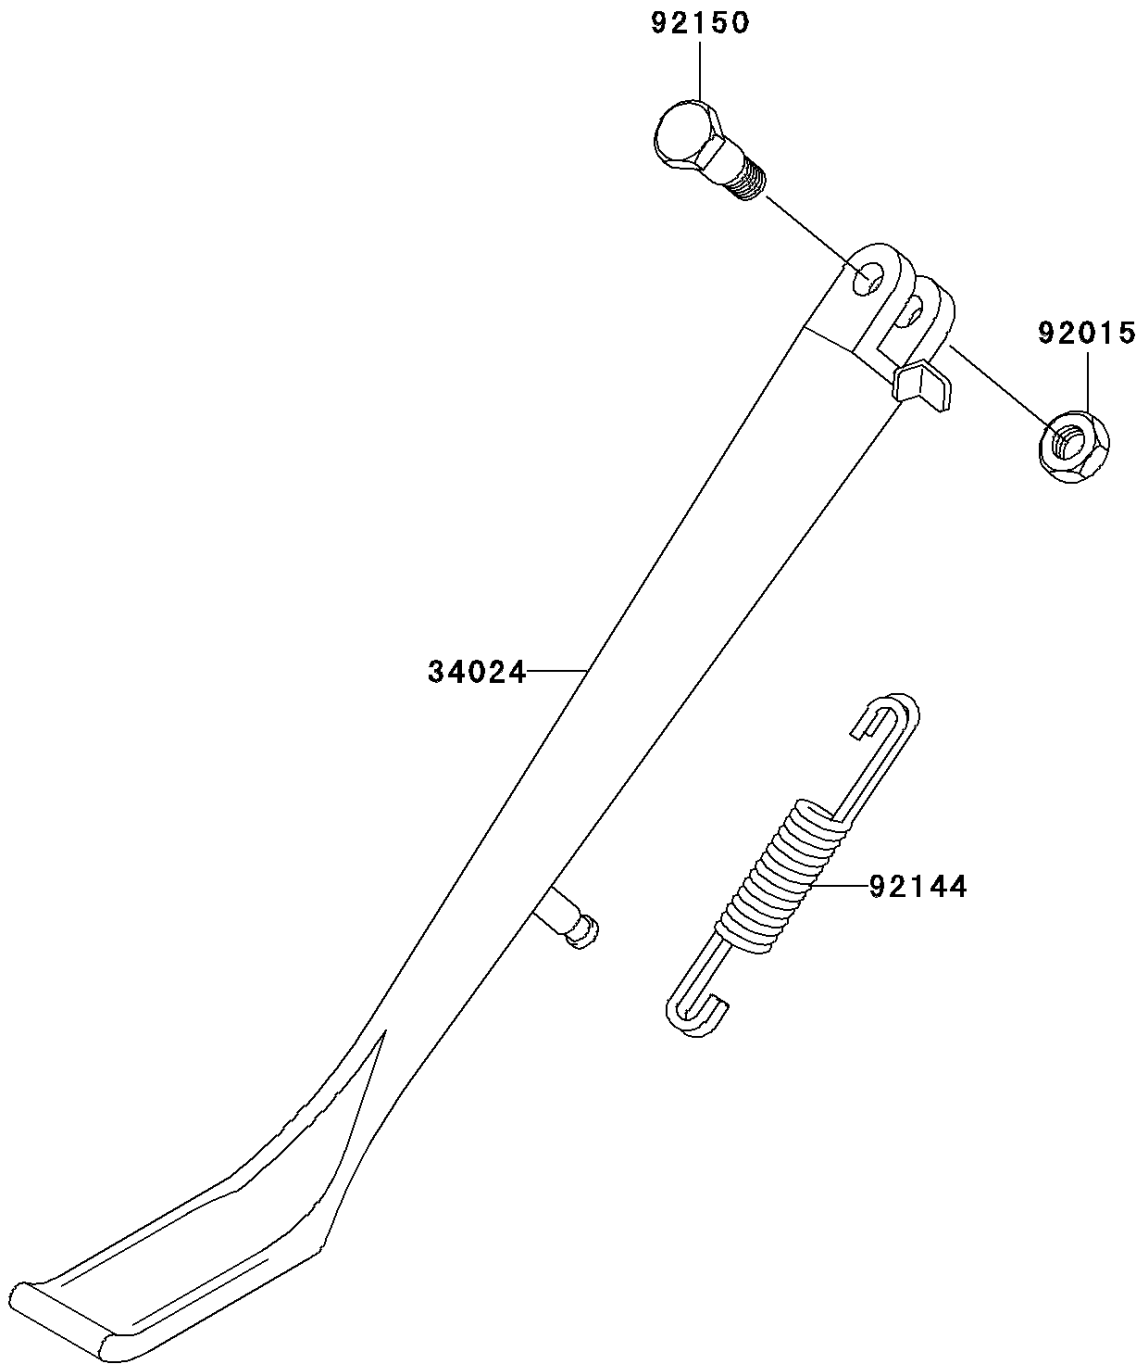

2001 Vulcan 800 PARTS DIAGRAM

Stand(s)

F2190

2001 Vulcan 800 PARTS LIST

Stand(s)

ITEM NAME	PART NUMBER	QUANTITY
STAND-SIDE (Ref # 34024)	34024-1327	1
NUT,LOCK,10MM,BLACK (Ref # 92015)	92015-1188	1
SPRING,CENTER STAND (Ref # 92144)	92144-1098	1
BOLT,SIDE STAND (Ref # 92150)	92150-1941	1