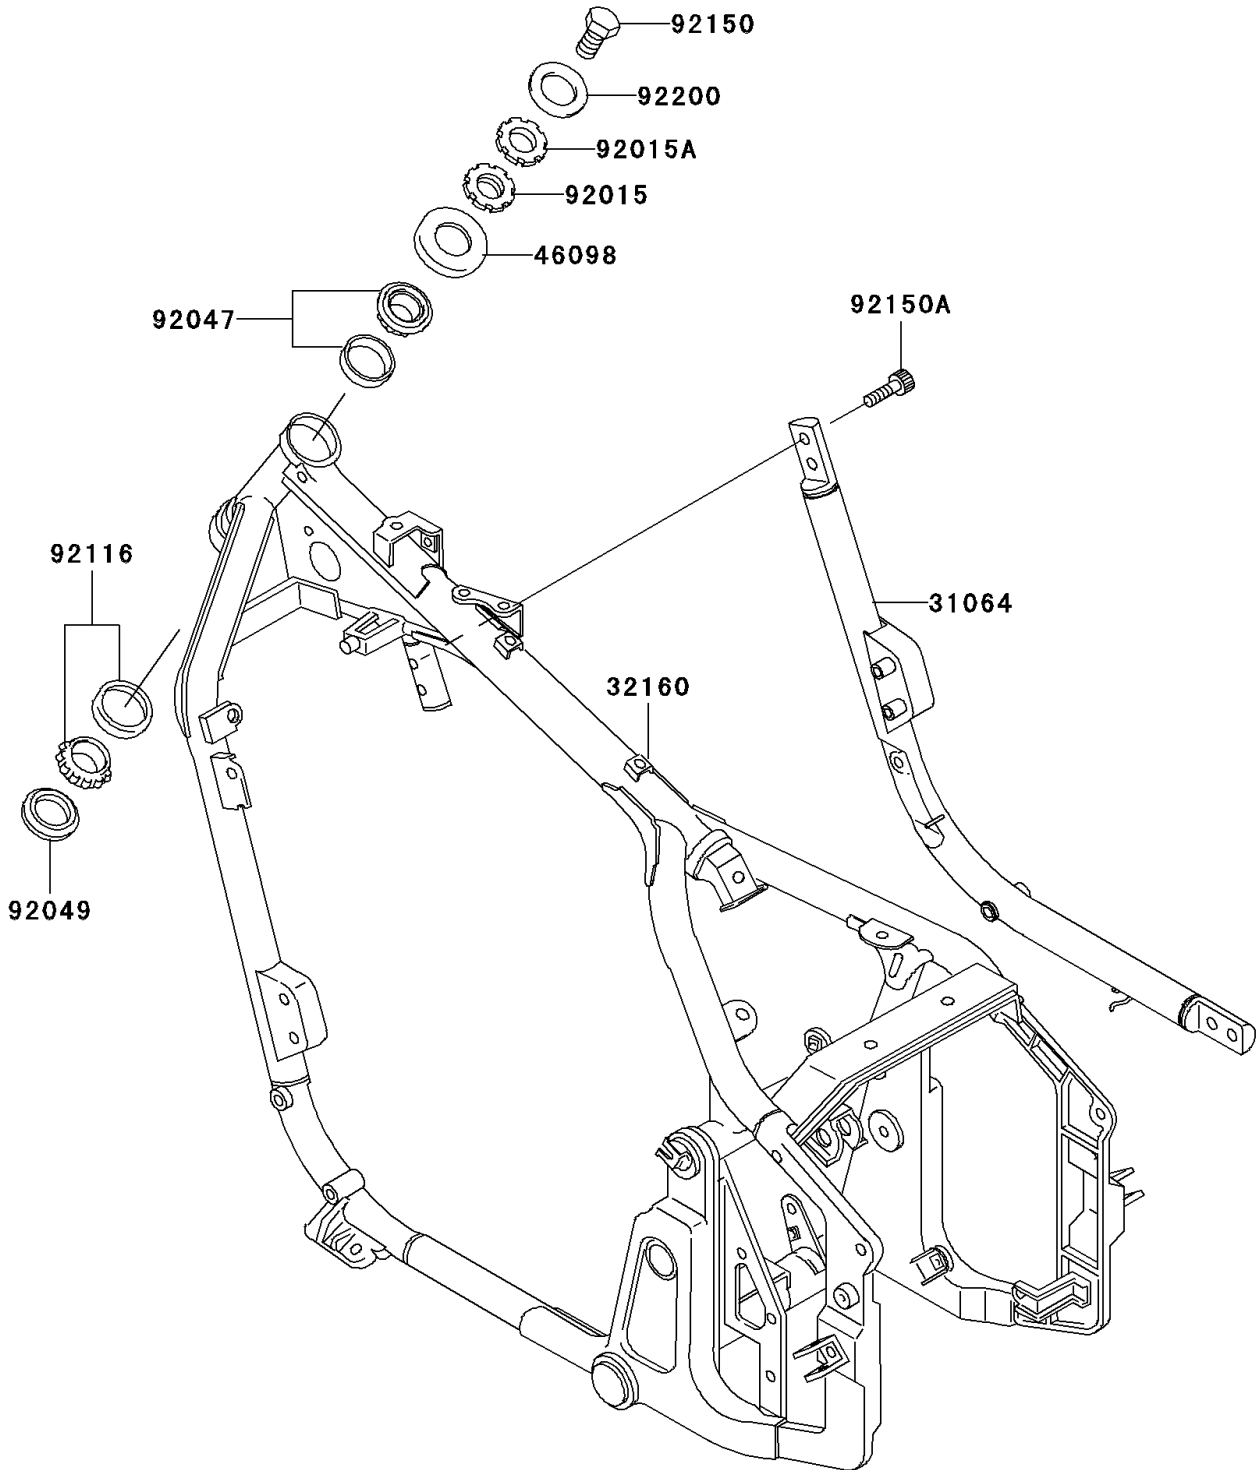

# 2003 Vulcan 800 PARTS DIAGRAM

Frame

F2120

## 2003 Vulcan 800 PARTS LIST

### Frame

ITEM NAME	PART NUMBER	QUANTITY
PIPE-COMP,DOWNTUBE,RH (Ref # 31064)	31064-1176	1
FRAME-COMP,FR (Ref # 32160)	32160-1502	1
CAP,STEERING STEM (Ref # 46098)	46098-017	1
NUT,25MM,T=10 (Ref # 92015)	92015-1377	1
NUT,25MM,T=6 (Ref # 92015A)	92015-1378	1
RACE,ROLLER,32005JR RS (Ref # 92047)	92047-017	1
SEAL-OIL,XMHE36X52X4J (Ref # 92049)	92049-1162	1
BEARING-ROLLER,HR320/28XJ (Ref # 92116)	92116-1009	1
BOLT,14X25 (Ref # 92150)	92150-1672	1
BOLT,SOCKET,10X23 (Ref # 92150A)	92150-1942	4
WASHER (Ref # 92200)	92200-1140	1