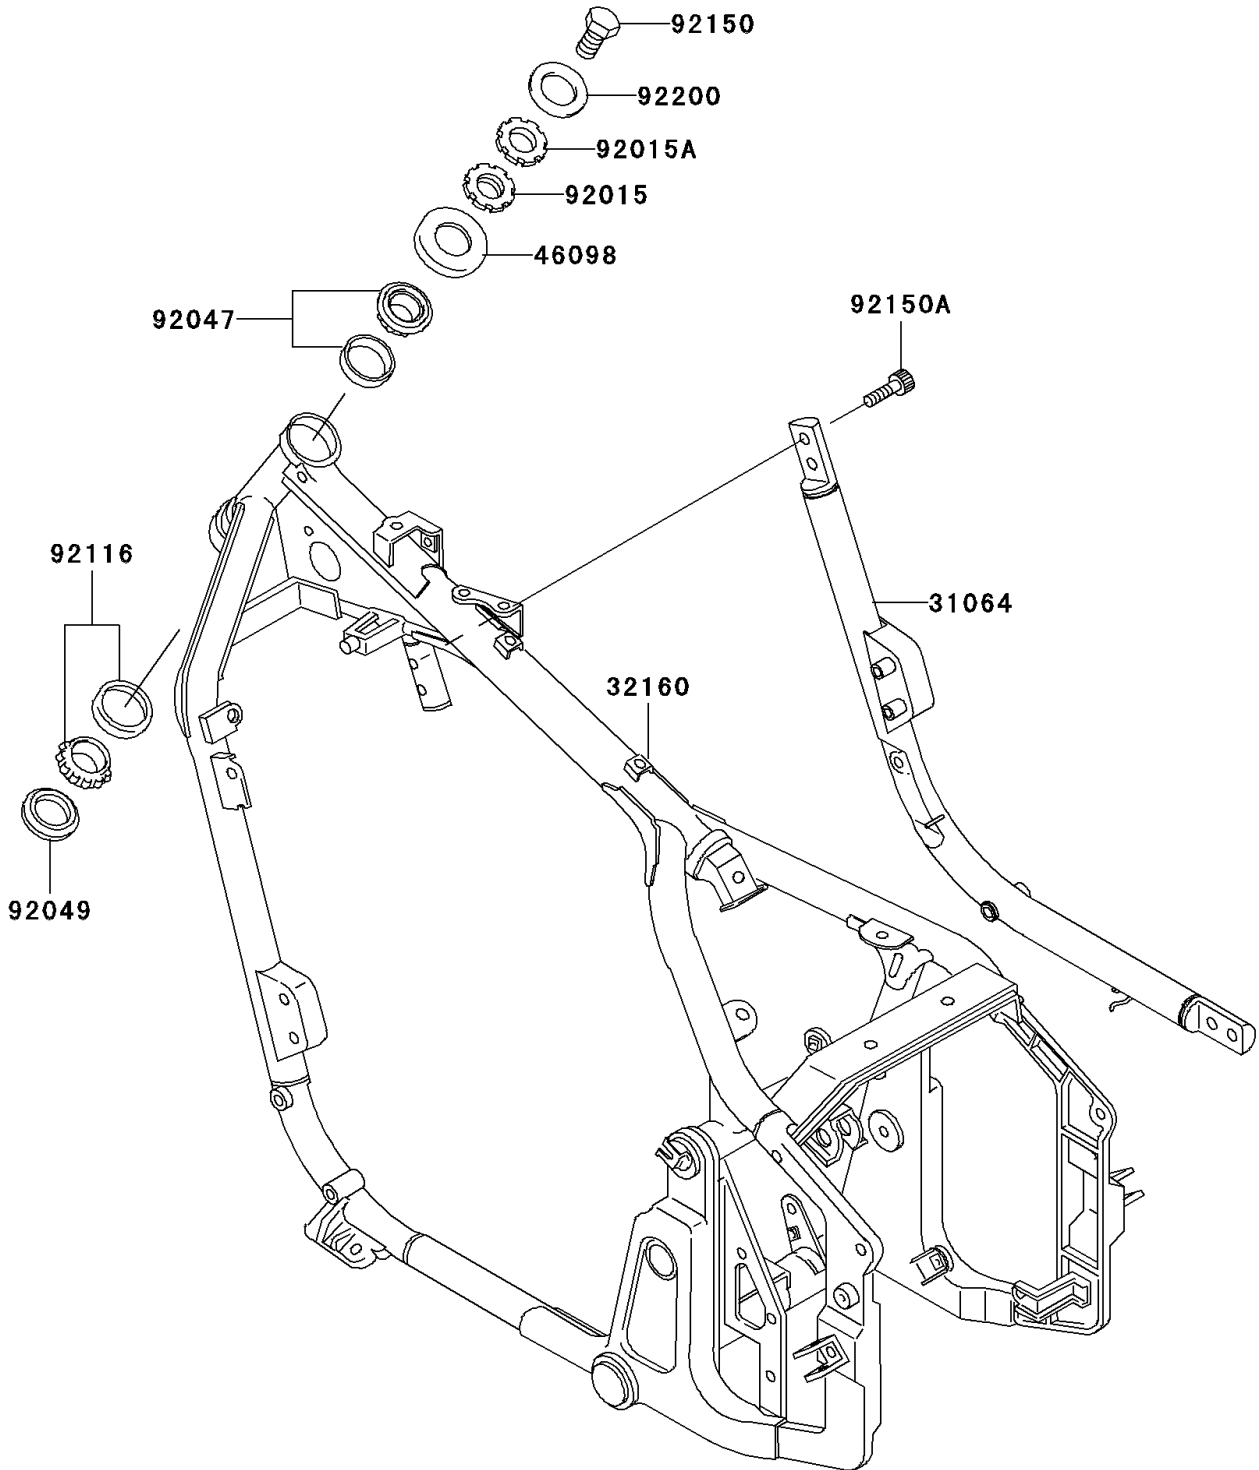

# 2001 Vulcan 800 PARTS DIAGRAM

Frame

F2120

## 2001 Vulcan 800 PARTS LIST

### Frame

ITEM NAME	PART NUMBER	QUANTITY
PIPE-COMP,DOWNTUBE,RH (Ref # 31064)	31064-1176	1
FRAME-COMP,FR (Ref # 32160)	32160-1502	1
CAP,STEERING STEM (Ref # 46098)	46098-017	1
NUT,25MM,T=10 (Ref # 92015)	92015-1377	1
NUT,25MM,T=6 (Ref # 92015A)	92015-1378	1
RACE,ROLLER,32005JR RS (Ref # 92047)	92047-017	1
SEAL-OIL,XMHE36X52X4J (Ref # 92049)	92049-1162	1
BEARING-ROLLER,HR320/28XJ (Ref # 92116)	92116-1009	1
BOLT,14X25 (Ref # 92150)	92150-1672	1
BOLT,SOCKET,10X23 (Ref # 92150A)	92150-1942	4
WASHER (Ref # 92200)	92200-1140	1