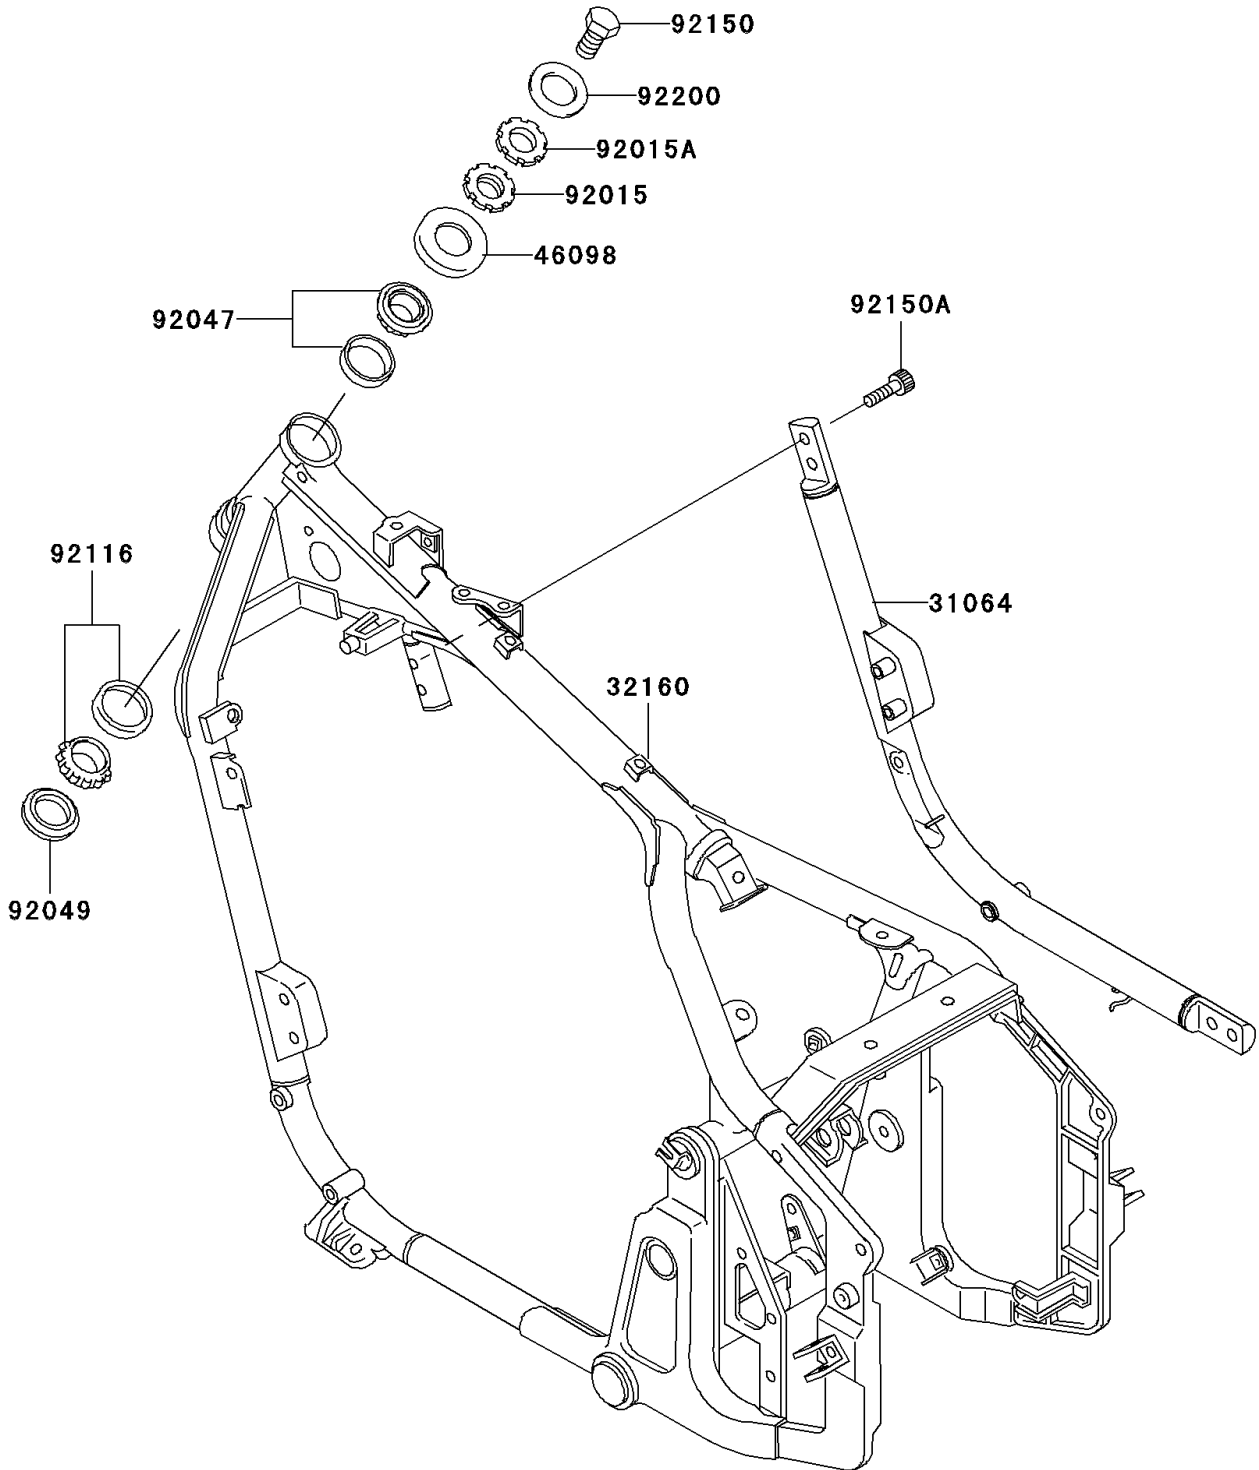

2001 Vulcan 800 PARTS DIAGRAM

Frame

F2120

2001 Vulcan 800 PARTS LIST

Frame

ITEM NAME	PART NUMBER	QUANTITY
PIPE-COMP,DOWNTUBE,RH (Ref # 31064)	31064-1176	1
FRAME-COMP,FR (Ref # 32160)	32160-1502	1
CAP,STEERING STEM (Ref # 46098)	46098-017	1
NUT,25MM,T=10 (Ref # 92015)	92015-1377	1
NUT,25MM,T=6 (Ref # 92015A)	92015-1378	1
RACE,ROLLER,32005JR RS (Ref # 92047)	92047-017	1
SEAL-OIL,XMHE36X52X4J (Ref # 92049)	92049-1162	1
BEARING-ROLLER,HR320/28XJ (Ref # 92116)	92116-1009	1
BOLT,14X25 (Ref # 92150)	92150-1672	1
BOLT,SOCKET,10X23 (Ref # 92150A)	92150-1942	4
WASHER (Ref # 92200)	92200-1140	1