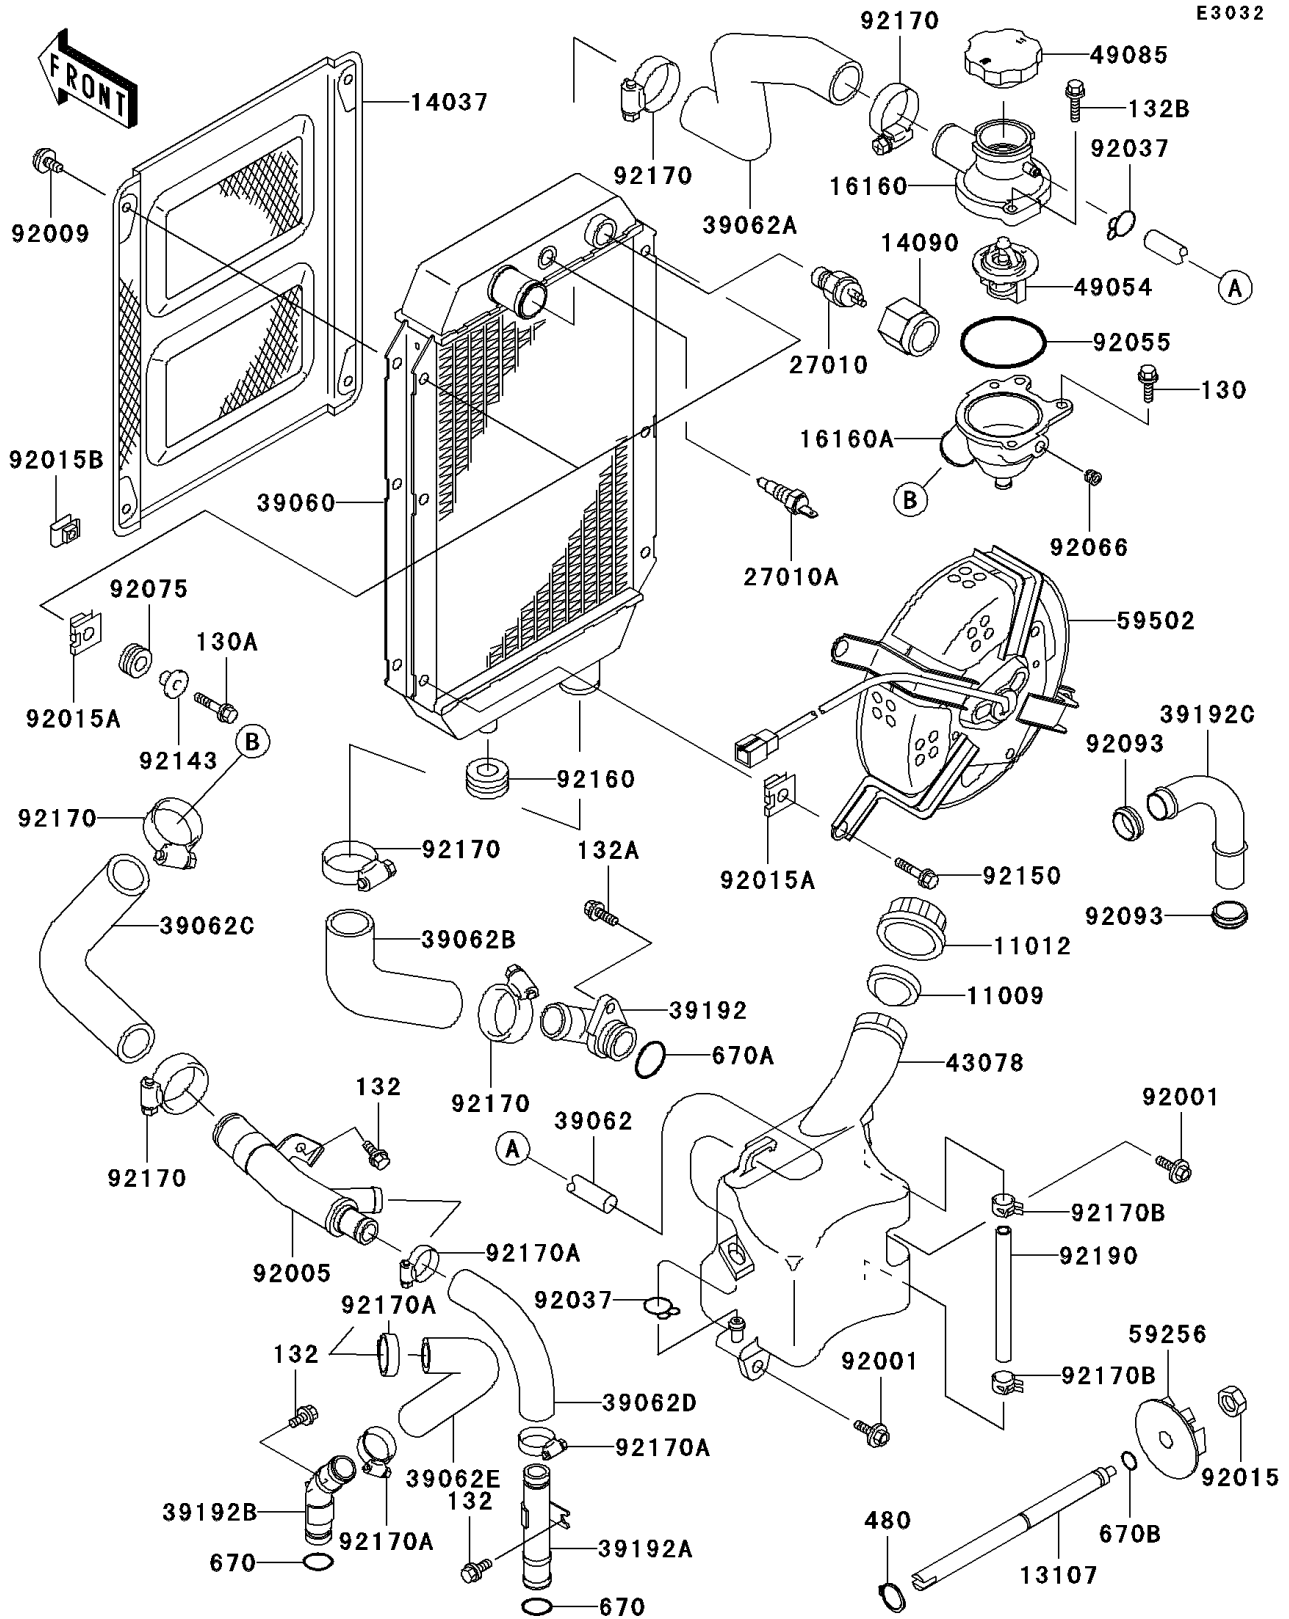

2001 Vulcan 800 PARTS DIAGRAM

Radiator

E3032

2001 Vulcan 800 PARTS LIST

Radiator

ITEM NAME	PART NUMBER	QUANTITY
GASKET,RESERVOIR TANK CAP (Ref # 11009)	11009-1145	1
CAP (Ref # 11012)	11012-1084	1
SHAFT,IMPELLER (Ref # 13107)	13107-1155	1
SCREEN,RADIATOR (Ref # 14037)	14037-1200	1
COVER,THERMOSTAT (Ref # 14090)	14090-1522	1
BODY,UPP (Ref # 16160)	16160-1152	1
BODY (Ref # 16160A)	16160-1242	1
SWITCH,FAN (Ref # 27010)	27010-1202	1
SWITCH,WARNING (Ref # 27010A)	27010-1305	1
RADIATOR (Ref # 39060)	39060-1164	1
HOSE-COOLING (Ref # 39062)	39062-1124	1
HOSE-COOLING,THERMO-RADIATOR (Ref # 39062A)	39062-1646	1
HOSE-COOLING,RADIATOR-COVER (Ref # 39062B)	39062-1647	1
HOSE-COOLING,THERMO-FITTING (Ref # 39062C)	39062-1648	1
HOSE-COOLING,HEAD,RR-FITTING (Ref # 39062D)	39062-1649	1
HOSE-COOLING,HEAD,FR-FITTING (Ref # 39062E)	39062-1650	1
PIPE-WATER,INLET (Ref # 39192)	39192-1078	1
PIPE-WATER,HEAD,RR (Ref # 39192A)	39192-1079	1
PIPE-WATER,HEAD,FR (Ref # 39192B)	39192-1080	1
PIPE-WATER,OUTLET (Ref # 39192C)	39192-1106	1
RESERVOIR (Ref # 43078)	43078-1149	1
THERMOSTAT (Ref # 49054)	49054-1067	1
CAP-ASSY-PRESSURE (Ref # 49085)	49085-1067	1
IMPELLER (Ref # 59256)	59256-1058	1
FAN-ASSY (Ref # 59502)	59502-1132	1
BOLT,6X16 (Ref # 92001)	92001-1950	2
FITTING (Ref # 92005)	92005-1281	1
SCREW,TAPPING,6MM (Ref # 92009)	92009-1261	4
NUT,LOCK,6MM,BLACK (Ref # 92015)	92015-1191	1