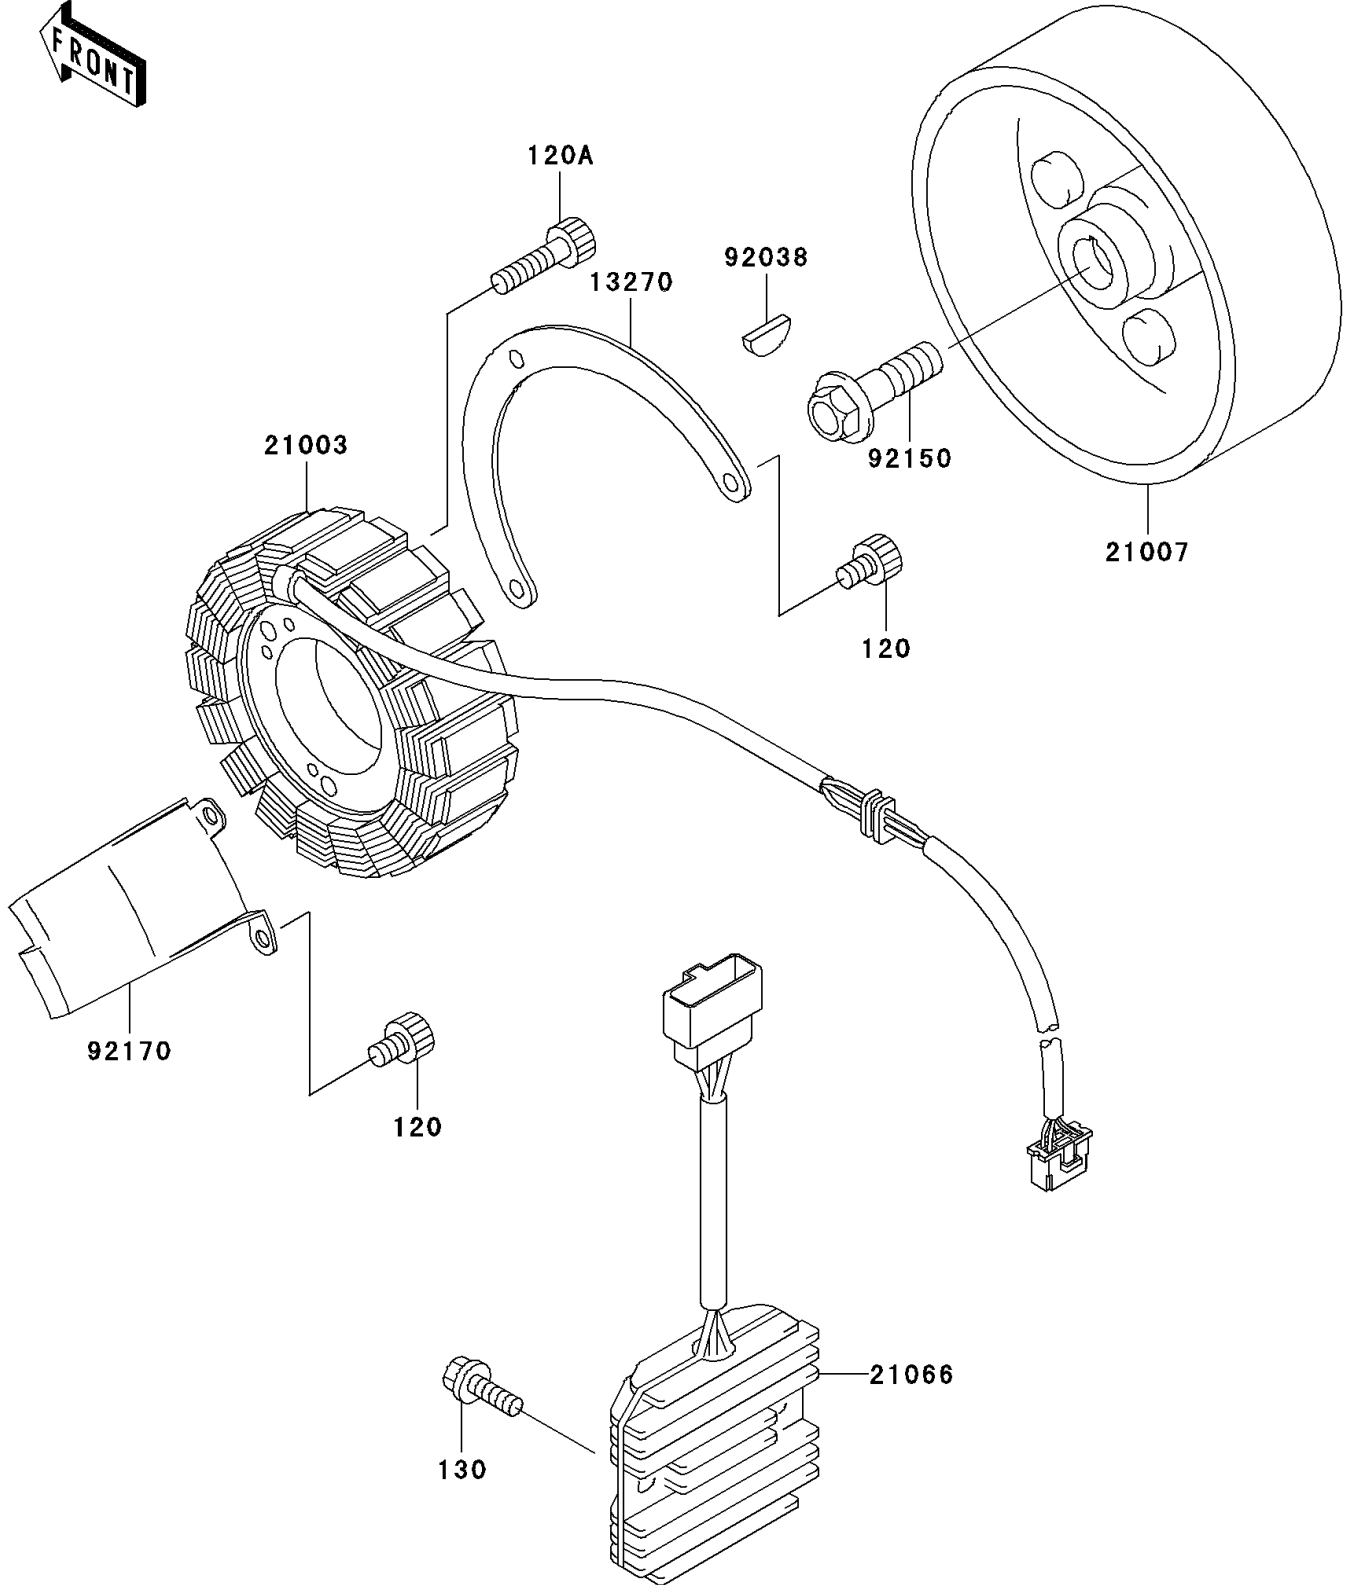

2003 Vulcan 800 PARTS DIAGRAM

Generator

E1810

2003 Vulcan 800 PARTS LIST

Generator

ITEM NAME	PART NUMBER	QUANTITY
BOLT-SOCKET (Ref # 120)	120P0510	5
BOLT-SOCKET,6X35 (Ref # 120A)	120P0635	3
BOLT-FLANGED (Ref # 130)	130J0620	2
PLATE (Ref # 13270)	13270-1398	1
STATOR (Ref # 21003)	21003-1383	1
ROTOR,GENERATOR (Ref # 21007)	21007-1279	1
REGULATOR-VOLTAGE (Ref # 21066)	21066-1099	1
KEY,WOODRUFF (Ref # 92038)	92038-001	1
BOLT,12X40 (Ref # 92150)	92150-1717	1
CLAMP (Ref # 92170)	92170-1559	1