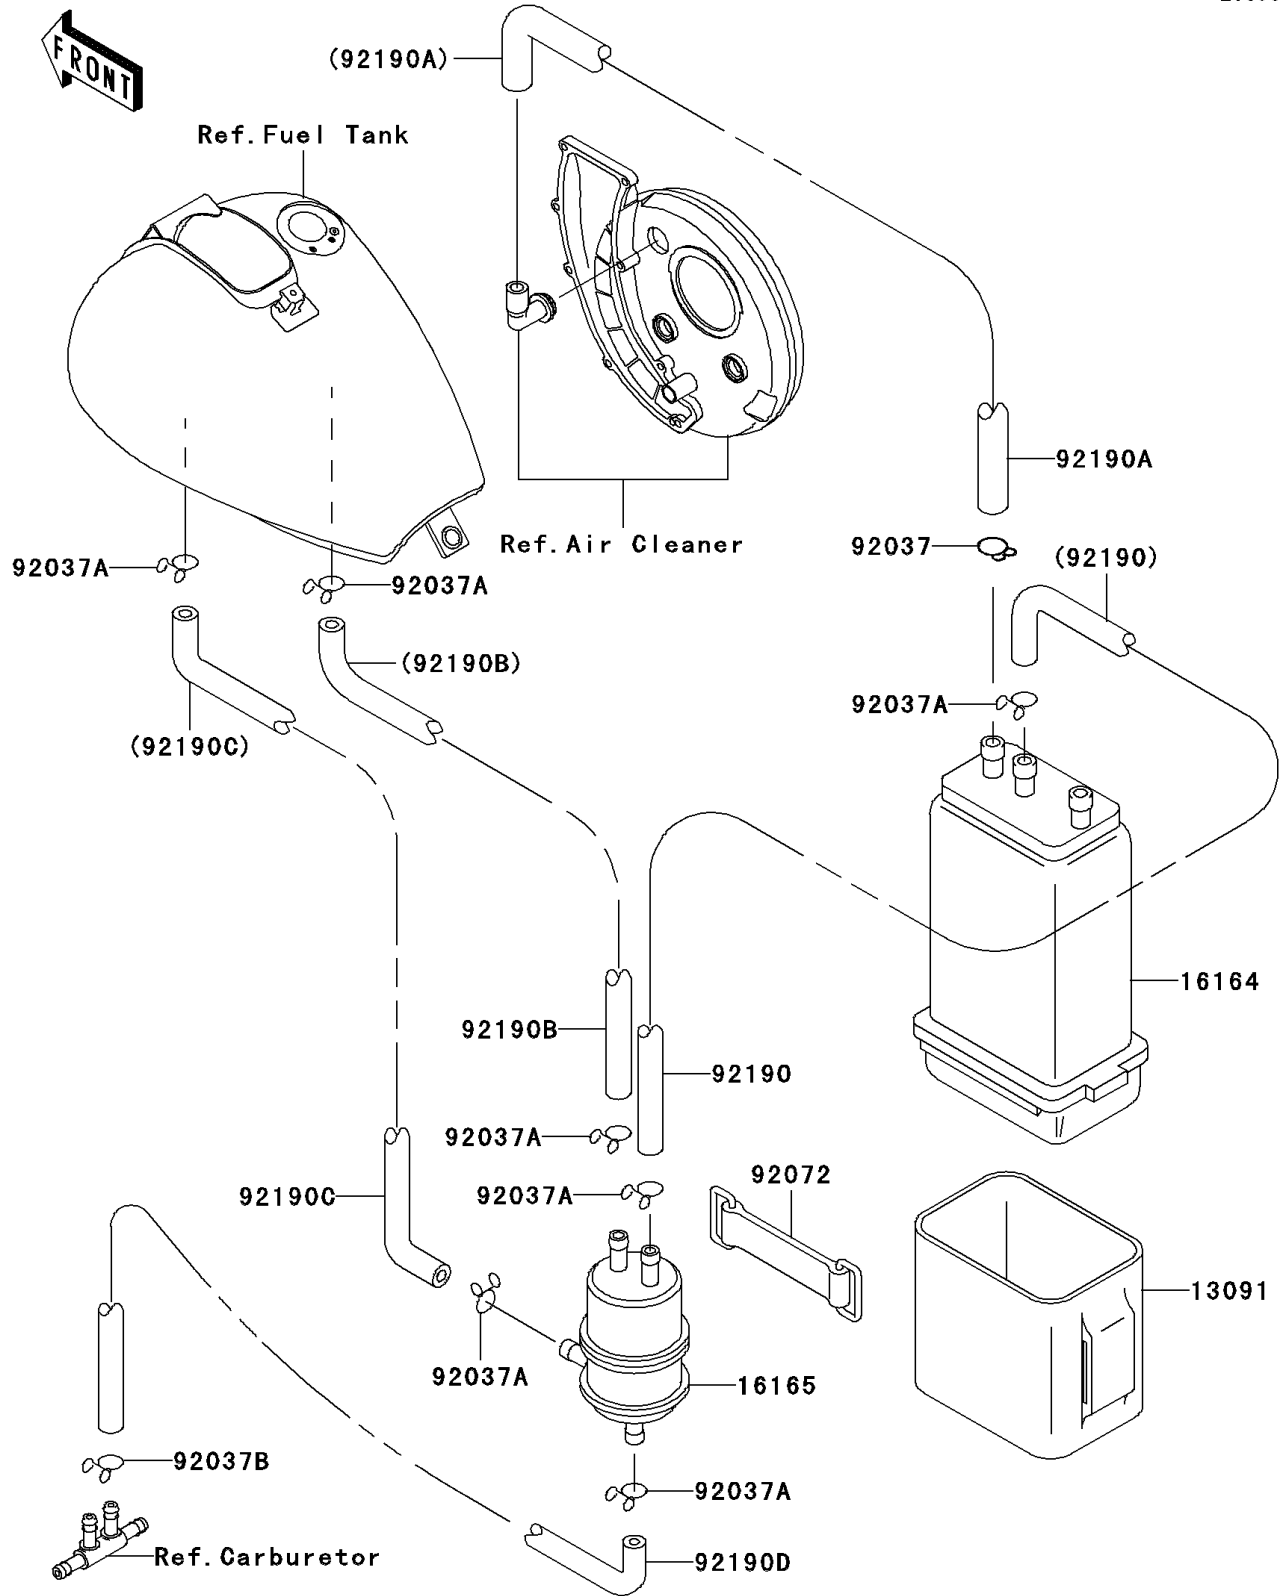

# 2003 Vulcan 800 PARTS DIAGRAM

## Fuel Evaporative System

E1650

## 2003 Vulcan 800 PARTS LIST

### Fuel Evaporative System

ITEM NAME	PART NUMBER	QUANTITY
HOLDER,CANISTER (Ref # 13091)	13091-1308	1
CANISTER (Ref # 16164)	16164-1052	1
SEPARATOR (Ref # 16165)	16165-1001	1
CLAMP,HOSE (Ref # 92037)	92037-1104	1
CLAMP,TUBE (Ref # 92037A)	92037-147	7
CLAMP (Ref # 92037B)	92037-1610	1
BAND,L=50 (Ref # 92072)	92072-1419	1
TUBE,CANISTER-SEPA (Ref # 92190)	92190-1618	1
TUBE,7X12X540,GREEN (Ref # 92190A)	92190-1619	1
TUBE,SEPA-TANK (Ref # 92190B)	92190-1620	1
TUBE,SEPA-TANK (Ref # 92190C)	92190-1621	1
TUBE,SEPA-FITTING (Ref # 92190D)	92190-1622	1