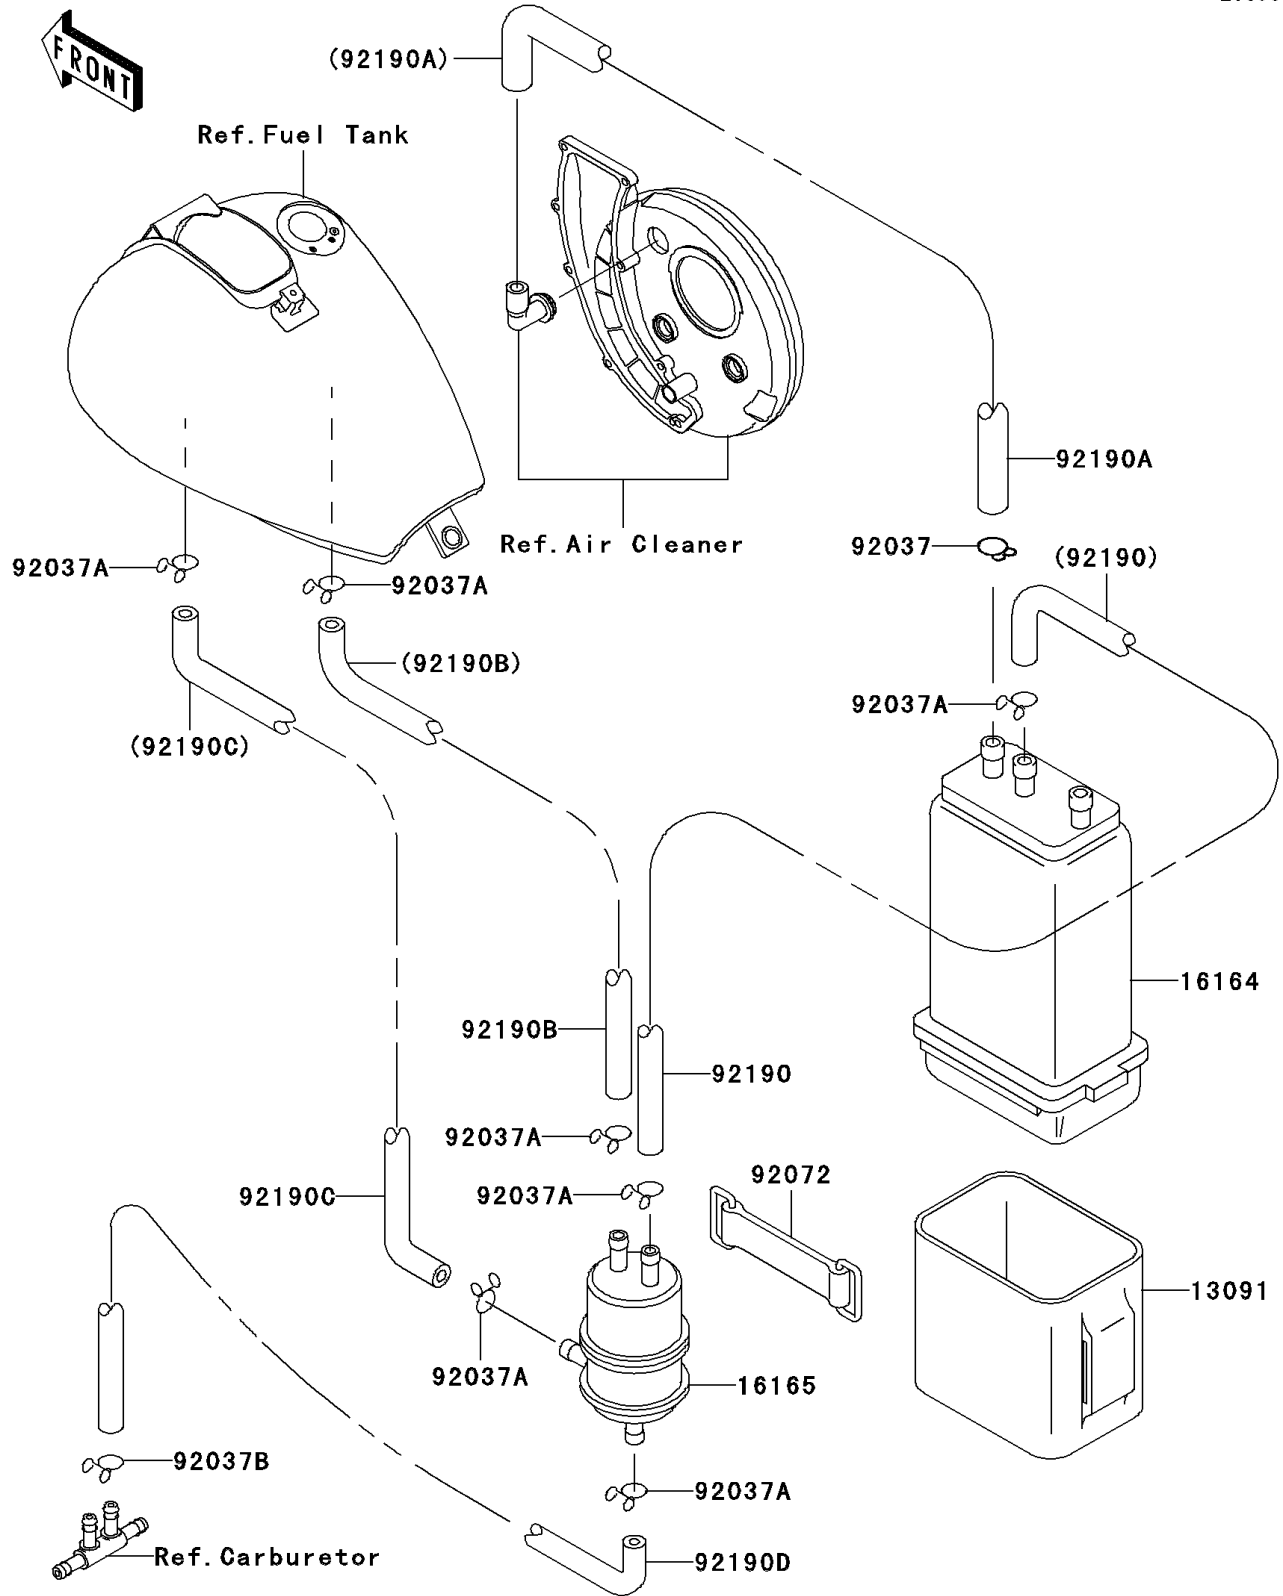

2003 Vulcan 800 PARTS DIAGRAM

Fuel Evaporative System

E1650

2003 Vulcan 800 PARTS LIST

Fuel Evaporative System

ITEM NAME	PART NUMBER	QUANTITY
HOLDER,CANISTER (Ref # 13091)	13091-1308	1
CANISTER (Ref # 16164)	16164-1052	1
SEPARATOR (Ref # 16165)	16165-1001	1
CLAMP,HOSE (Ref # 92037)	92037-1104	1
CLAMP,TUBE (Ref # 92037A)	92037-147	7
CLAMP (Ref # 92037B)	92037-1610	1
BAND,L=50 (Ref # 92072)	92072-1419	1
TUBE,CANISTER-SEPA (Ref # 92190)	92190-1618	1
TUBE,7X12X540,GREEN (Ref # 92190A)	92190-1619	1
TUBE,SEPA-TANK (Ref # 92190B)	92190-1620	1
TUBE,SEPA-TANK (Ref # 92190C)	92190-1621	1
TUBE,SEPA-FITTING (Ref # 92190D)	92190-1622	1