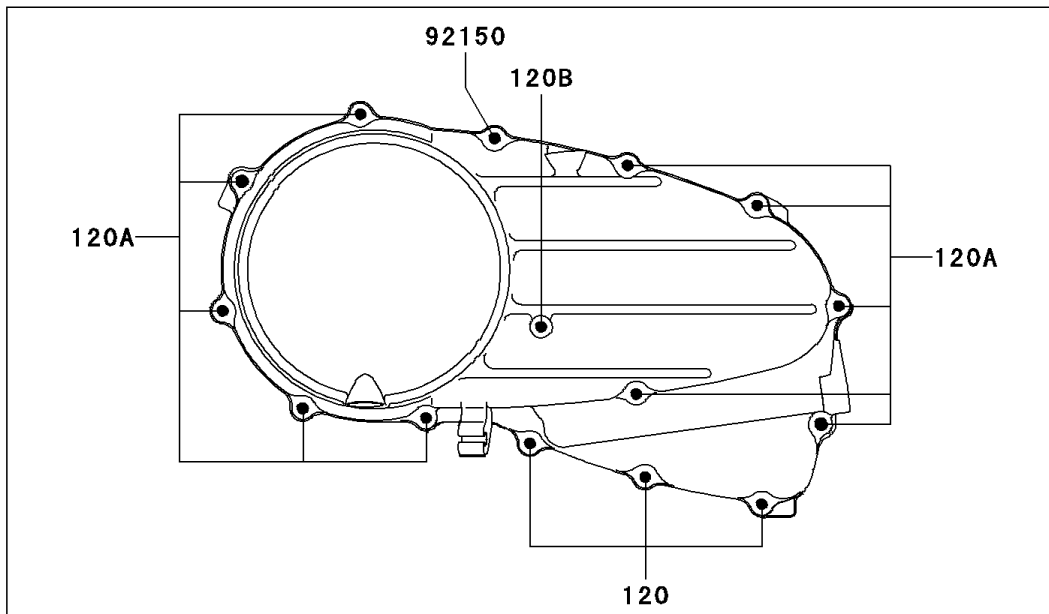

# 2003 Vulcan 800 PARTS DIAGRAM

Right Engine Cover(s)

E1436

## 2003 Vulcan 800 PARTS LIST

Right Engine Cover(s)

ITEM NAME	PART NUMBER	QUANTITY
BOLT-SOCKET (Ref # 120)	120R0630	3
BOLT-SOCKET (Ref # 120A)	120R0650	10
BOLT-SOCKET (Ref # 120B)	120R0665	1
GASKET,CLUTCH COVER (Ref # 11060)	11060-1926	1
COVER-CLUTCH (Ref # 14032)	14032-1403	1
CLAMP,WIRING HARNESS,L=60 (Ref # 92037)	92037-1069	1
PIN,6.2X8X14 (Ref # 92043)	92043-1263	2
BEARING-NEEDLE,HK1210 (Ref # 92046)	92046-1010	2
SEAL-OIL,TB12205.5 (Ref # 92049)	92049-1271	1
BOLT,SOCKET,6X50 (Ref # 92150)	92150-1436	1