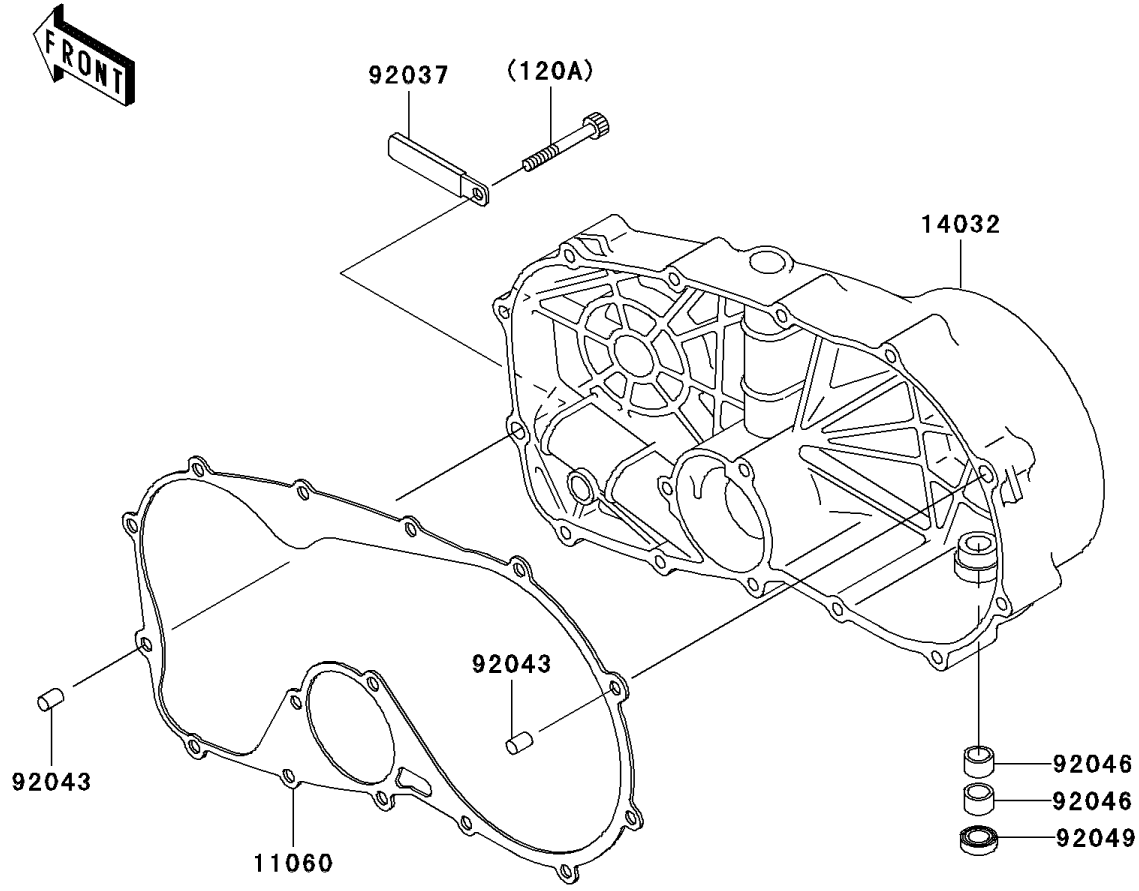

# 2003 Vulcan 800 PARTS DIAGRAM

Right Engine Cover(s)

E1436

## 2003 Vulcan 800 PARTS LIST

Right Engine Cover(s)

ITEM NAME	PART NUMBER	QUANTITY
BOLT-SOCKET (Ref # 120)	120R0630	3
BOLT-SOCKET (Ref # 120A)	120R0650	10
BOLT-SOCKET (Ref # 120B)	120R0665	1
GASKET,CLUTCH COVER (Ref # 11060)	11060-1926	1
COVER-CLUTCH (Ref # 14032)	14032-1403	1
CLAMP,WIRING HARNESS,L=60 (Ref # 92037)	92037-1069	1
PIN,6.2X8X14 (Ref # 92043)	92043-1263	2
BEARING-NEEDLE,HK1210 (Ref # 92046)	92046-1010	2
SEAL-OIL,TB12205.5 (Ref # 92049)	92049-1271	1
BOLT,SOCKET,6X50 (Ref # 92150)	92150-1436	1