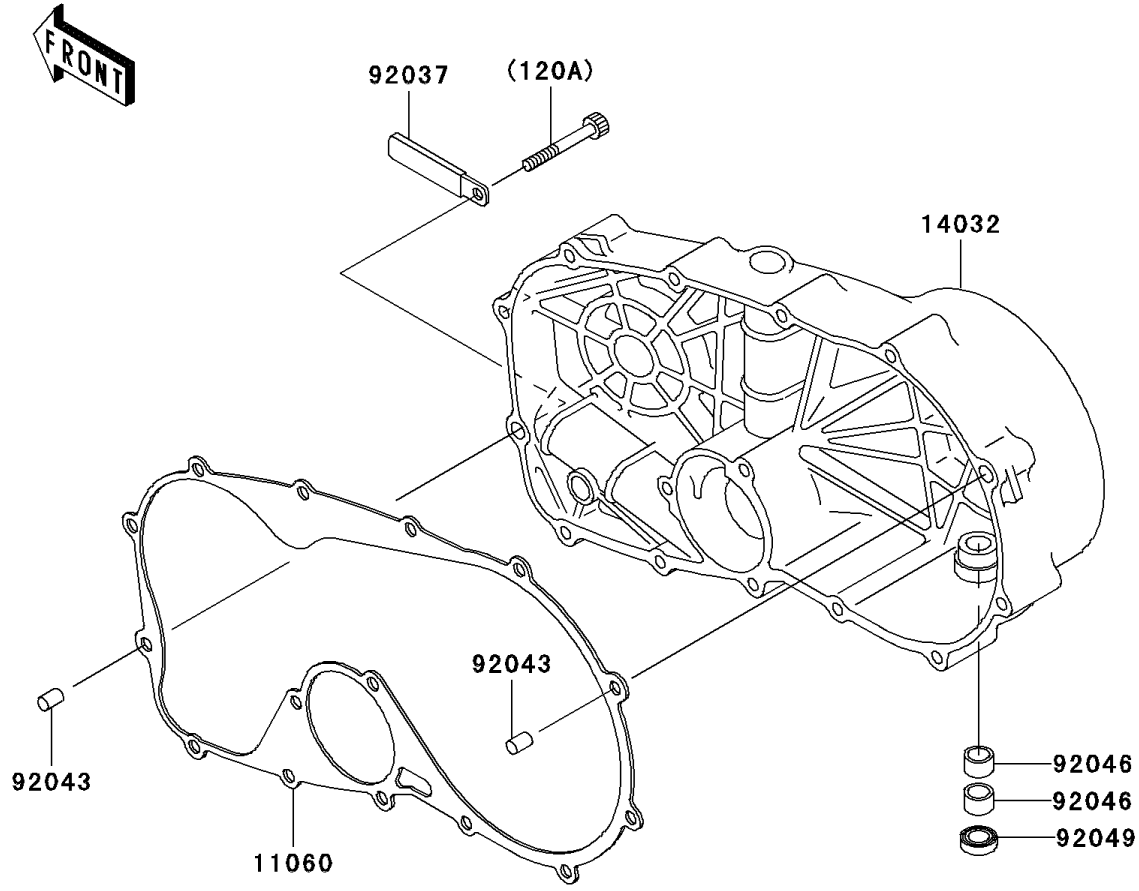

2001 Vulcan 800 PARTS DIAGRAM

Right Engine Cover(s)

E1436

2001 Vulcan 800 PARTS LIST

Right Engine Cover(s)

ITEM NAME	PART NUMBER	QUANTITY
BOLT-SOCKET (Ref # 120)	120R0630	3
BOLT-SOCKET (Ref # 120A)	120R0650	10
BOLT-SOCKET (Ref # 120B)	120R0665	1
GASKET,CLUTCH COVER (Ref # 11060)	11060-1926	1
COVER-CLUTCH (Ref # 14032)	14032-1403	1
CLAMP,WIRING HARNESS,L=60 (Ref # 92037)	92037-1069	1
PIN,6.2X8X14 (Ref # 92043)	92043-1263	2
BEARING-NEEDLE,HK1210 (Ref # 92046)	92046-1010	2
SEAL-OIL,TB12205.5 (Ref # 92049)	92049-1271	1
BOLT,SOCKET,6X50 (Ref # 92150)	92150-1436	1