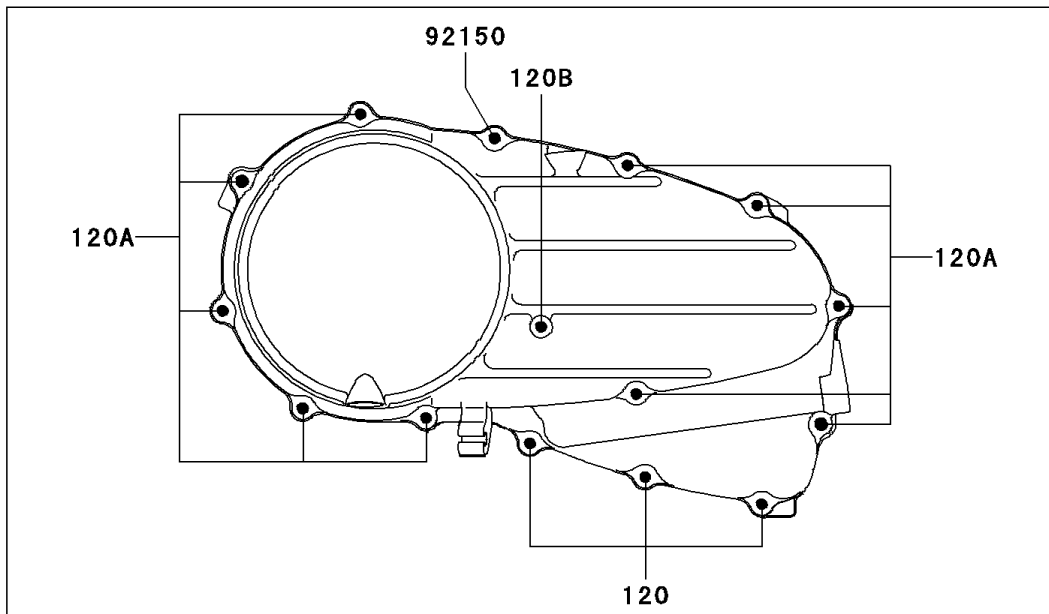

# 2001 Vulcan 800 PARTS DIAGRAM

Right Engine Cover(s)

E1436

## 2001 Vulcan 800 PARTS LIST

Right Engine Cover(s)

ITEM NAME	PART NUMBER	QUANTITY
BOLT-SOCKET (Ref # 120)	120R0630	3
BOLT-SOCKET (Ref # 120A)	120R0650	10
BOLT-SOCKET (Ref # 120B)	120R0665	1
GASKET,CLUTCH COVER (Ref # 11060)	11060-1926	1
COVER-CLUTCH (Ref # 14032)	14032-1403	1
CLAMP,WIRING HARNESS,L=60 (Ref # 92037)	92037-1069	1
PIN,6.2X8X14 (Ref # 92043)	92043-1263	2
BEARING-NEEDLE,HK1210 (Ref # 92046)	92046-1010	2
SEAL-OIL,TB12205.5 (Ref # 92049)	92049-1271	1
BOLT,SOCKET,6X50 (Ref # 92150)	92150-1436	1