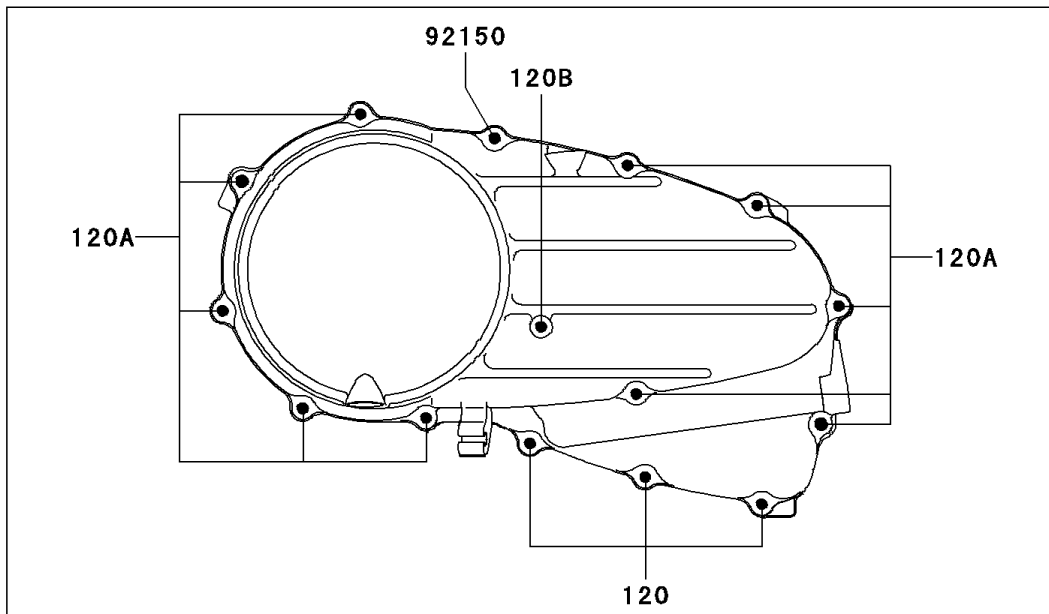

2001 Vulcan 800 PARTS DIAGRAM

Right Engine Cover(s)

E1436

2001 Vulcan 800 PARTS LIST

Right Engine Cover(s)

ITEM NAME	PART NUMBER	QUANTITY
BOLT-SOCKET (Ref # 120)	120R0630	3
BOLT-SOCKET (Ref # 120A)	120R0650	10
BOLT-SOCKET (Ref # 120B)	120R0665	1
GASKET,CLUTCH COVER (Ref # 11060)	11060-1926	1
COVER-CLUTCH (Ref # 14032)	14032-1403	1
CLAMP,WIRING HARNESS,L=60 (Ref # 92037)	92037-1069	1
PIN,6.2X8X14 (Ref # 92043)	92043-1263	2
BEARING-NEEDLE,HK1210 (Ref # 92046)	92046-1010	2
SEAL-OIL,TB12205.5 (Ref # 92049)	92049-1271	1
BOLT,SOCKET,6X50 (Ref # 92150)	92150-1436	1