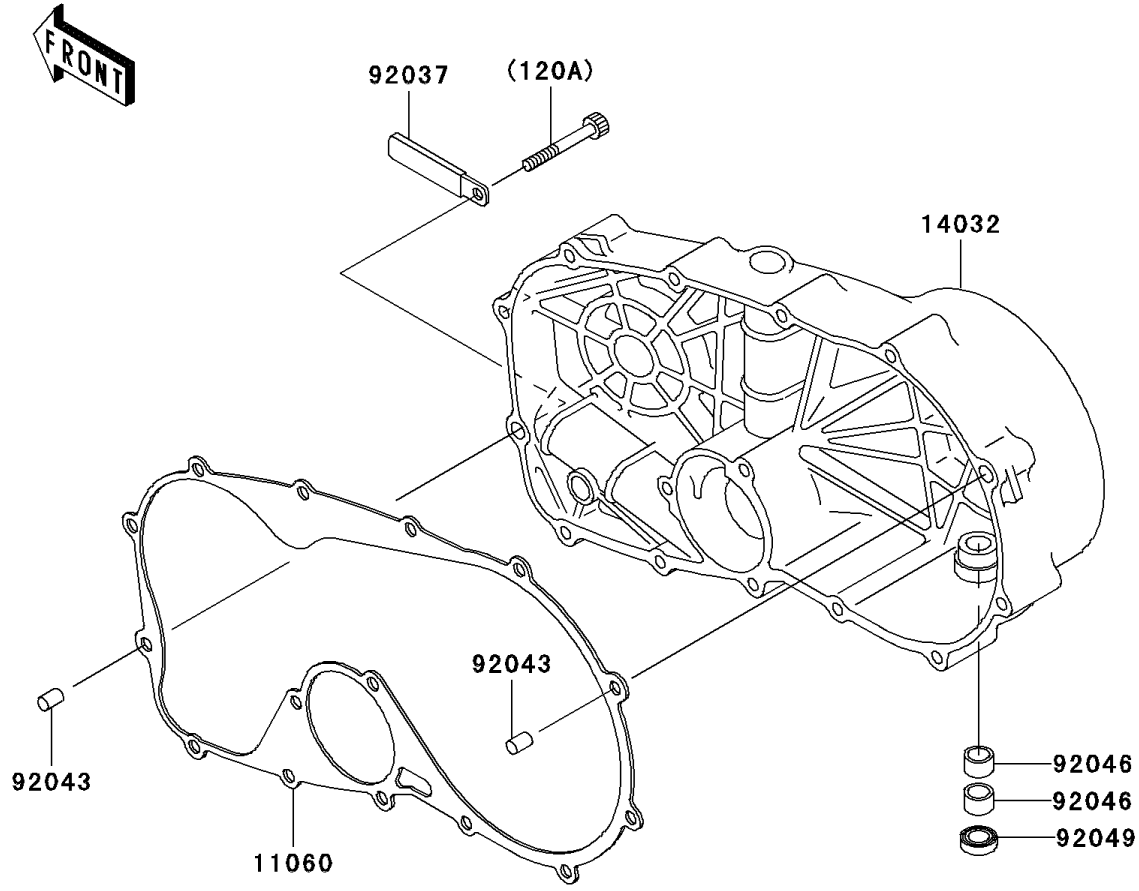

# 2001 Vulcan 800 PARTS DIAGRAM

Right Engine Cover(s)

E1436

## 2001 Vulcan 800 PARTS LIST

Right Engine Cover(s)

ITEM NAME	PART NUMBER	QUANTITY
BOLT-SOCKET (Ref # 120)	120R0630	3
BOLT-SOCKET (Ref # 120A)	120R0650	10
BOLT-SOCKET (Ref # 120B)	120R0665	1
GASKET,CLUTCH COVER (Ref # 11060)	11060-1926	1
COVER-CLUTCH (Ref # 14032)	14032-1403	1
CLAMP,WIRING HARNESS,L=60 (Ref # 92037)	92037-1069	1
PIN,6.2X8X14 (Ref # 92043)	92043-1263	2
BEARING-NEEDLE,HK1210 (Ref # 92046)	92046-1010	2
SEAL-OIL,TB12205.5 (Ref # 92049)	92049-1271	1
BOLT,SOCKET,6X50 (Ref # 92150)	92150-1436	1