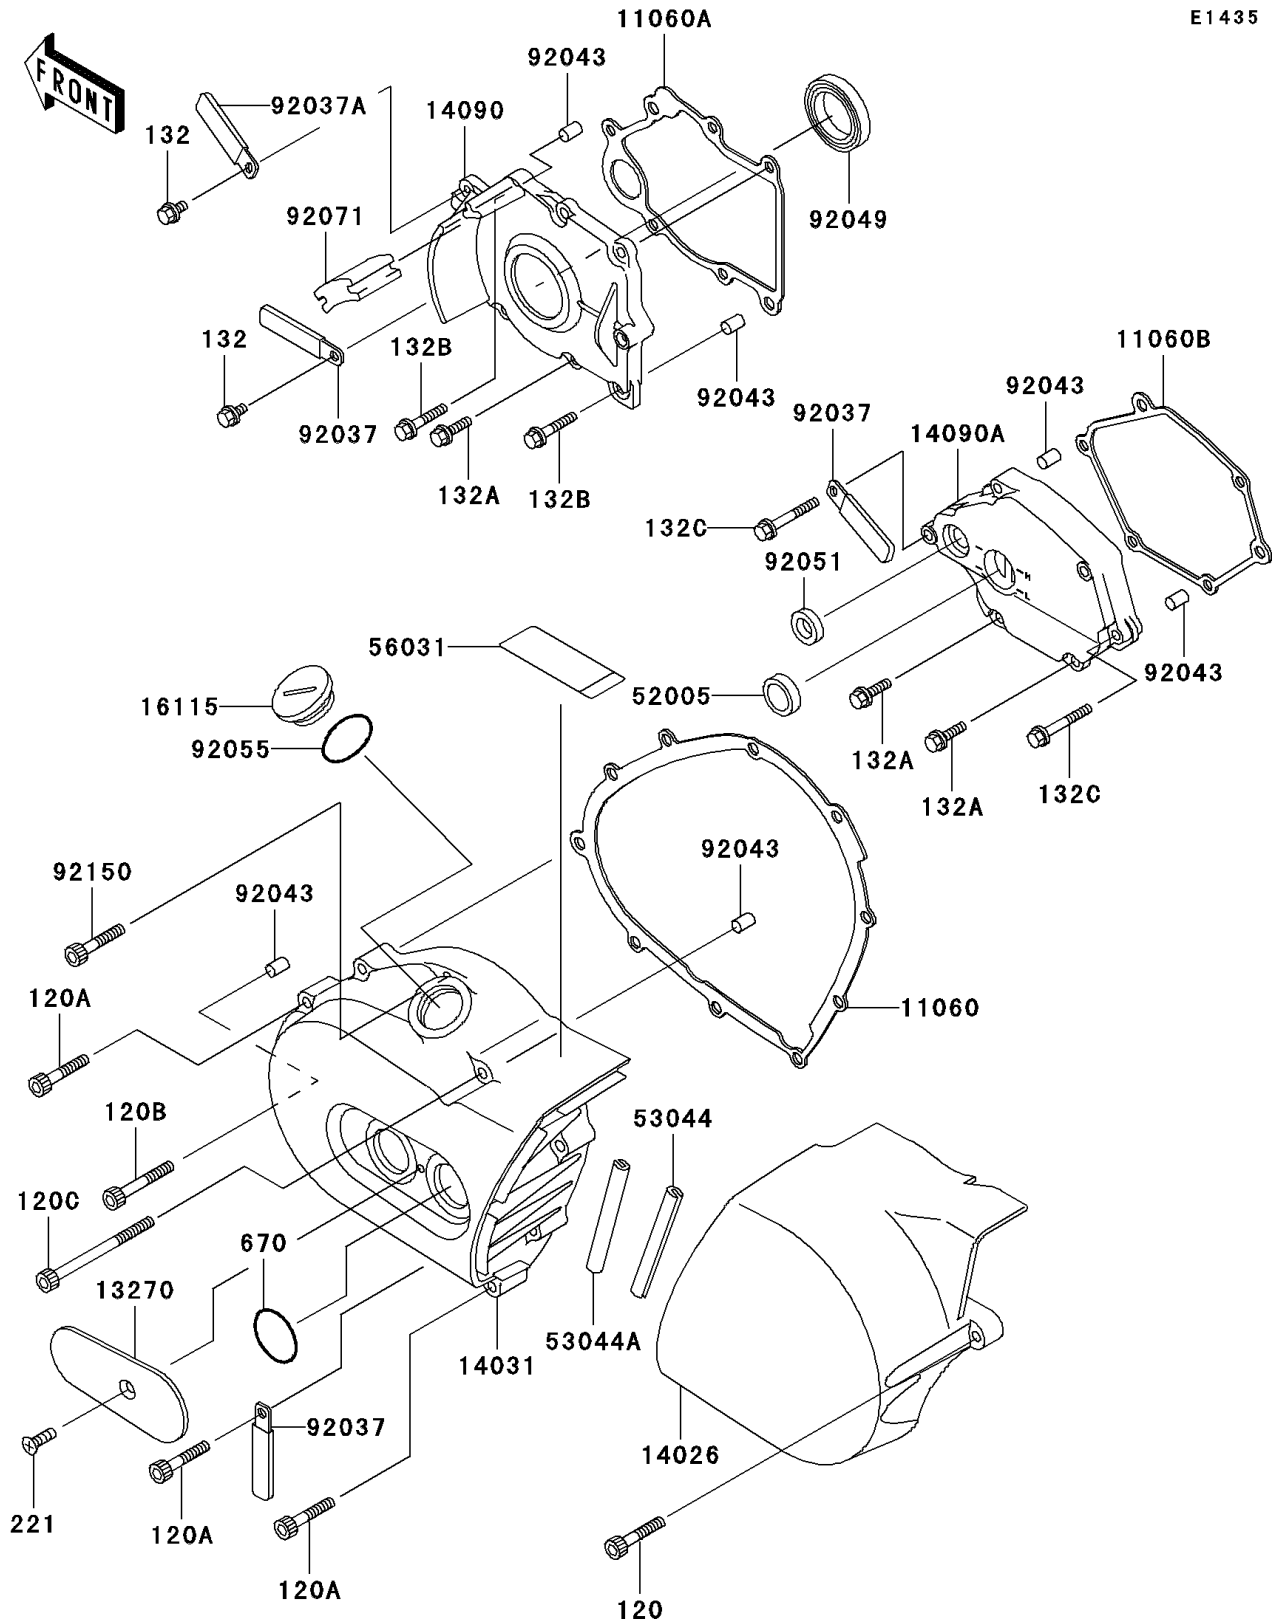

2001 Vulcan 800 PARTS DIAGRAM

Left Engine Cover(s)

E1435

2001 Vulcan 800 PARTS LIST

Left Engine Cover(s)

ITEM NAME	PART NUMBER	QUANTITY
BOLT-SOCKET (Ref # 120)	120R0630	1
BOLT-SOCKET (Ref # 120A)	120R0635	7
BOLT-SOCKET (Ref # 120B)	120R0645	1
BOLT-SOCKET (Ref # 120C)	120R0685	1
BOLT-FLANGED-SMALL,6X10 (Ref # 132)	132H0610	2
BOLT-FLANGED-SMALL (Ref # 132A)	132J0620	7
BOLT-FLANGED-SMALL (Ref # 132B)	132J0630	2
BOLT-FLANGED-SMALL,6X40 (Ref # 132C)	132J0640	4
SCREW-CSK-CROS,6X14 (Ref # 221)	221R0614	1
O RING (Ref # 670)	670B3034	2
GASKET,GENERATOR COVER (Ref # 11060)	11060-1089	1
GASKET,TRANSMISSION COVER (Ref # 11060A)	11060-1683	1
GASKET,MECHANISM COVER (Ref # 11060B)	11060-1685	1
PLATE (Ref # 13270)	13270-1397	1
COVER-CHAIN (Ref # 14026)	14026-1217	1
COVER-GENERATOR (Ref # 14031)	14031-1308	1
COVER,TRANSMISSION (Ref # 14090)	14090-1552	1
COVER,MECHANISM (Ref # 14090A)	14090-1559	1
CAP-OIL FILLER (Ref # 16115)	16115-1063	1
GAUGE,OIL LEVEL (Ref # 52005)	52005-1009	1
TRIM (Ref # 53044)	53044-1285	1
TRIM (Ref # 53044A)	53044-1286	1
LABEL-MANUAL,OIL CAPACITY (Ref # 56031)	56031-1894	1
CLAMP,L=45 (Ref # 92037)	92037-1539	3
CLAMP (Ref # 92037A)	92037-1993	1
PIN,6.2X8X14 (Ref # 92043)	92043-1263	6
SEAL-OIL,TC32488 (Ref # 92049)	92049-1361	1
SEAL-OIL,TB13225.5 (Ref # 92051)	92051-005	1
RING-O,31.7X2.4 (Ref # 92055)	92055-049	1

2001 Vulcan 800 PARTS LIST

Left Engine Cover(s)

ITEM NAME	PART NUMBER	QUANTITY
GROMMET (Ref # 92071)	92071-1232	1
BOLT,SOCKET,6X35 (Ref # 92150)	92150-1887	1