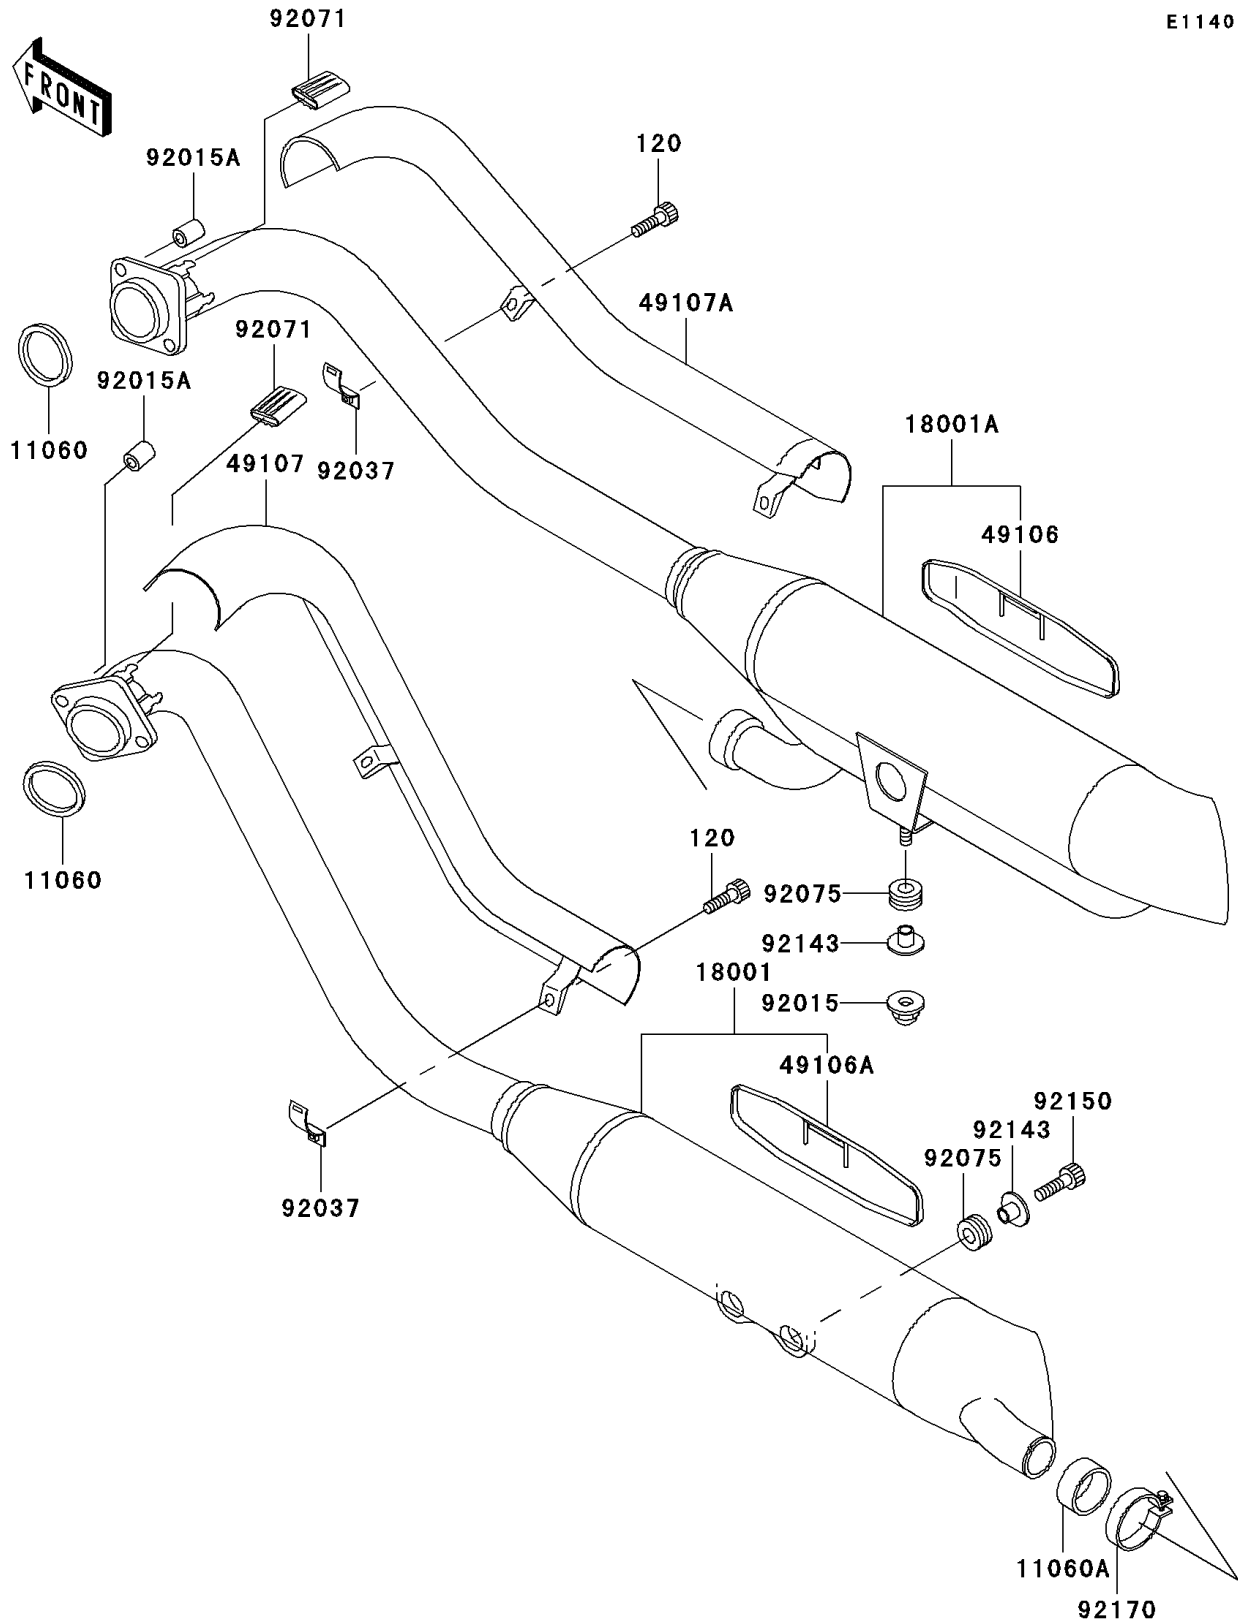

# 2003 Vulcan 800 PARTS DIAGRAM

Muffler(s)

E1140

## 2003 Vulcan 800 PARTS LIST

Muffler(s)

ITEM NAME	PART NUMBER	QUANTITY
BOLT-SOCKET (Ref # 120)	120Z0620	4
GASKET,EXHAUST PIPE (Ref # 11060)	11060-1680	2
GASKET,JOINT (Ref # 11060A)	11060-1681	1
MUFFLER,FR (Ref # 18001)	18001-1932	1
MUFFLER,RR (Ref # 18001A)	18001-1933	1
COVER-MUFFLER,RR (Ref # 49106)	49106-1179	1
COVER-MUFFLER,FR (Ref # 49106A)	49106-1182	1
COVER-EXHAUST PIPE,FR (Ref # 49107)	49107-1113	1
COVER-EXHAUST PIPE,RR (Ref # 49107A)	49107-1114	1
NUT,CAP,8MM (Ref # 92015)	92015-1370	1
NUT (Ref # 92015A)	92015-1983	4
CLAMP,EXHAUST PIPE COVER (Ref # 92037)	92037-1613	4
GROMMET (Ref # 92071)	92071-1226	4
DAMPER (Ref # 92075)	92075-1898	3
COLLAR (Ref # 92143)	92143-1753	3
BOLT,SOCKET,8X25 (Ref # 92150)	92150-1912	2
CLAMP (Ref # 92170)	92170-1538	1