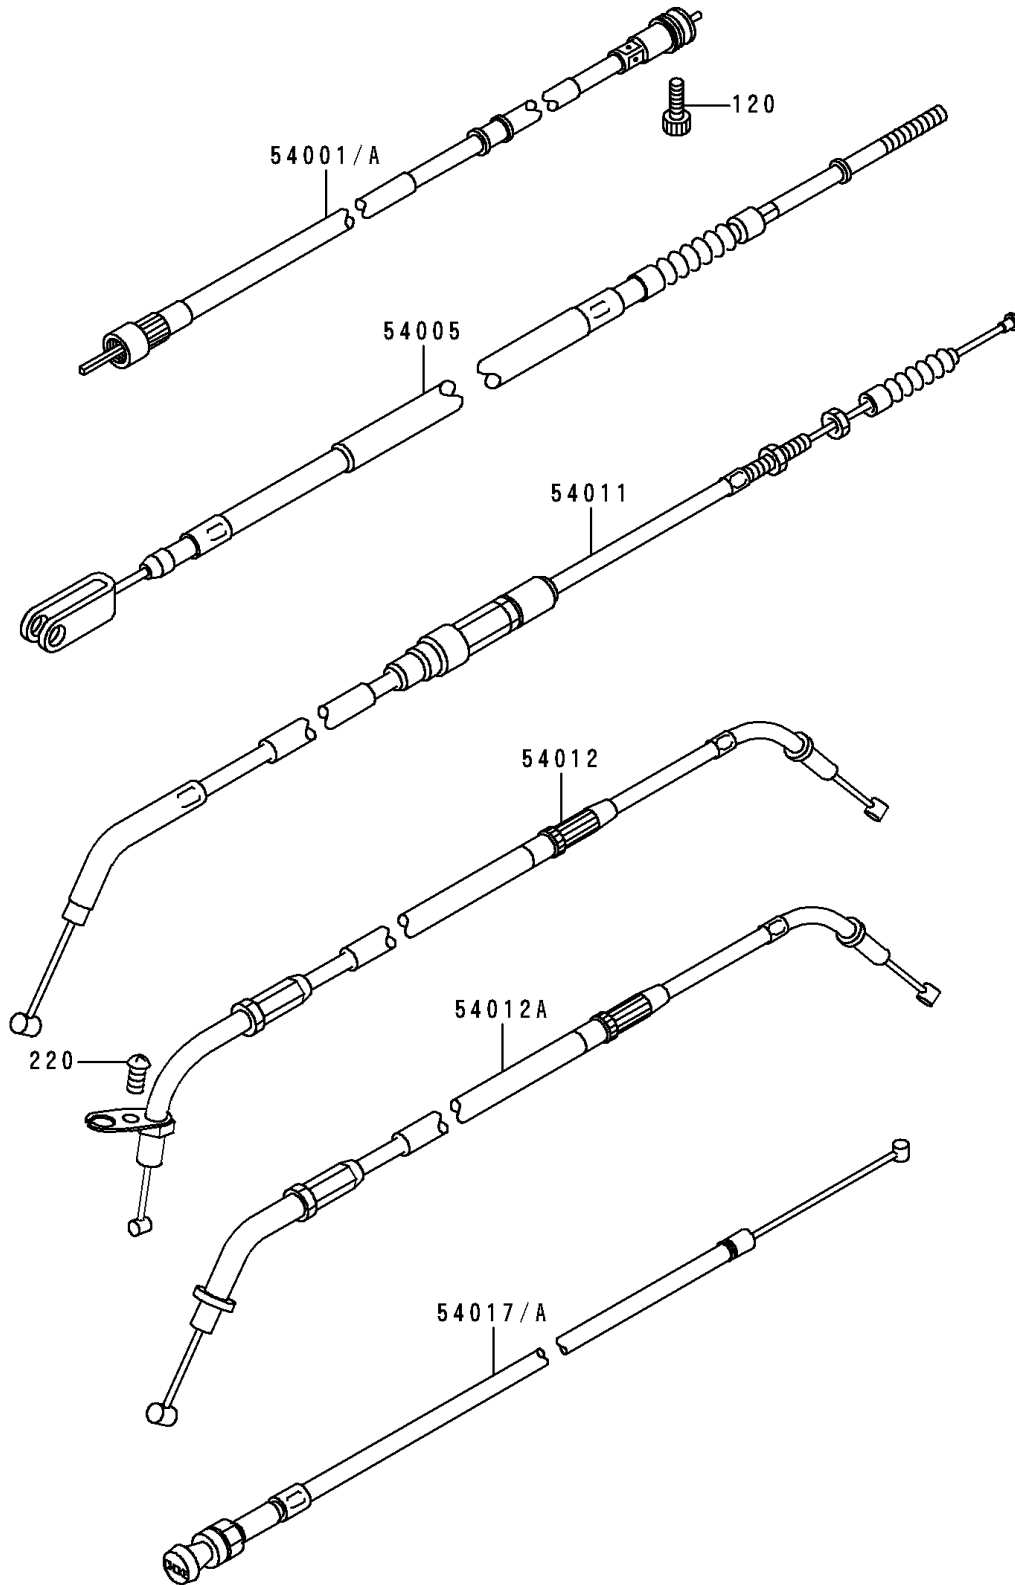

1999 Vulcan 800

PARTS DIAGRAM

Cables

F2540

1999 Vulcan 800

PARTS LIST

Cables

ITEM NAME	PART NUMBER	QUANTITY
BOLT-SOCKET (Ref # 120)	120P0520	1
SCREW-PAN-CROS (Ref # 220)	220C0514	1
CABLE-SPEEDMETER (Ref # 54001A)	54001-1219	1
CABLE-BRAKE (Ref # 54005)	54005-1182	1
CABLE-CLUTCH (Ref # 54011)	54011-1346	1
CABLE-THROTTLE,OPENING (Ref # 54012)	54012-1497	1
CABLE-THROTTLE,CLOSING (Ref # 54012A)	54012-1498	1
CABLE-STARTER (Ref # 54017A)	54017-1174	1