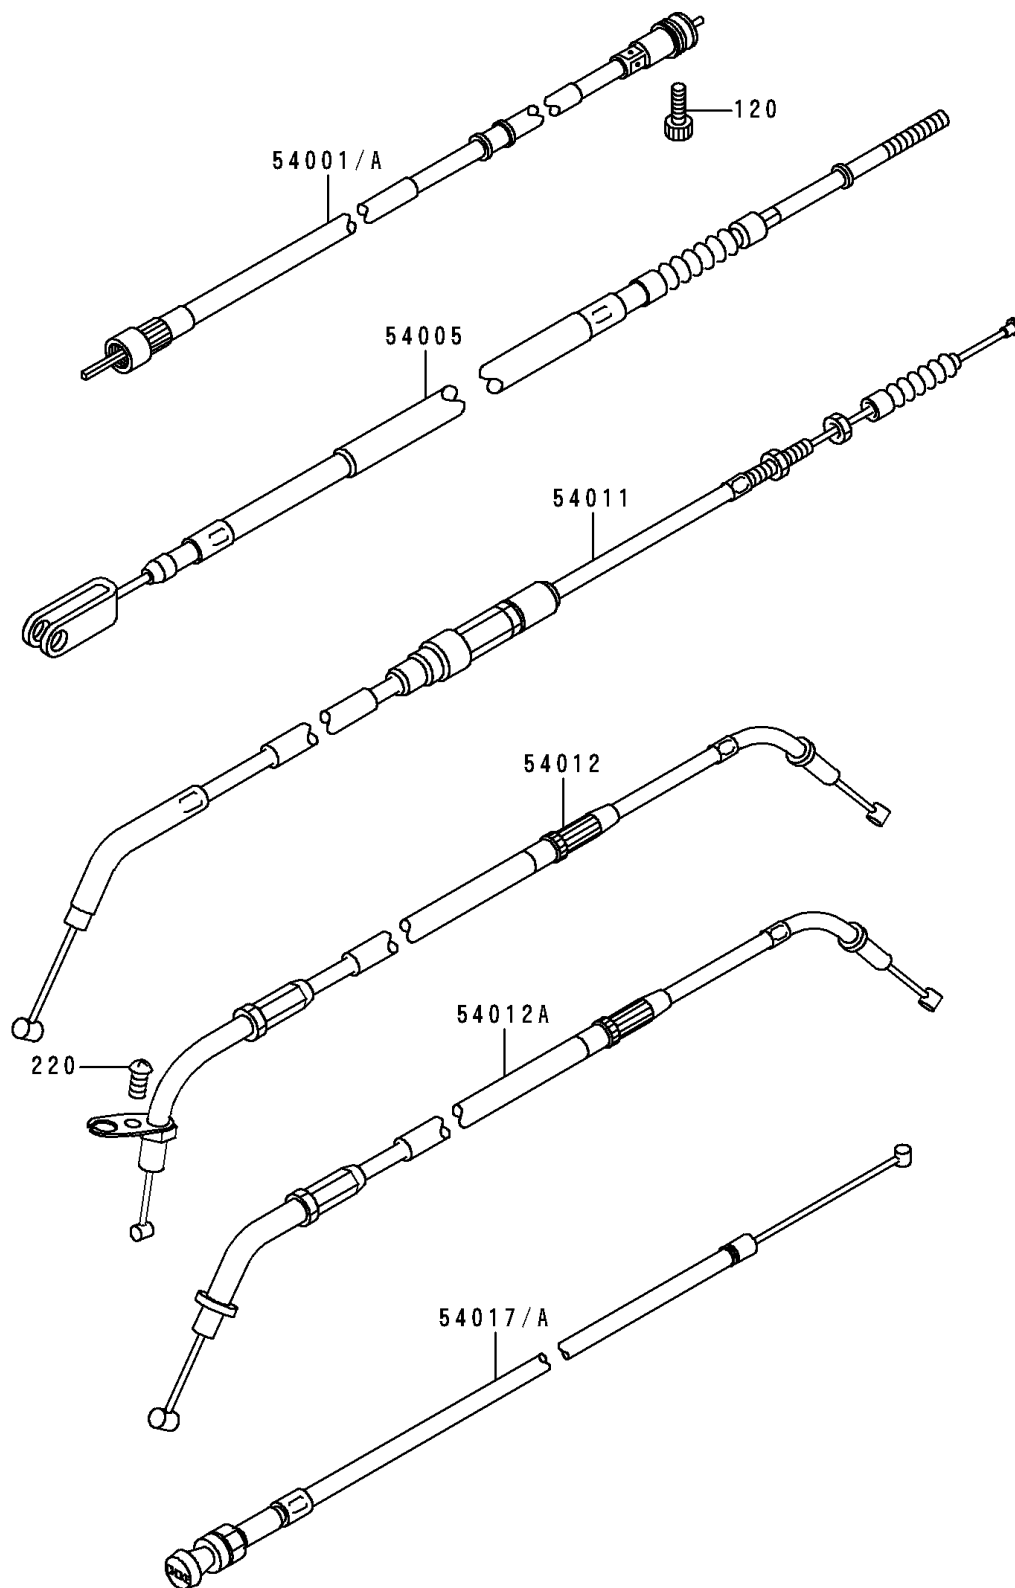

## 1995 Vulcan 800 PARTS DIAGRAM

Cables

F2540

## 1995 Vulcan 800 PARTS LIST

### Cables

ITEM NAME	PART NUMBER	QUANTITY
BOLT-SOCKET (Ref # 120)	120P0520	1
SCREW-PAN-CROS (Ref # 220)	220C0514	1
CABLE-SPEEDMETER (Ref # 54001)	54001-1206	1
CABLE-BRAKE (Ref # 54005)	54005-1182	1
CABLE-CLUTCH (Ref # 54011)	54011-1346	1
CABLE-THROTTLE,OPENING (Ref # 54012)	54012-1497	1
CABLE-THROTTLE,CLOSING (Ref # 54012A)	54012-1498	1
CABLE-STARTER (Ref # 54017)	54017-1167	1