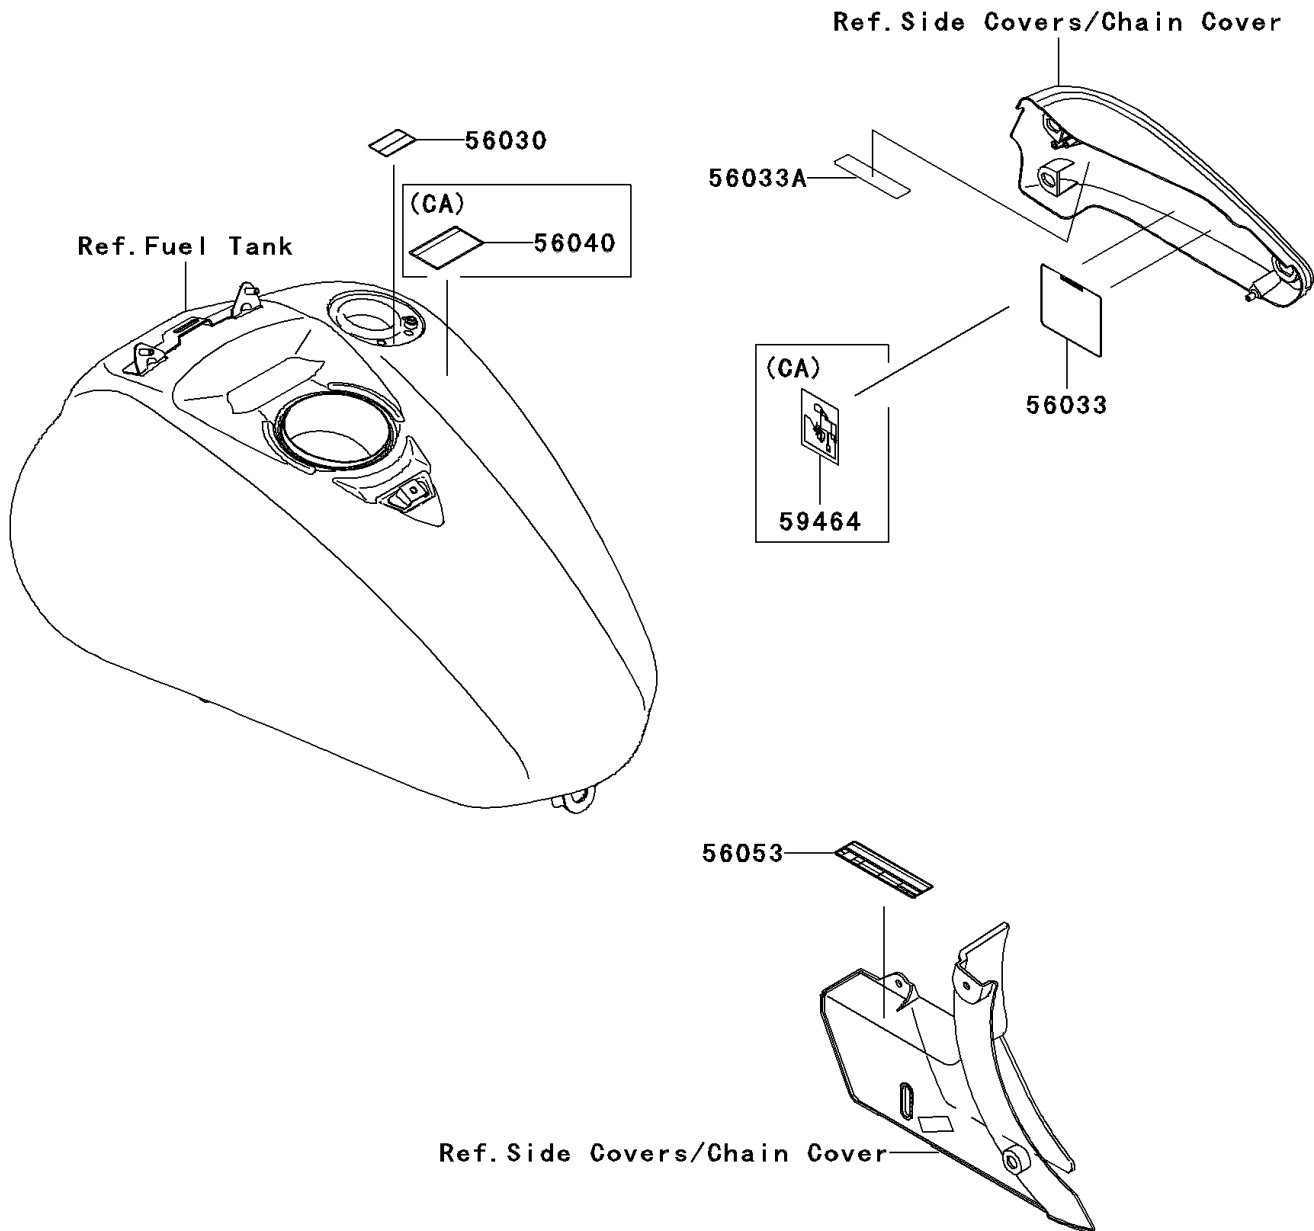

# 2008 Vulcan® 2000 Classic PARTS DIAGRAM

Labels

F2860

## 2008 Vulcan® 2000 Classic PARTS LIST

### Labels

ITEM NAME	PART NUMBER	QUANTITY
LABEL,GASOLINE (Ref # 56030)	56030-1177	1
LABEL-MANUAL,DAILY SAFETY (Ref # 56033)	56033-0122	1
LABEL-MANUAL,OIL&OIL FILTER (Ref # 56033A)	56033-0128	1
LABEL-SPECIFICATION,TIRE&LOAD (Ref # 56053)	56053-0110	1
LABEL-WARNING,EVAPO (Ref # 56040)	56040-1121	1
LABEL-CERTIFICATION,EVAPO ROUT (Ref # 59464)	59464-0198	1