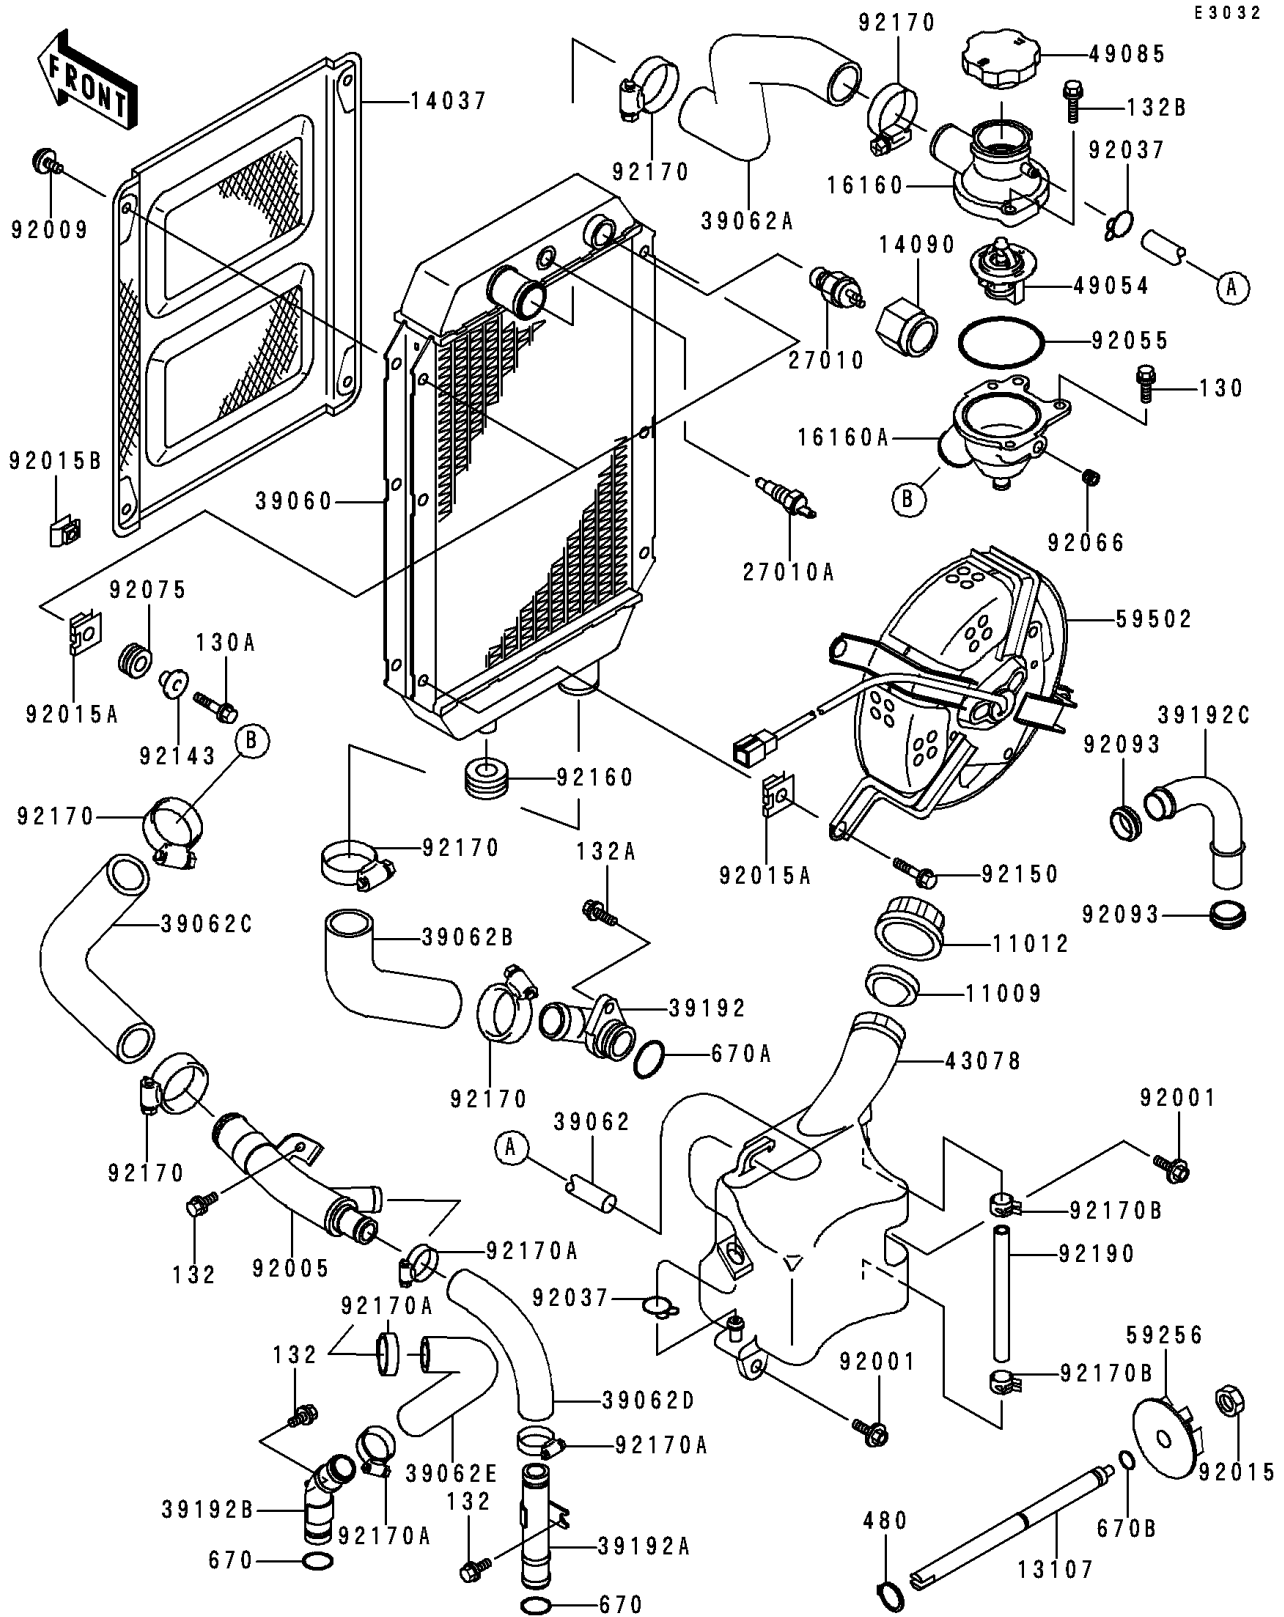

1999 Vulcan 800

PARTS DIAGRAM

Radiator

1999 Vulcan 800

PARTS LIST

Radiator

ITEM NAME	PART NUMBER	QUANTITY
GASKET,RESERVOIR TANK CAP (Ref # 11009)	11009-1145	1
CAP (Ref # 11012)	11012-1084	1
SHAFT,IMPELLER (Ref # 13107)	13107-1155	1
SCREEN,RADIATOR (Ref # 14037)	14037-1200	1
COVER,THERMOSTAT (Ref # 14090)	14090-1522	1
BODY,UPP (Ref # 16160)	16160-1152	1
BODY (Ref # 16160A)	16160-1242	1
SWITCH,FAN (Ref # 27010)	27010-1202	1
SWITCH,WARNING (Ref # 27010A)	27010-1305	1
RADIATOR (Ref # 39060)	39060-1132	1
HOSE-COOLING (Ref # 39062)	39062-1124	1
HOSE-COOLING,THERMO-RADIATOR (Ref # 39062A)	39062-1646	1
HOSE-COOLING,RADIATOR-COVER (Ref # 39062B)	39062-1647	1
HOSE-COOLING,THERMO-FITTING (Ref # 39062C)	39062-1648	1
HOSE-COOLING,HEAD,RR-FITTING (Ref # 39062D)	39062-1649	1
HOSE-COOLING,HEAD,FR-FITTING (Ref # 39062E)	39062-1650	1
PIPE-WATER,INLET (Ref # 39192)	39192-1078	1
PIPE-WATER,HEAD,RR (Ref # 39192A)	39192-1079	1
PIPE-WATER,HEAD,FR (Ref # 39192B)	39192-1080	1
PIPE-WATER,OUTLET (Ref # 39192C)	39192-1106	1
RESERVOIR (Ref # 43078)	43078-1149	1
THERMOSTAT (Ref # 49054)	49054-1067	1
CAP-ASSY-PRESSURE (Ref # 49085)	49085-1067	1
IMPELLER (Ref # 59256)	59256-1058	1
FAN-ASSY (Ref # 59502)	59502-1113	1
BOLT,6X16 (Ref # 92001)	92001-1950	2
FITTING (Ref # 92005)	92005-1281	1
SCREW,TAPPING,6MM (Ref # 92009)	92009-1261	4
NUT,LOCK,6MM,BLACK (Ref # 92015)	92015-1191	1