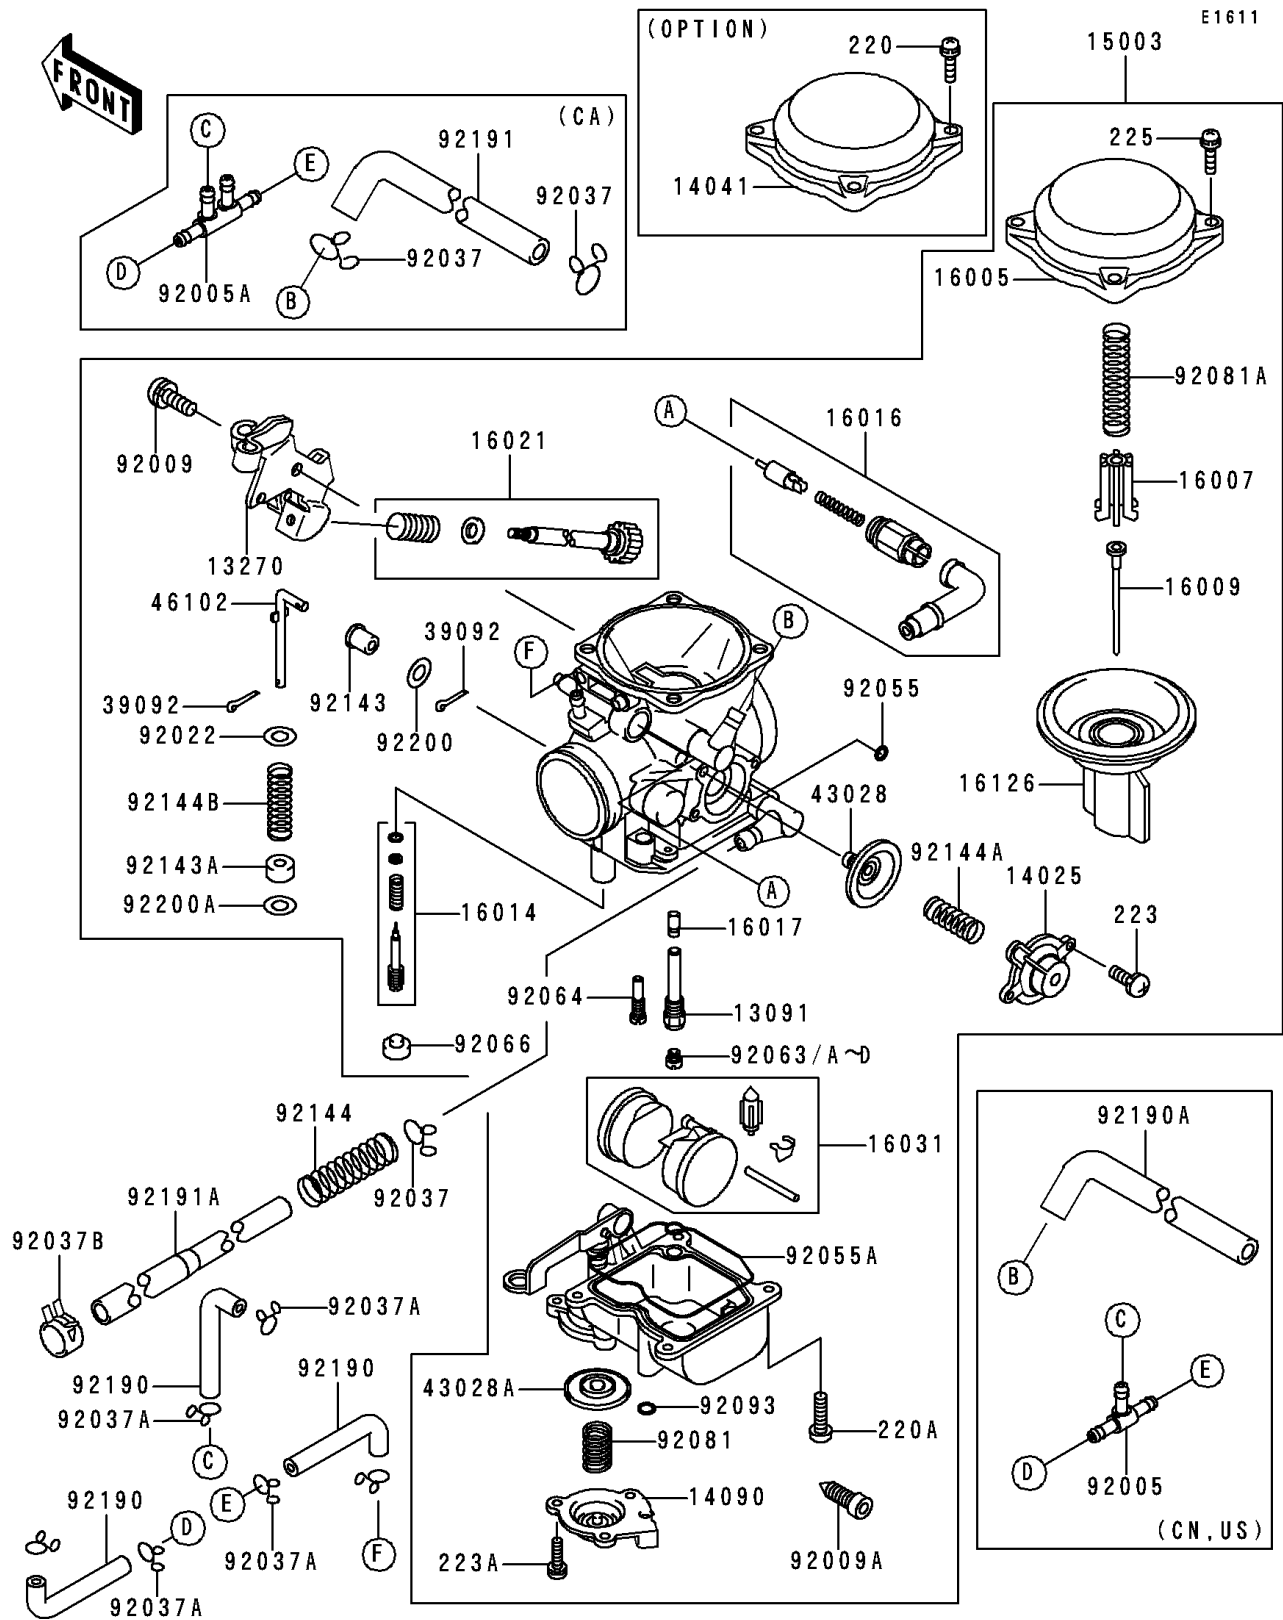

1995 Vulcan 800 PARTS DIAGRAM

Carburetor

1995 Vulcan 800 PARTS LIST

Carburetor

ITEM NAME	PART NUMBER	QUANTITY
HOLDER (Ref # 13091)	13091-1930	1
PLATE (Ref # 13270)	13270-1513	1
COVER,AIR CUT VALVE (Ref # 14025)	14025-1903	1
TOP-CHAMBER,MIXING,OUTSIDE (Ref # 14041)	14041-1076	1
COVER,ACCELERATOR (Ref # 14090)	14090-1635	1
CARBURETOR-ASSY (Ref # 15003)	15003-1200	1
TOP-CHAMBER,MIXING,27/60 (Ref # 16005)	16005-1057	1
SEAT-SPRING,VALVE (Ref # 16007)	16007-1117	1
NEEDLE-JET (Ref # 16009)	16009-1861	1
SCREW-PILOT AIR (Ref # 16014)	16014-1081	1
PLUNGER,STARTER (Ref # 16016)	16016-1100	1
JET-NEEDLE (Ref # 16017)	16017-1377	1
SCREW-THROTTLE STOP (Ref # 16021)	16021-1207	1
FLOAT (Ref # 16031)	16031-1089	1
VALVE,VACUUM (Ref # 16126)	16126-1170	1
PIN-HAIR (Ref # 39092)	39092-1058	1
DIAPHRAGM,AIR CUT VALVE (Ref # 43028)	43028-1053	1
DIAPHRAGM (Ref # 43028A)	43028-1077	1
ROD (Ref # 46102)	46102-1385	1
SCREW,5X10 (Ref # 92009)	92009-1365	1
SCREW,DRAIN,M6X0.75 (Ref # 92009A)	92009-1551	1
WASHER,PLAIN,STOP SPRING (Ref # 92022)	92022-1480	1
CLAMP (Ref # 92037A)	92037-1610	1
CLAMP (Ref # 92037B)	92037-2082	1
RING-O (Ref # 92055)	92055-1245	1
RING-O,FLOAT CHAMBER (Ref # 92055A)	92055-1518	1
JET-MAIN,#140 (Ref # 92063)	92063-1013	1
JET-MAIN,#135 (Ref # 92063A)	92063-1014	1
SCREW-PAN-CROS (Ref # 220)	220B0408	1