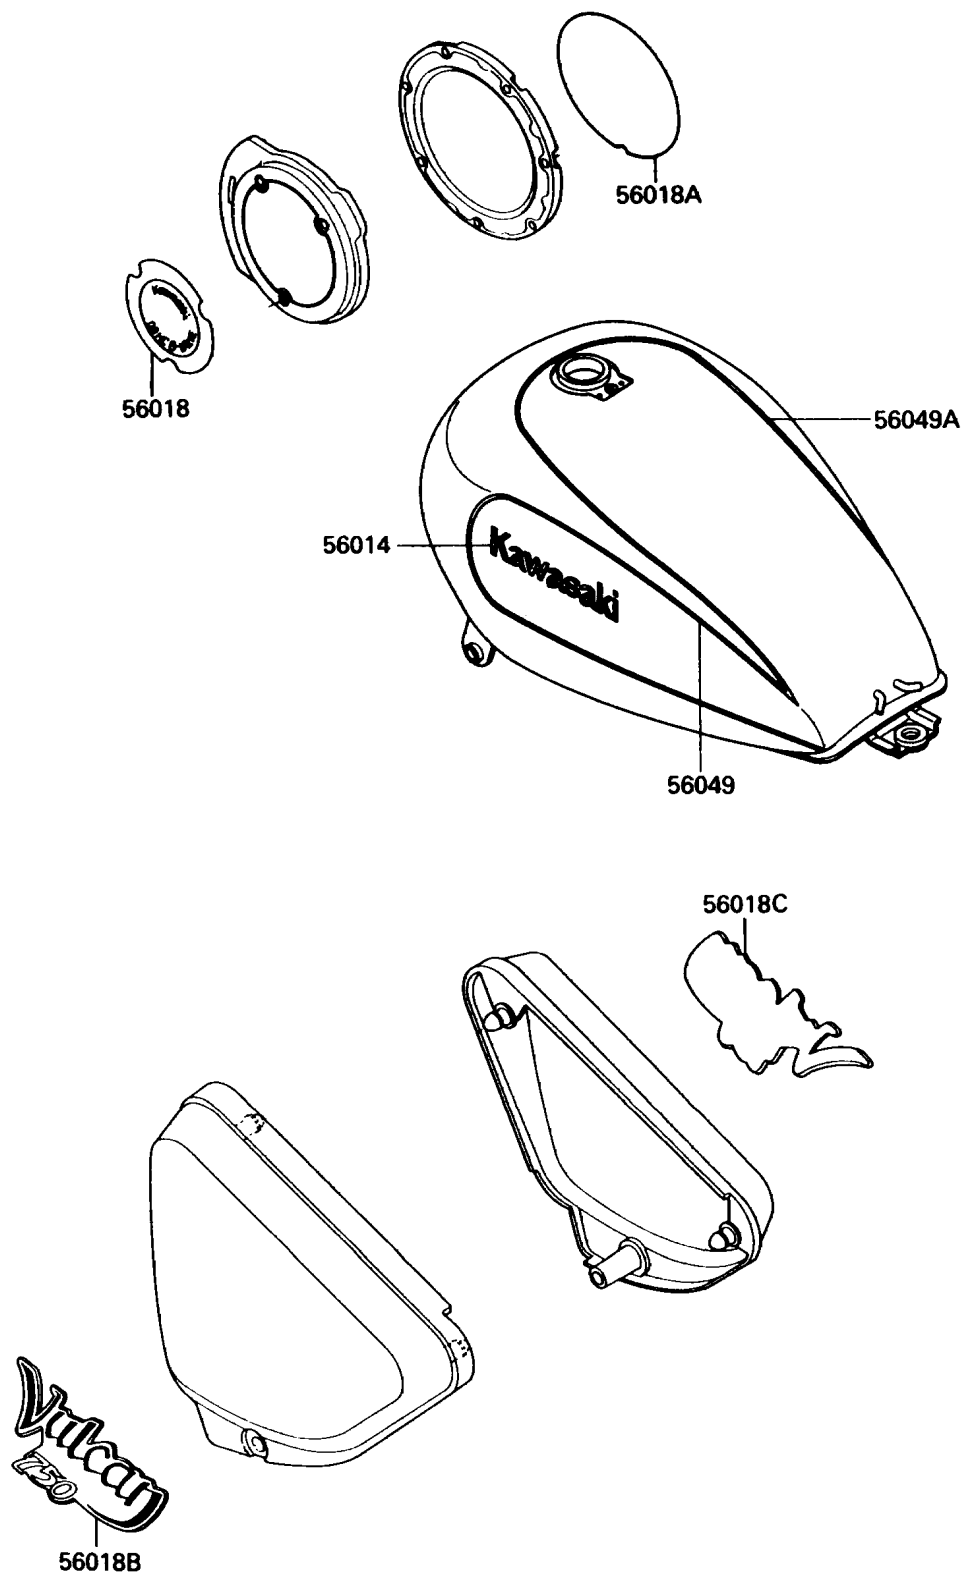

## 1990 Vulcan 750 PARTS DIAGRAM

Decal(Red/Red)(VN750-A6/A7)

F2861

## 1990 Vulcan 750 PARTS LIST

Decal(Red/Red)(VN750-A6/A7)

ITEM NAME	PART NUMBER	QUANTITY
EMBLEM,FUEL TANK,KAWASAKI (Ref # 56014)	56014-1246	1
MARK,GENERATOR COVER (Ref # 56018)	56018-1666	1
MARK,CLUTCH COVER (Ref # 56018A)	56018-1667	1
MARK,SIDE COVER,LH (Ref # 56018B)	56018-1935	1
MARK,SIDE COVER,RH (Ref # 56018C)	56018-1959	1
PATTERN,FUEL TANK,LH (Ref # 56049)	56049-1233	1
PATTERN,FUEL TANK,RH (Ref # 56049A)	56049-1234	1