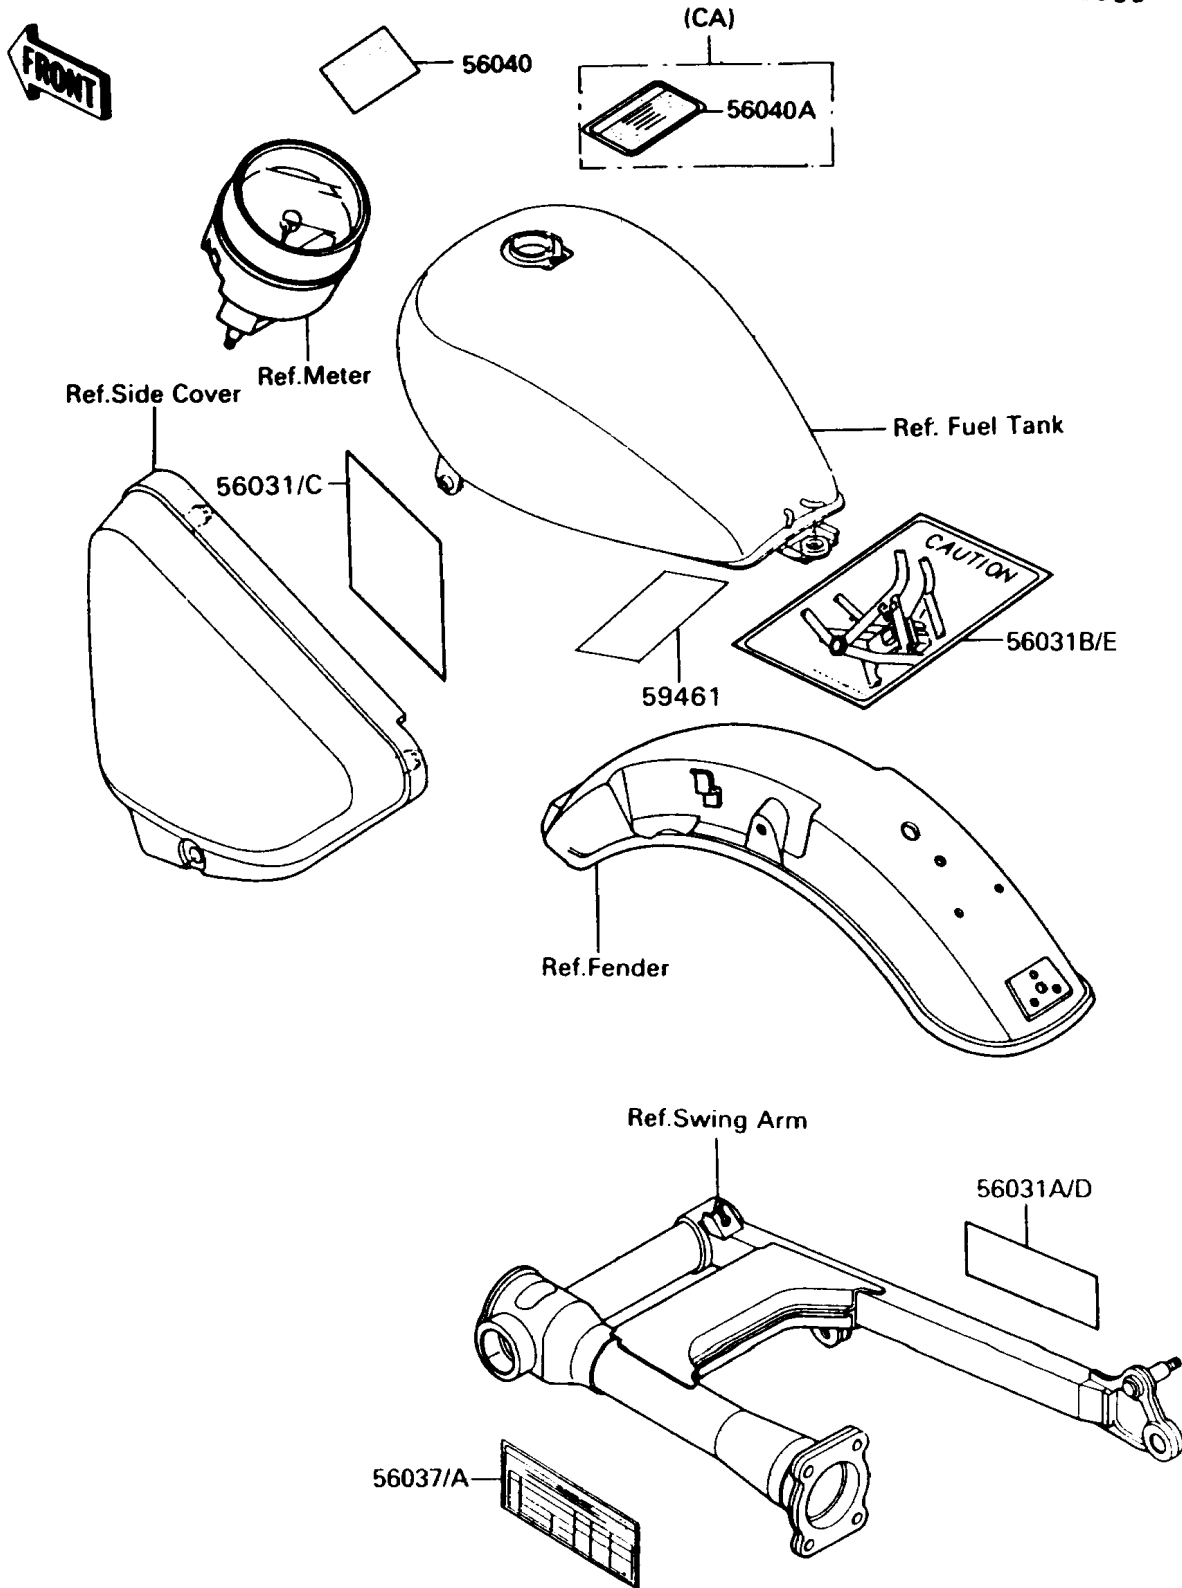

1991 Vulcan 750 PARTS DIAGRAM

Label

F2860

1991 Vulcan 750 PARTS LIST

Label

ITEM NAME	PART NUMBER	QUANTITY
LABEL-MANUAL,DAILY SAFETY (Ref # 56031)	56031-1394	1
LABEL-MANUAL,OIL&OIL FILTER (Ref # 56031A)	56031-1406	1
LABEL-MANUAL,BATTERY VENT (Ref # 56031B)	56031-1422	1
LABEL-MANUAL,DAILY SAFETY (Ref # 56031C)	56031-1438	1
LABEL-MANUAL,OIL&OIL FILTER (Ref # 56031D)	56031-1439	1
LABEL-MANUAL,BATTERY VENT (Ref # 56031E)	56031-1440	1
LABEL-SPECIFICATION,TIRE&LOAD (Ref # 56037)	56037-1471	1
LABEL-SPECIFICATION,TIRE&LOAD (Ref # 56037A)	56037-1481	1
LABEL-WARNING,BREAK IN CAUTION (Ref # 56040)	56040-1007	1
LABEL-WARNING,EVAPO (Ref # 56040A)	56040-1121	1
LABEL-CERTIFICATION,EVAPO ROUT (Ref # 59461)	59461-1528	1