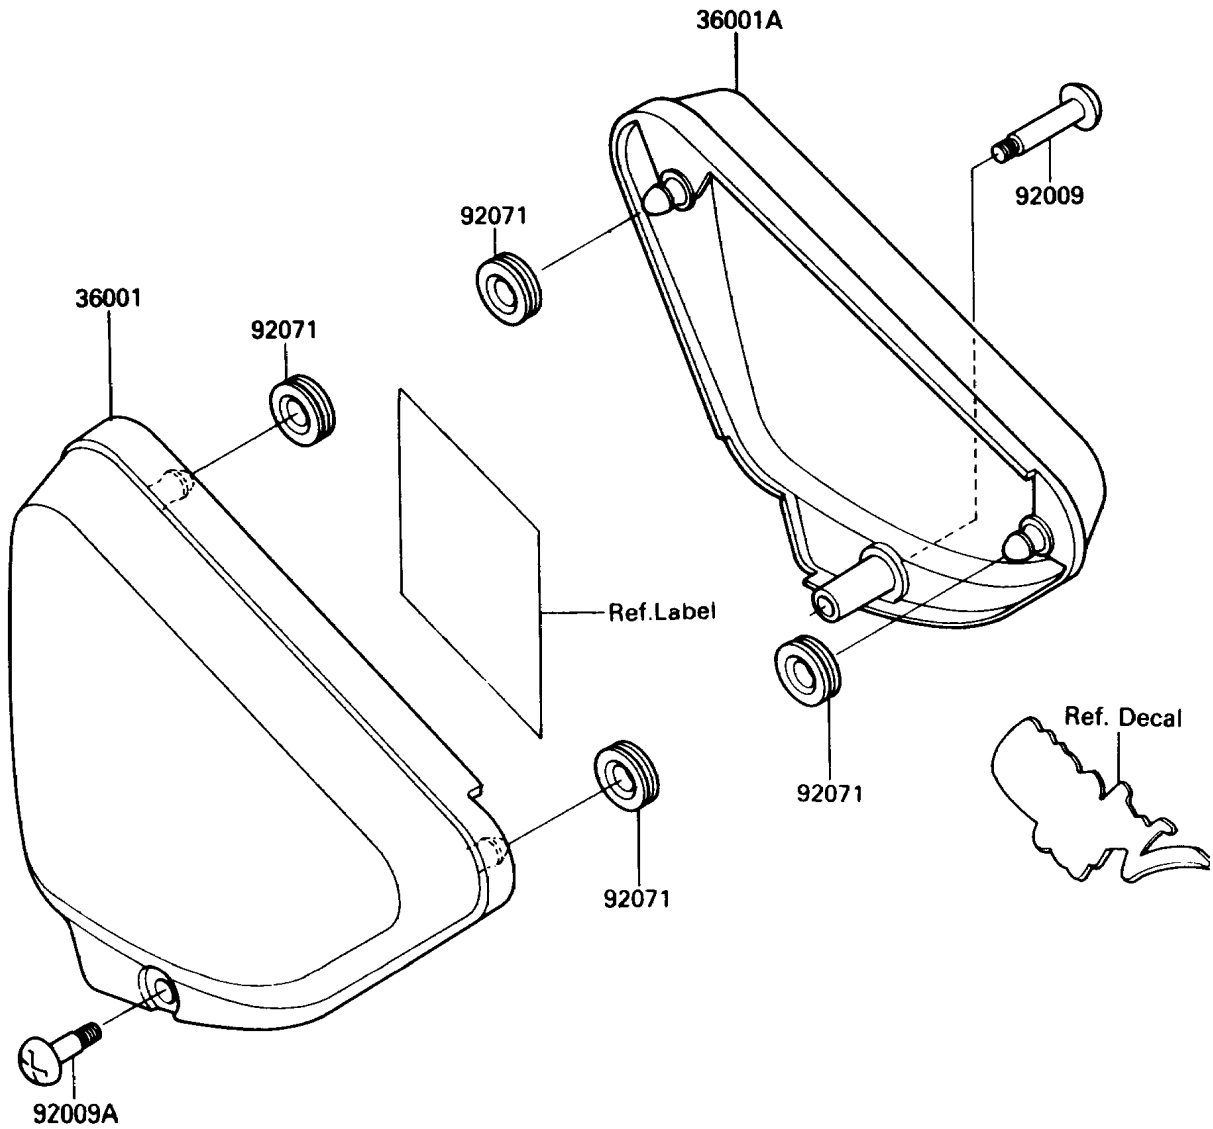

1990 Vulcan 750 PARTS DIAGRAM

Side Cover

F2611

1990 Vulcan 750 PARTS LIST

Side Cover

ITEM NAME	PART NUMBER	QUANTITY
COVER-SIDE,LH (Ref # 36001)	36001-1359	1
COVER-SIDE,RH (Ref # 36001A)	36001-1360	1
SCREW,6X40 (Ref # 92009)	92009-1091	1
SCREW,6X25.5 (Ref # 92009A)	92009-1373	1
GROMMET (Ref # 92071)	92071-056	4