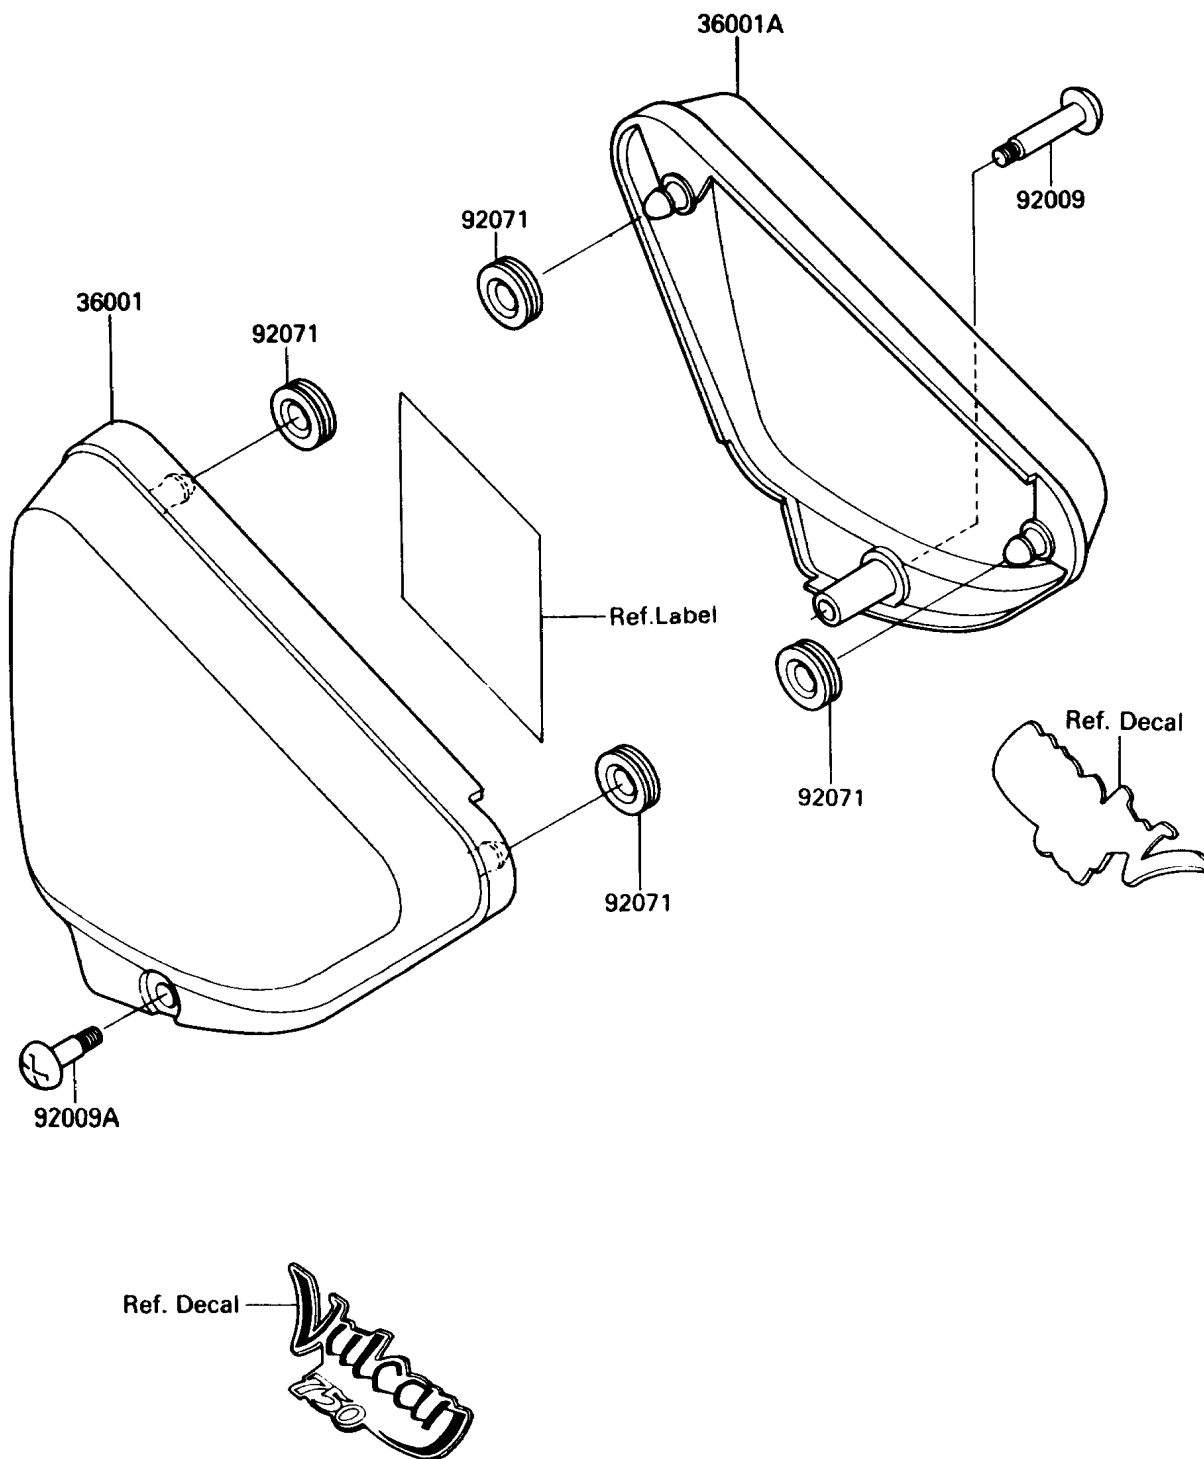

1990 Vulcan 750 PARTS DIAGRAM

Side Cover

F2611

1990 Vulcan 750 PARTS LIST

Side Cover

ITEM NAME	PART NUMBER	QUANTITY
COVER-SIDE,LH (Ref # 36001)	36001-1359	1
COVER-SIDE,RH (Ref # 36001A)	36001-1360	1
SCREW,6X40 (Ref # 92009)	92009-1091	1
SCREW,6X25.5 (Ref # 92009A)	92009-1373	1
GROMMET (Ref # 92071)	92071-056	1