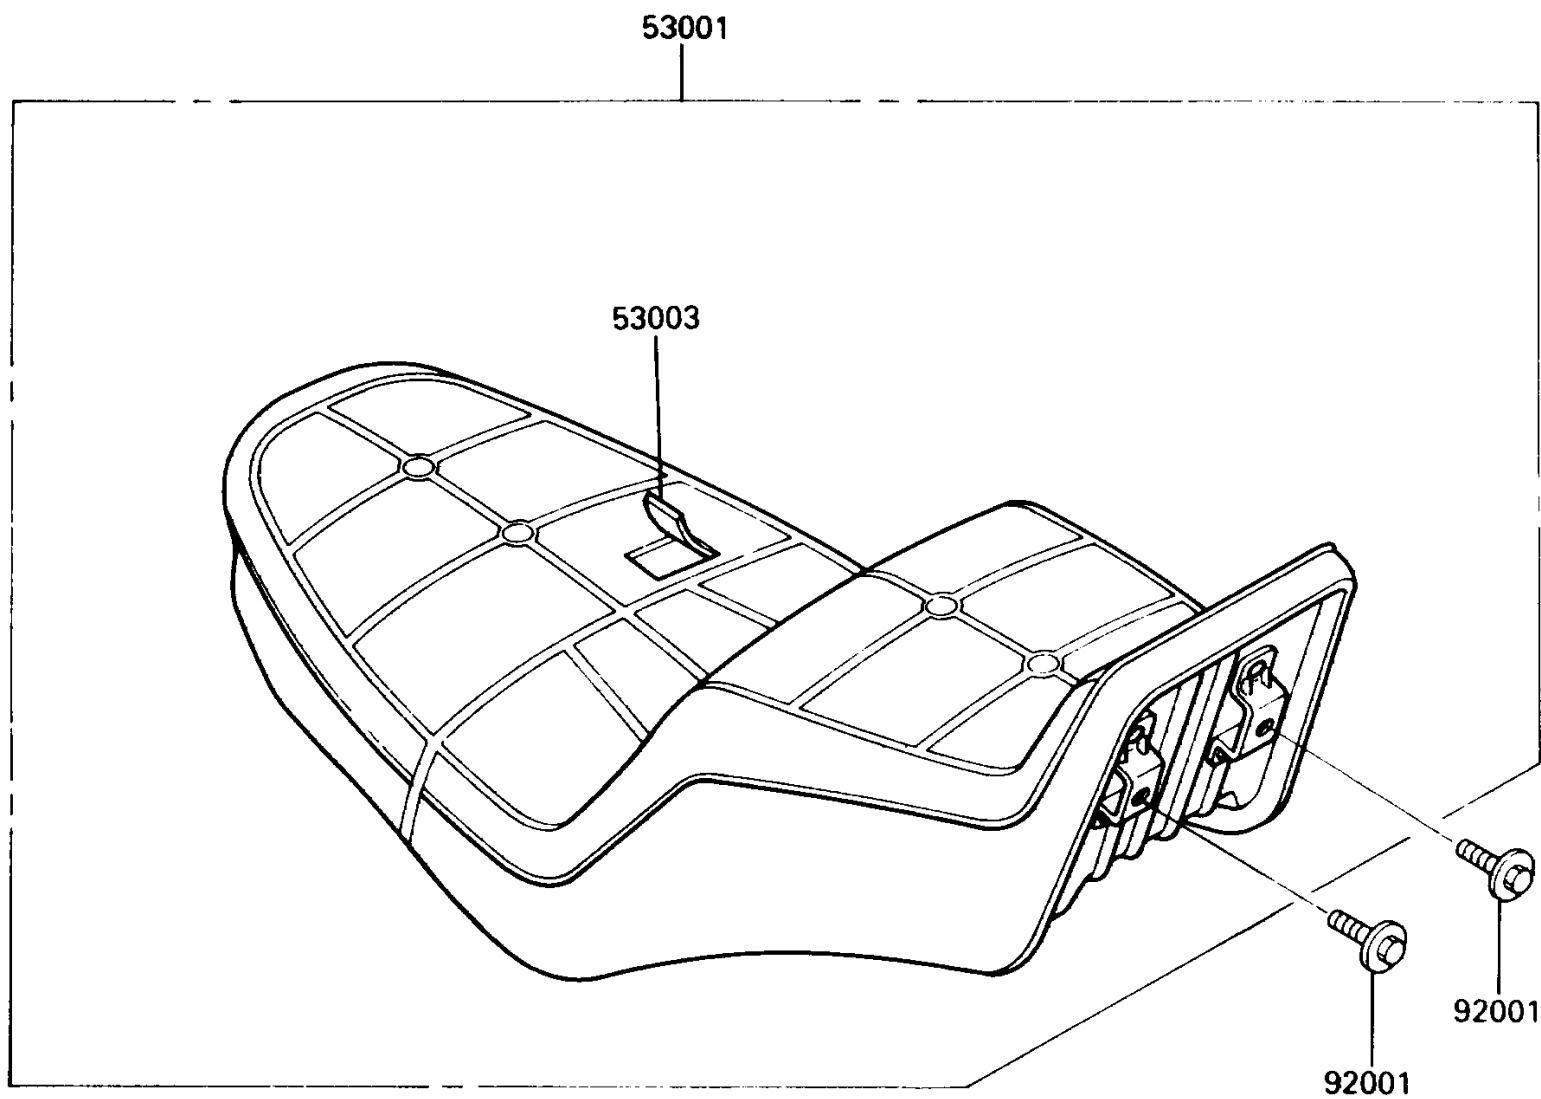

1990 Vulcan 750 PARTS DIAGRAM

Seat

F2510

1990 Vulcan 750 PARTS LIST

Seat

ITEM NAME	PART NUMBER	QUANTITY
SEAT-ASSY,DUAL (Ref # 53001)	53001-1454	1
LEATHER,SEAT (Ref # 53003)	53003-1157	1
BOLT,6X20 (Ref # 92001)	92001-1773	1