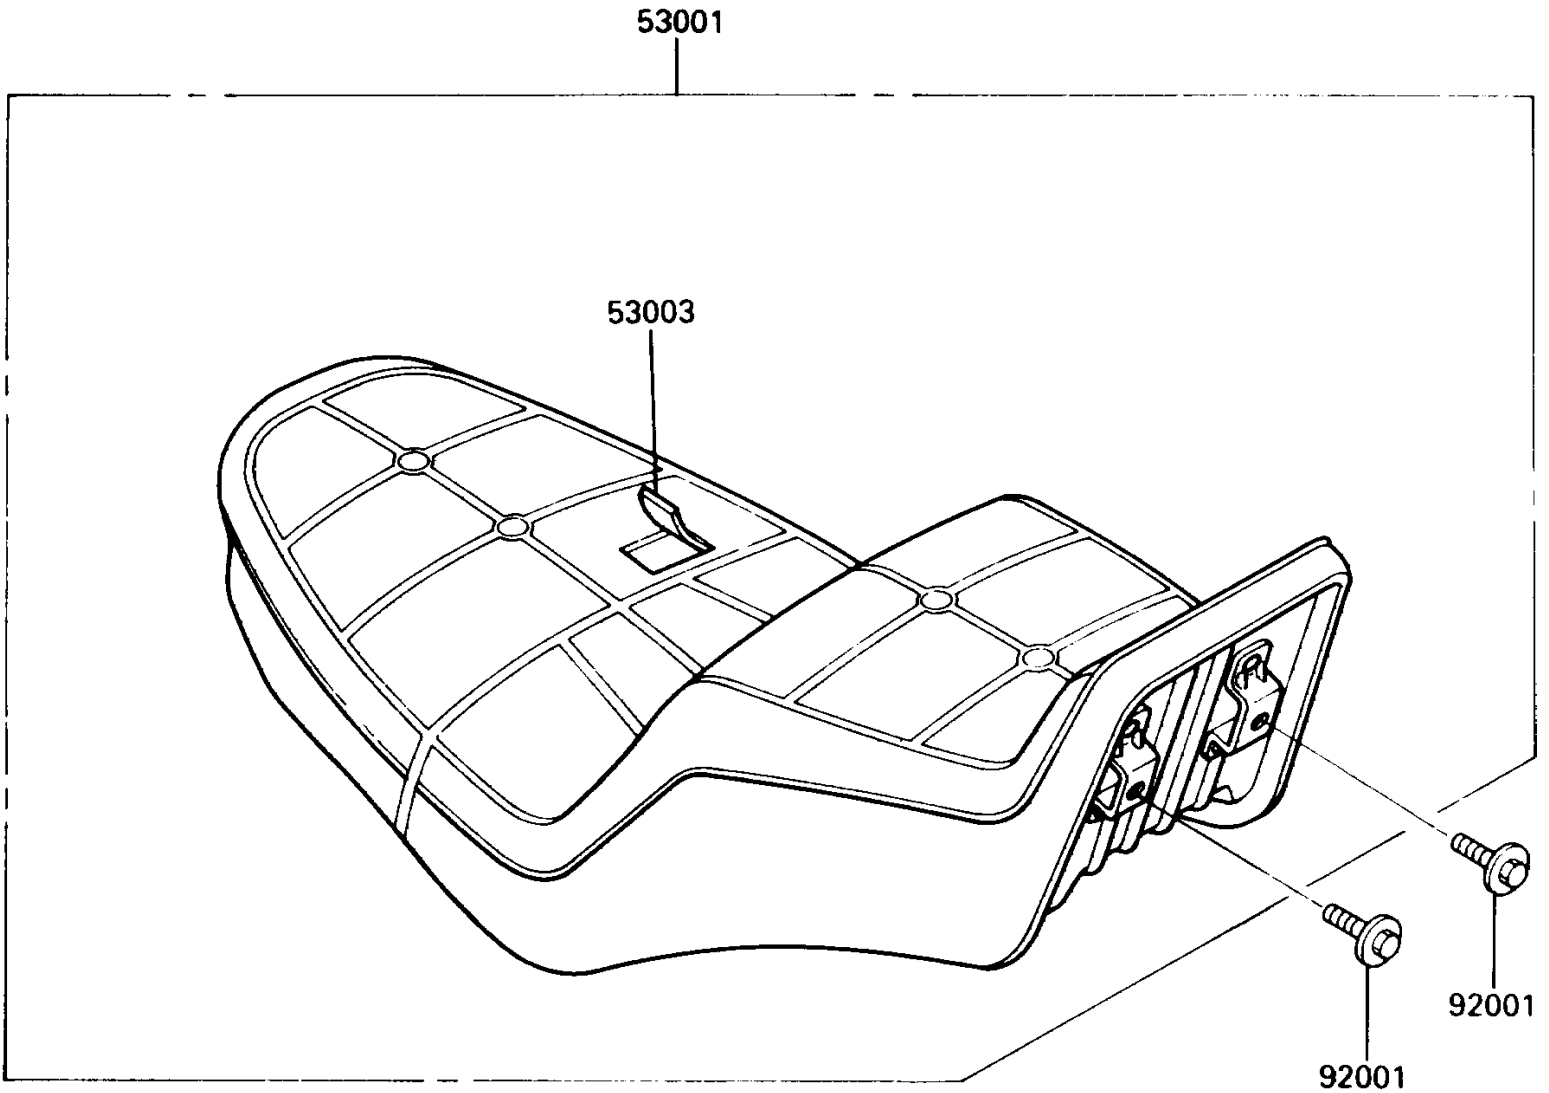

1990 Vulcan 750 PARTS DIAGRAM

Seat

F2510

1990 Vulcan 750 PARTS LIST

Seat

ITEM NAME	PART NUMBER	QUANTITY
SEAT-ASSY,DUAL (Ref # 53001)	53001-1454	1
LEATHER,SEAT (Ref # 53003)	53003-1157	1
BOLT,6X20 (Ref # 92001)	92001-1773	2