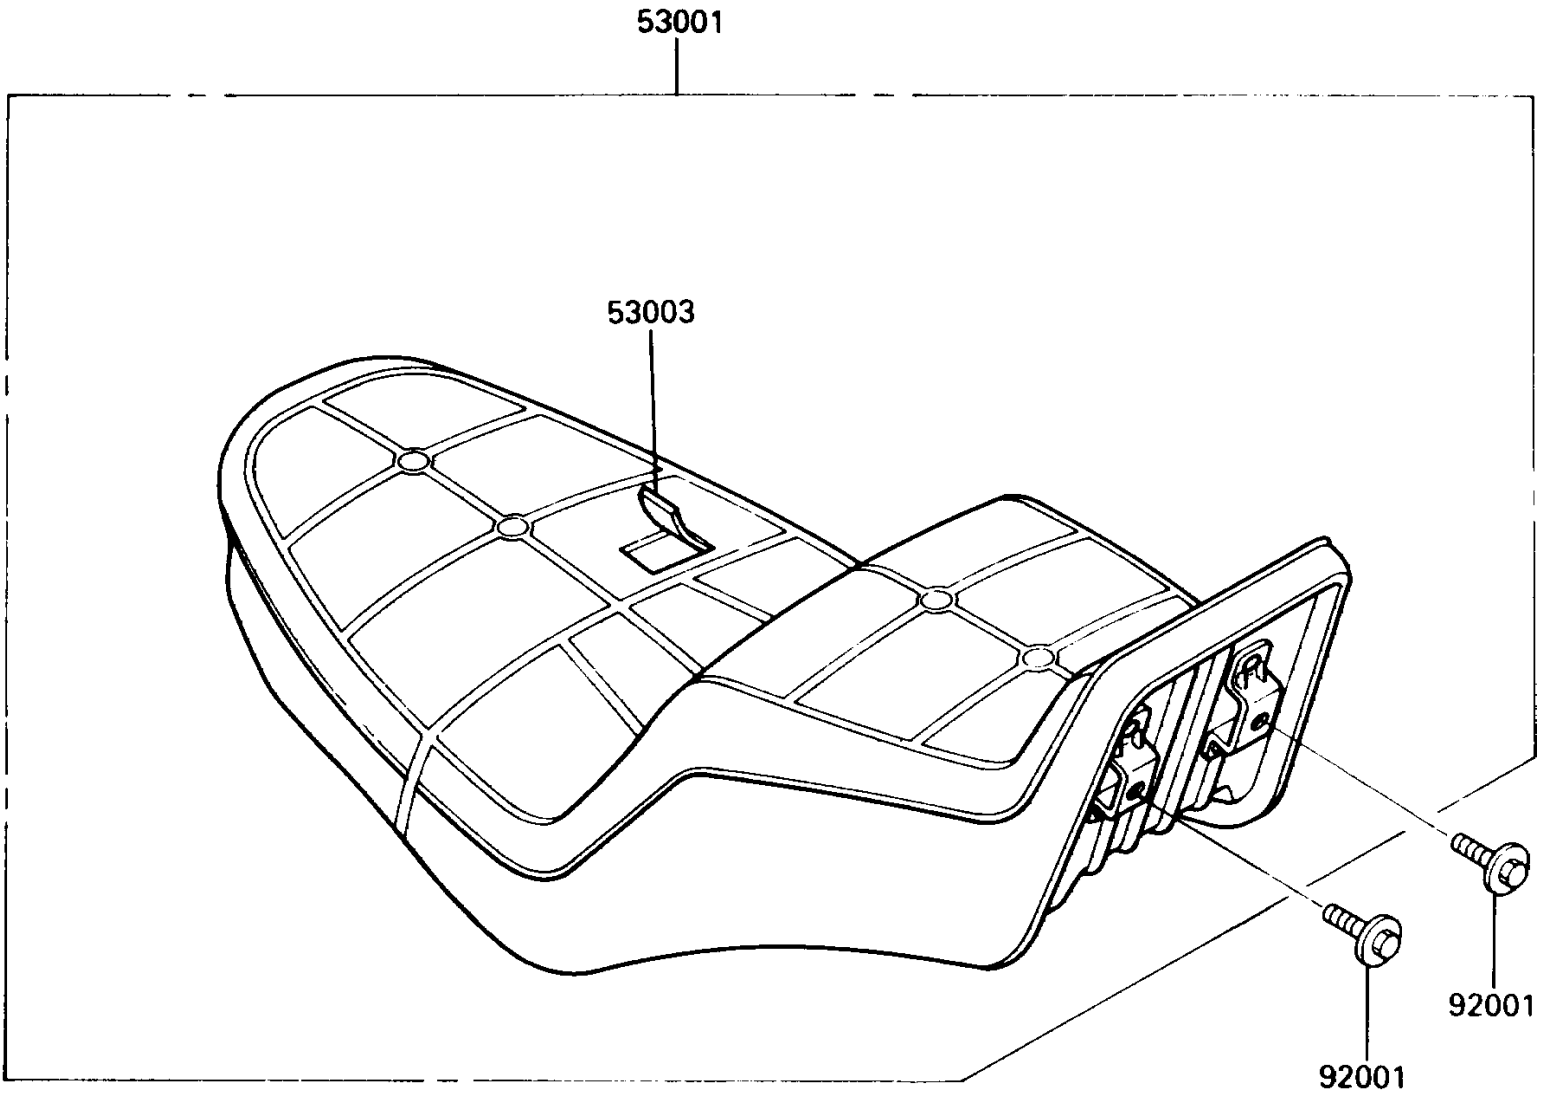

1990 Vulcan 750 PARTS DIAGRAM

Seat

F2510

1990 Vulcan 750 PARTS LIST

Seat

ITEM NAME	PART NUMBER	QUANTITY
SEAT-ASSY,DUAL (Ref # 53001)	53001-1454	1
LEATHER,SEAT (Ref # 53003)	53003-1157	1
BOLT,6X20 (Ref # 92001)	92001-1773	2