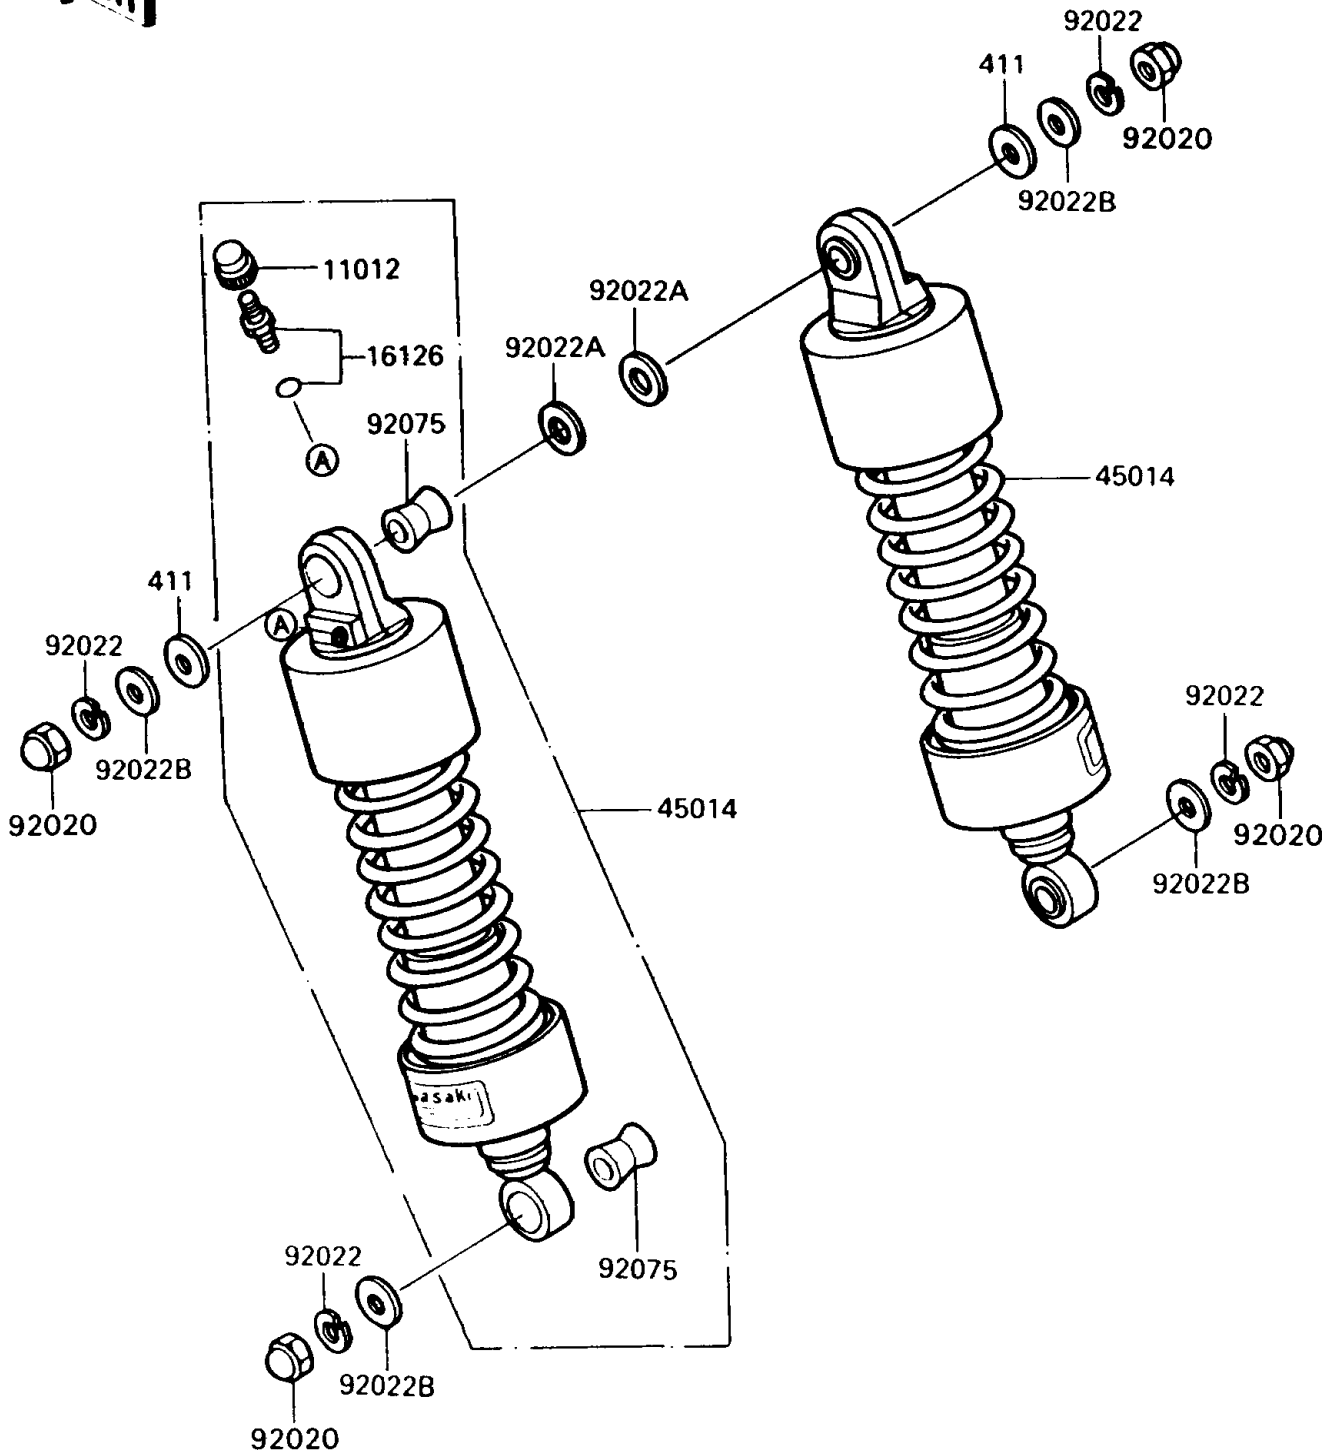

1990 Vulcan 750 PARTS DIAGRAM

Suspension/Shock Absorber

F2151

1990 Vulcan 750 PARTS LIST

Suspension/Shock Absorber

ITEM NAME	PART NUMBER	QUANTITY
WASHER-PLAIN,10MM (Ref # 411)	411D1000	2
CAP,AIR VALVE (Ref # 11012)	11012-1469	2
VALVE,AIR (Ref # 16126)	16126-1105	2
SHOCKABSORBER (Ref # 45014)	45014-1304	2
NUT,CAP,10MM (Ref # 92020)	92020-003	4
WASHER,SPRING,10MM (Ref # 92022)	92022-1540	4
WASHER,15X26X2.3 (Ref # 92022A)	92022-1577	2
WASHER,10.5X26X2.3 (Ref # 92022B)	92022-246	4
DAMPER,SHOCKABSORBER (Ref # 92075)	92075-1387	4