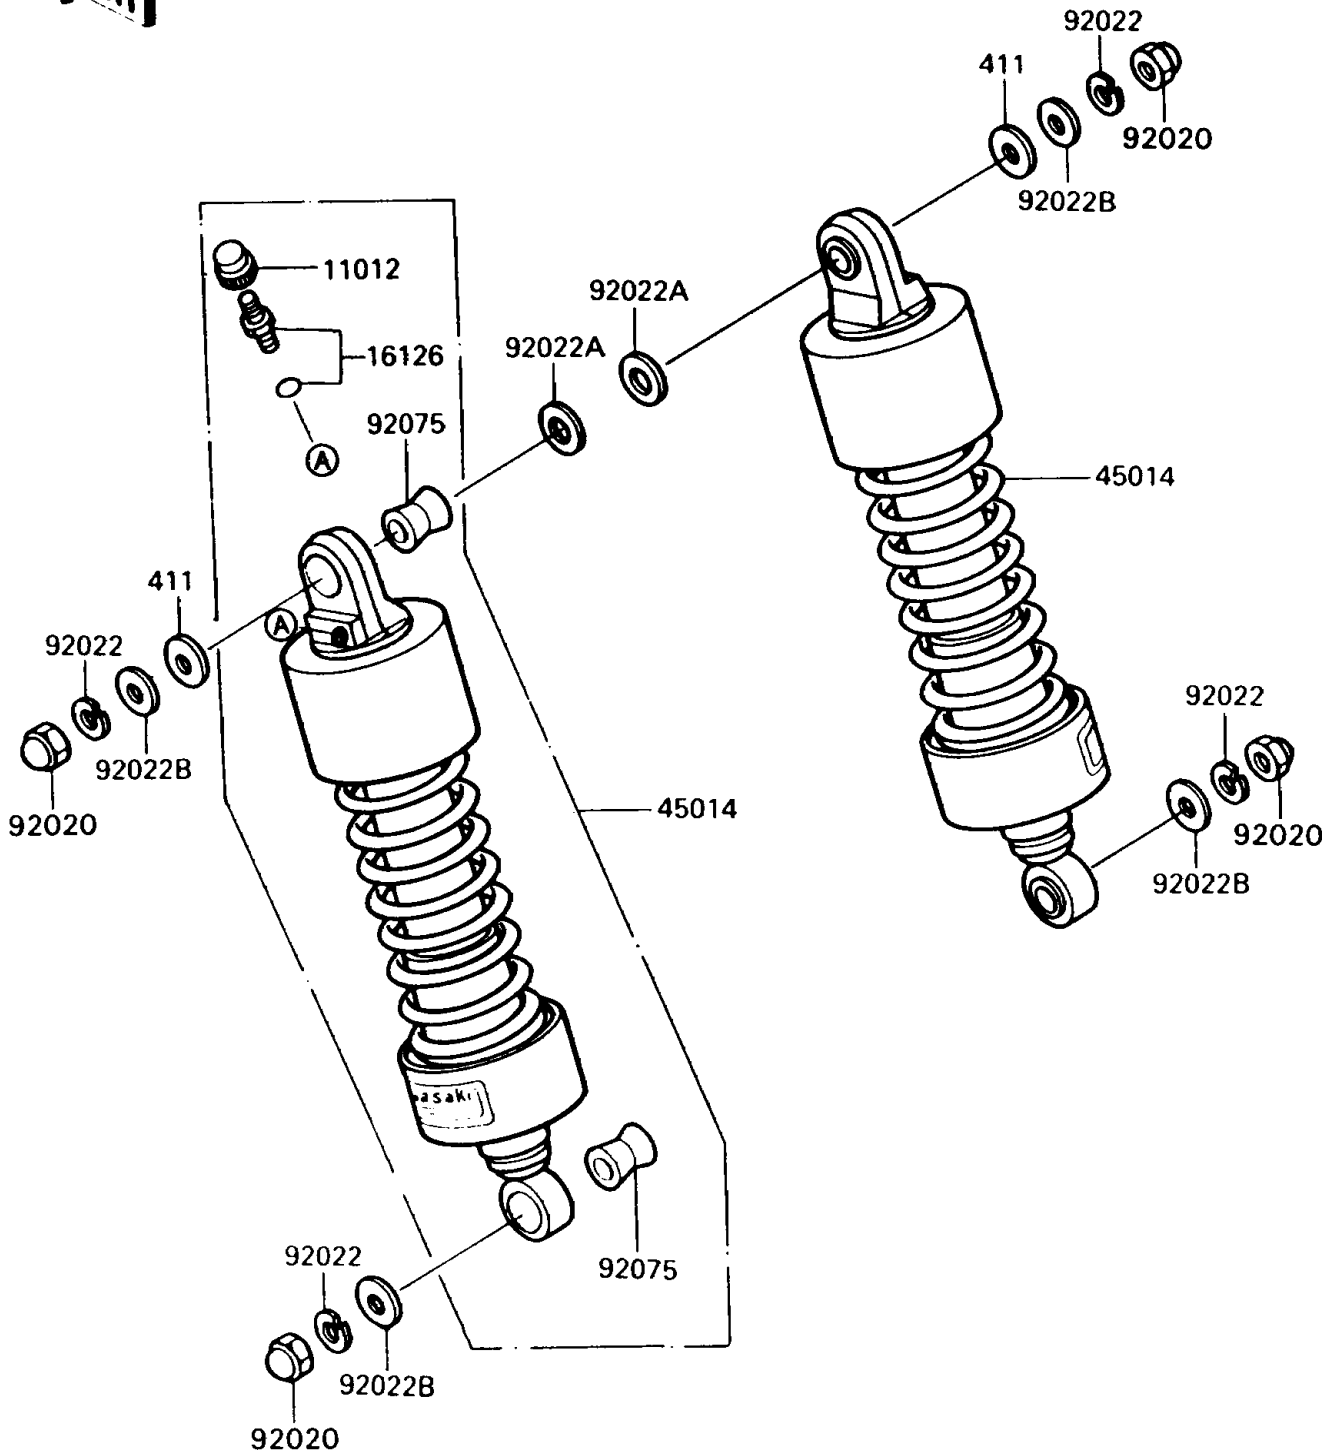

1990 Vulcan 750 PARTS DIAGRAM

Suspension/Shock Absorber

F2151

1990 Vulcan 750 PARTS LIST

Suspension/Shock Absorber

ITEM NAME	PART NUMBER	QUANTITY
WASHER-PLAIN,10MM (Ref # 411)	411D1000	1
CAP,AIR VALVE (Ref # 11012)	11012-1469	1
VALVE,AIR (Ref # 16126)	16126-1105	1
SHOCKABSORBER (Ref # 45014)	45014-1304	1
NUT,CAP,10MM (Ref # 92020)	92020-003	1
WASHER,SPRING,10MM (Ref # 92022)	92022-1540	1
WASHER,15X26X2.3 (Ref # 92022A)	92022-1577	1
WASHER,10.5X26X2.3 (Ref # 92022B)	92022-246	1
DAMPER,SHOCKABSORBER (Ref # 92075)	92075-1387	1