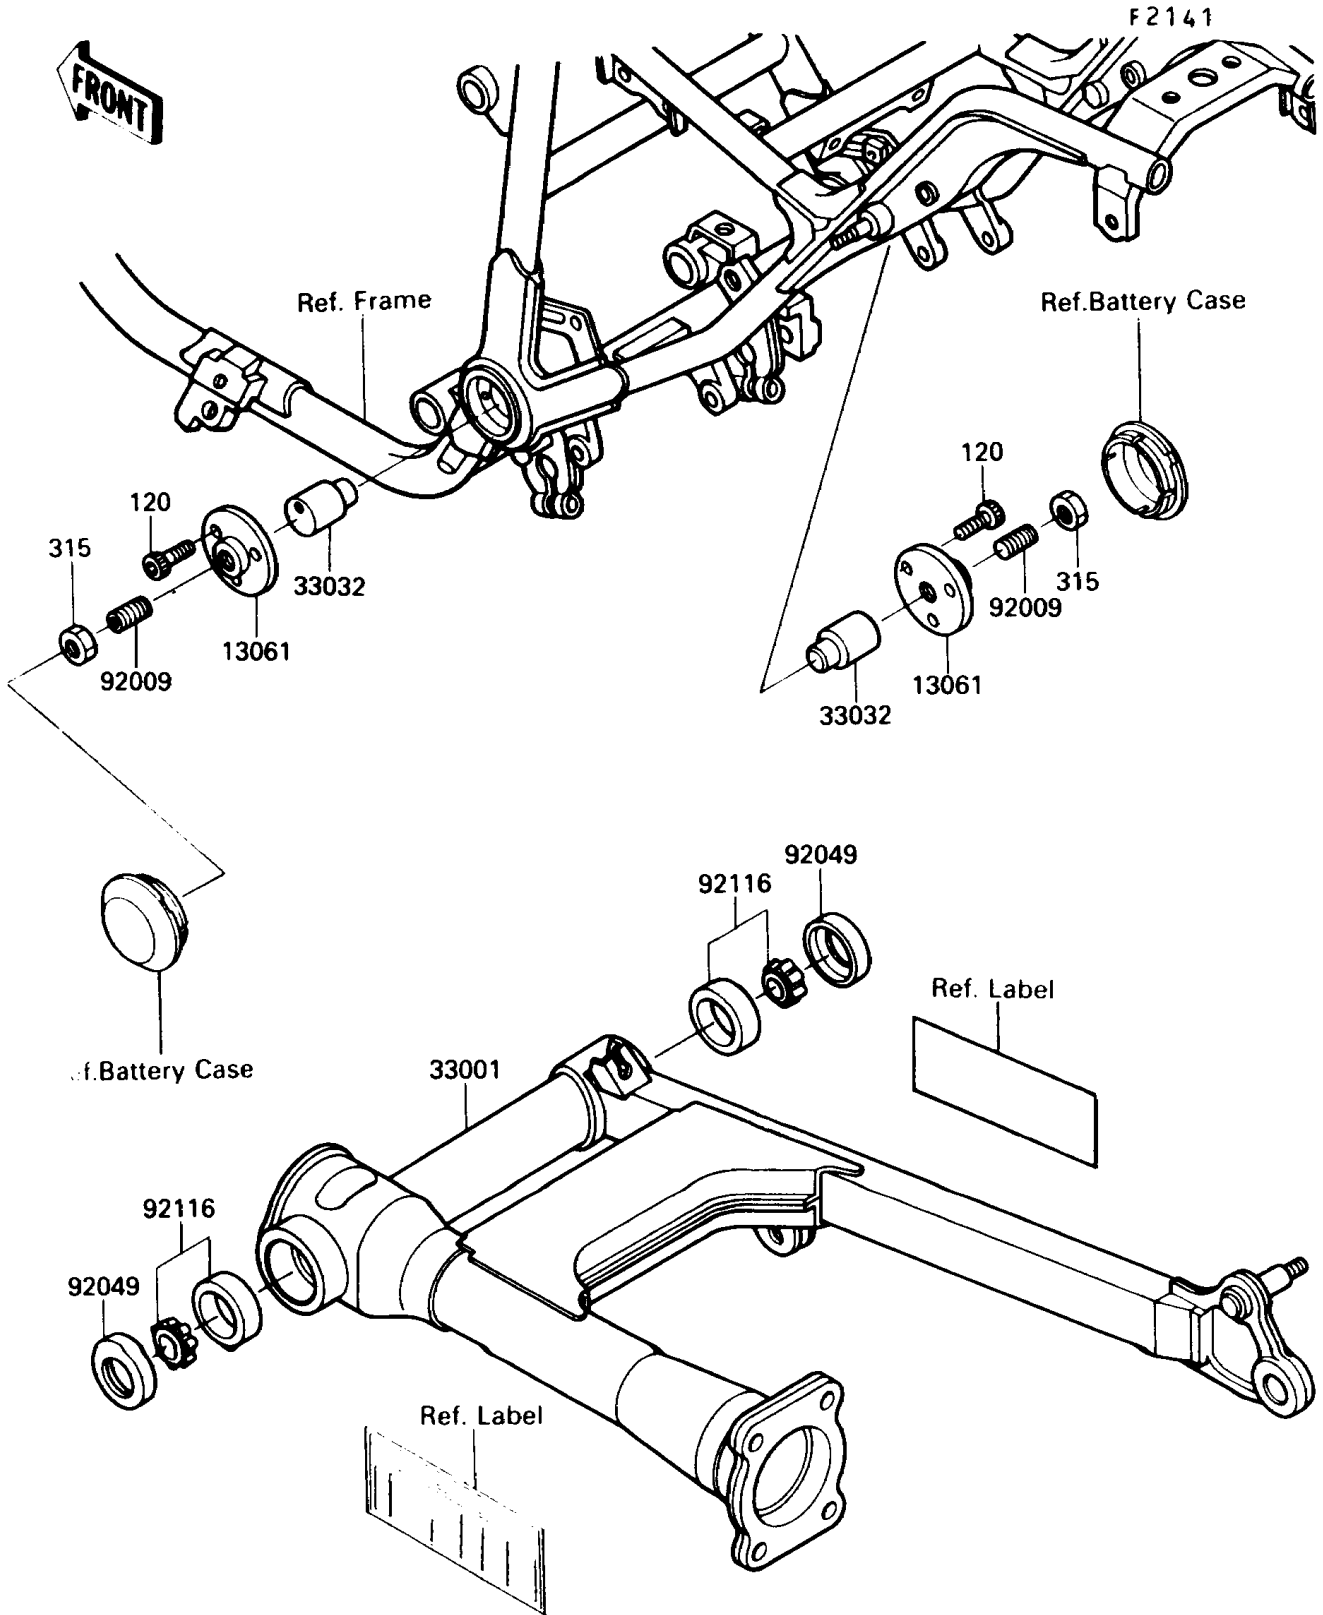

1990 Vulcan 750 PARTS DIAGRAM

Swing Arm

1990 Vulcan 750 PARTS LIST

Swing Arm

ITEM NAME	PART NUMBER	QUANTITY
BOLT-SOCKET,6X16 (Ref # 120)	120P0616	6
NUT-HEX-FINE (Ref # 315)	315B1200	2
BOSS (Ref # 13061)	13061-1149	2
ARM-COMP-SWING (Ref # 33001)	33001-1234	1
SHAFT-SWING ARM (Ref # 33032)	33032-1043	2
SCREW,SOCKET,12X22 (Ref # 92009)	92009-1374	2
SEAL-OIL,26406 (Ref # 92049)	92049-1030	2
BEARING-ROLLER,4T30203E1 (Ref # 92116)	92116-1001	2