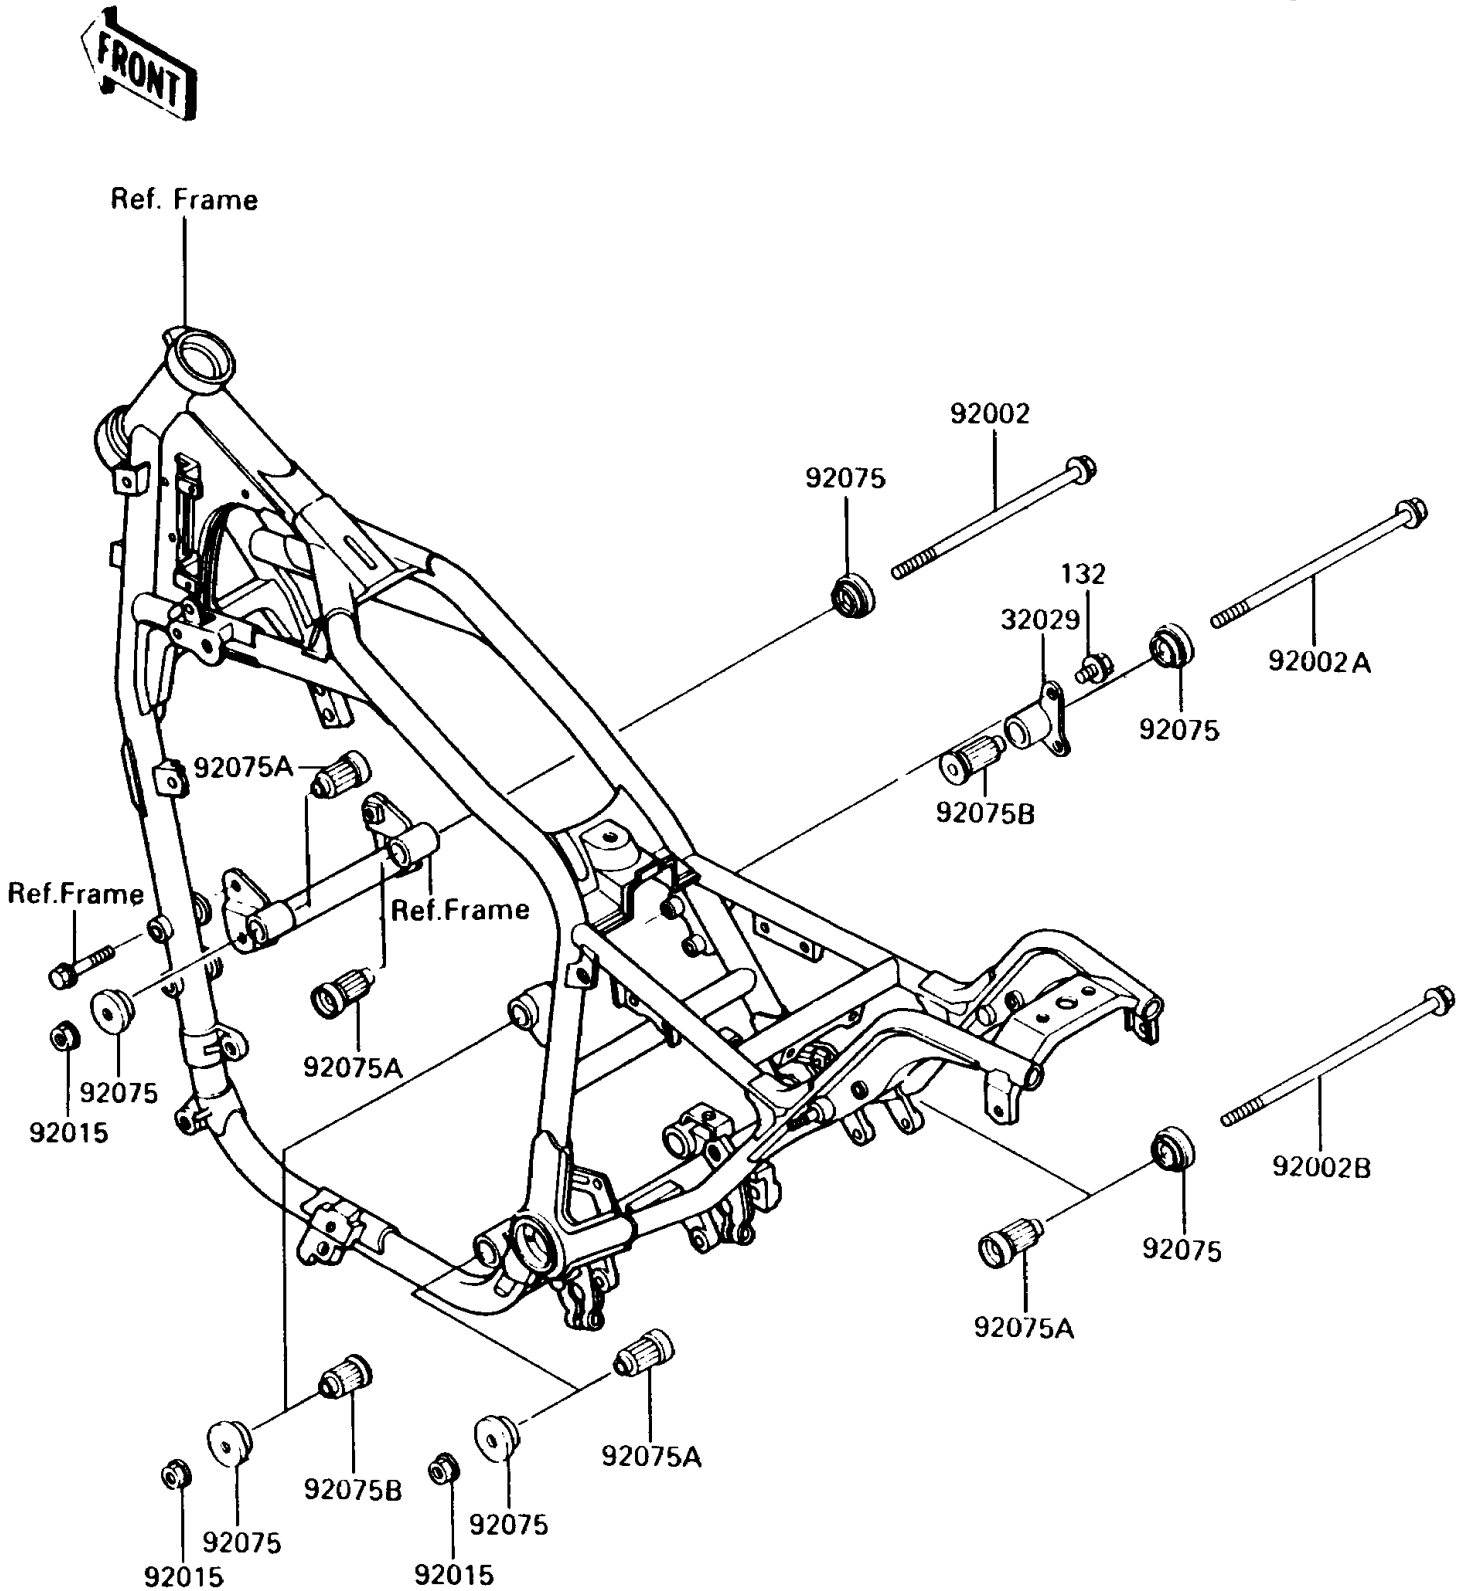

1990 Vulcan 750 PARTS DIAGRAM

Frame Fitting

F2131

1990 Vulcan 750 PARTS LIST

Frame Fitting

ITEM NAME	PART NUMBER	QUANTITY
BOLT-FLANGED-SMALL (Ref # 132)	132J0820	1
BRACKET-ENGINE (Ref # 32029)	32029-1392	1
BOLT,FLANGED,10X285 (Ref # 92002)	92002-1206	1
BOLT,FLANGED,10X260 (Ref # 92002A)	92002-1454	1
BOLT,FLANGED,10X330 (Ref # 92002B)	92002-1540	1
NUT,FLANGED,10MM (Ref # 92015)	92015-1180	1
DAMPER,ENGINE BRACKET (Ref # 92075)	92075-1738	1
DAMPER,ENGINE MOUNT,MAIN (Ref # 92075A)	92075-1739	1
DAMPER,ENGINE MOUNT (Ref # 92075B)	92075-1740	1