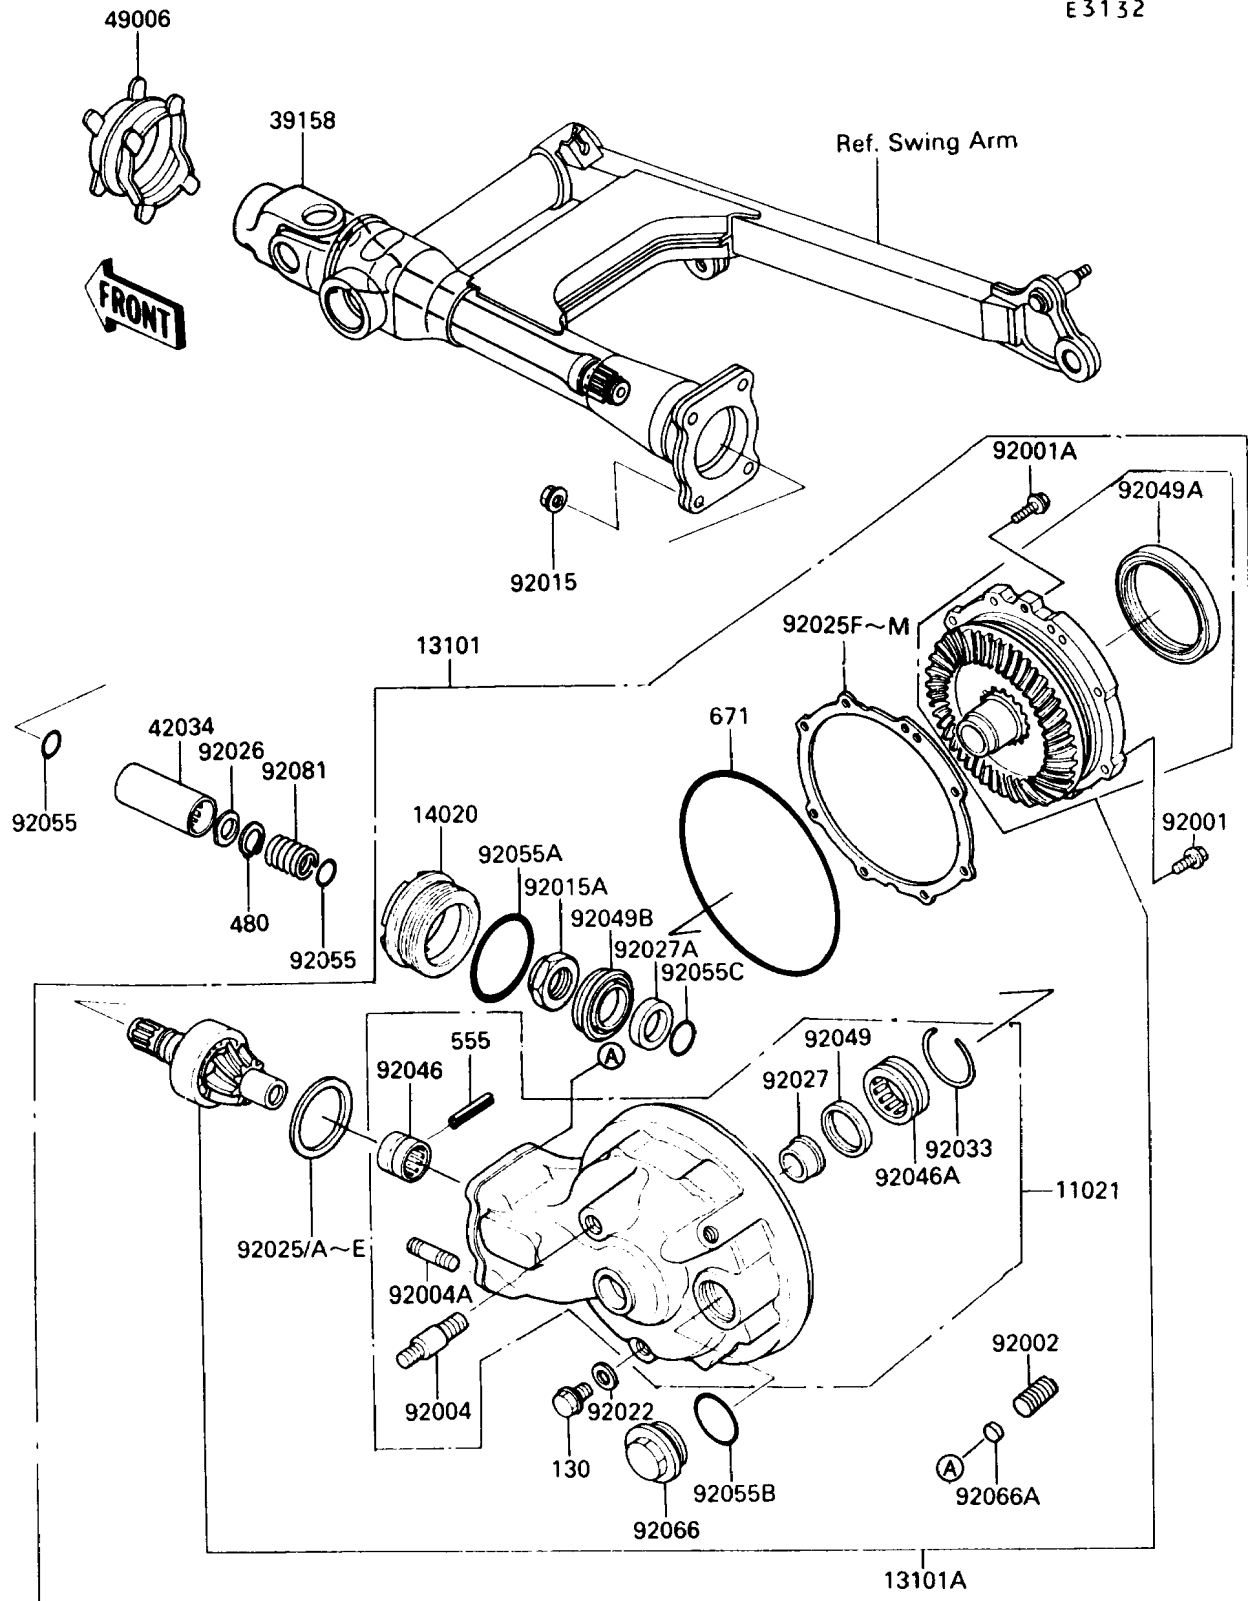

1990 Vulcan 750 PARTS DIAGRAM

Drive Shaft/Final Gear

E 31 32