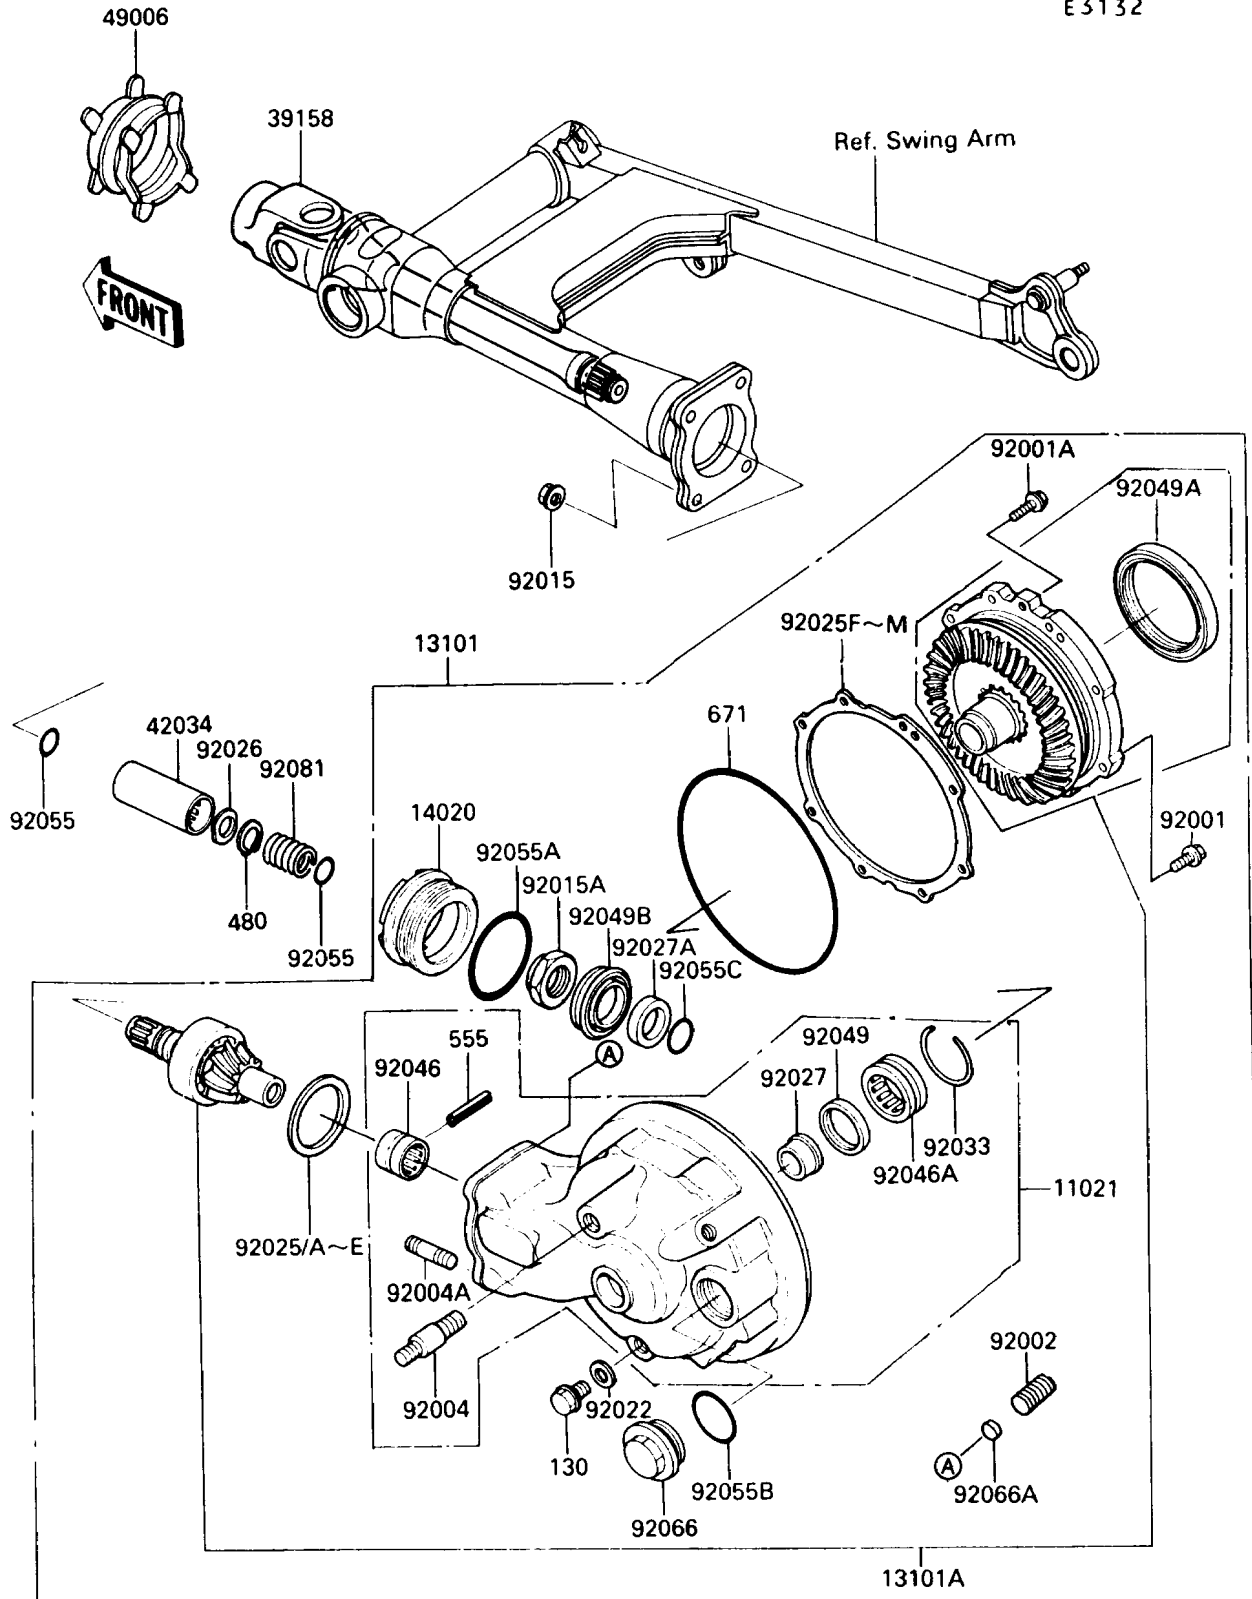

1990 Vulcan 750 PARTS DIAGRAM

Drive Shaft/Final Gear

E 31 32