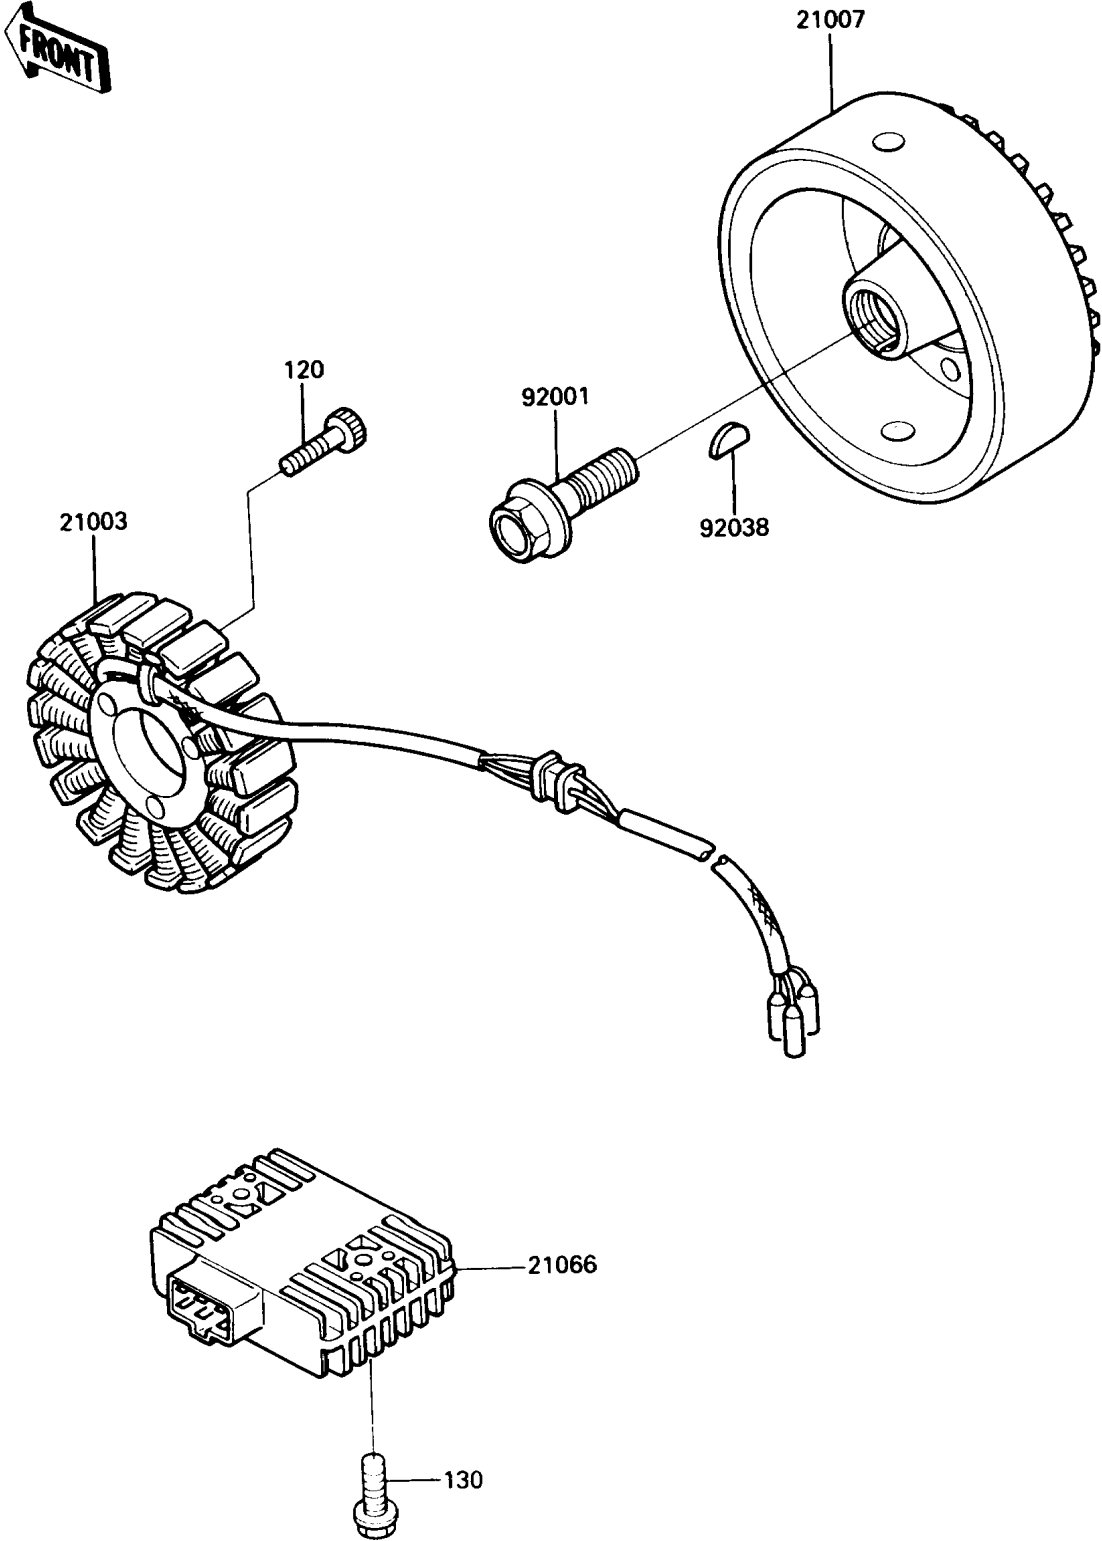

1990 Vulcan 750 PARTS DIAGRAM

Generator

E1810

1990 Vulcan 750 PARTS LIST

Generator

| ITEM NAME | PART NUMBER | QUANTITY |
|----------------------------------|-------------|----------|
| BOLT-SOCKET,6X35 (Ref # 120) | 120P0635 | 1 |
| BOLT-FLANGED,6X20 (Ref # 130) | 130B0620 | 1 |
| STATOR (Ref # 21003) | 21003-1118 | 1 |
| ROTOR (Ref # 21007) | 21007-1127 | 1 |
| REGULATOR-VOLTAGE (Ref # 21066) | 21066-1055 | 1 |
| BOLT,FLANGED,12X40 (Ref # 92001) | 92001-1146 | 1 |
| KEY,WOODRUFF (Ref # 92038) | 92038-001 | 1 |