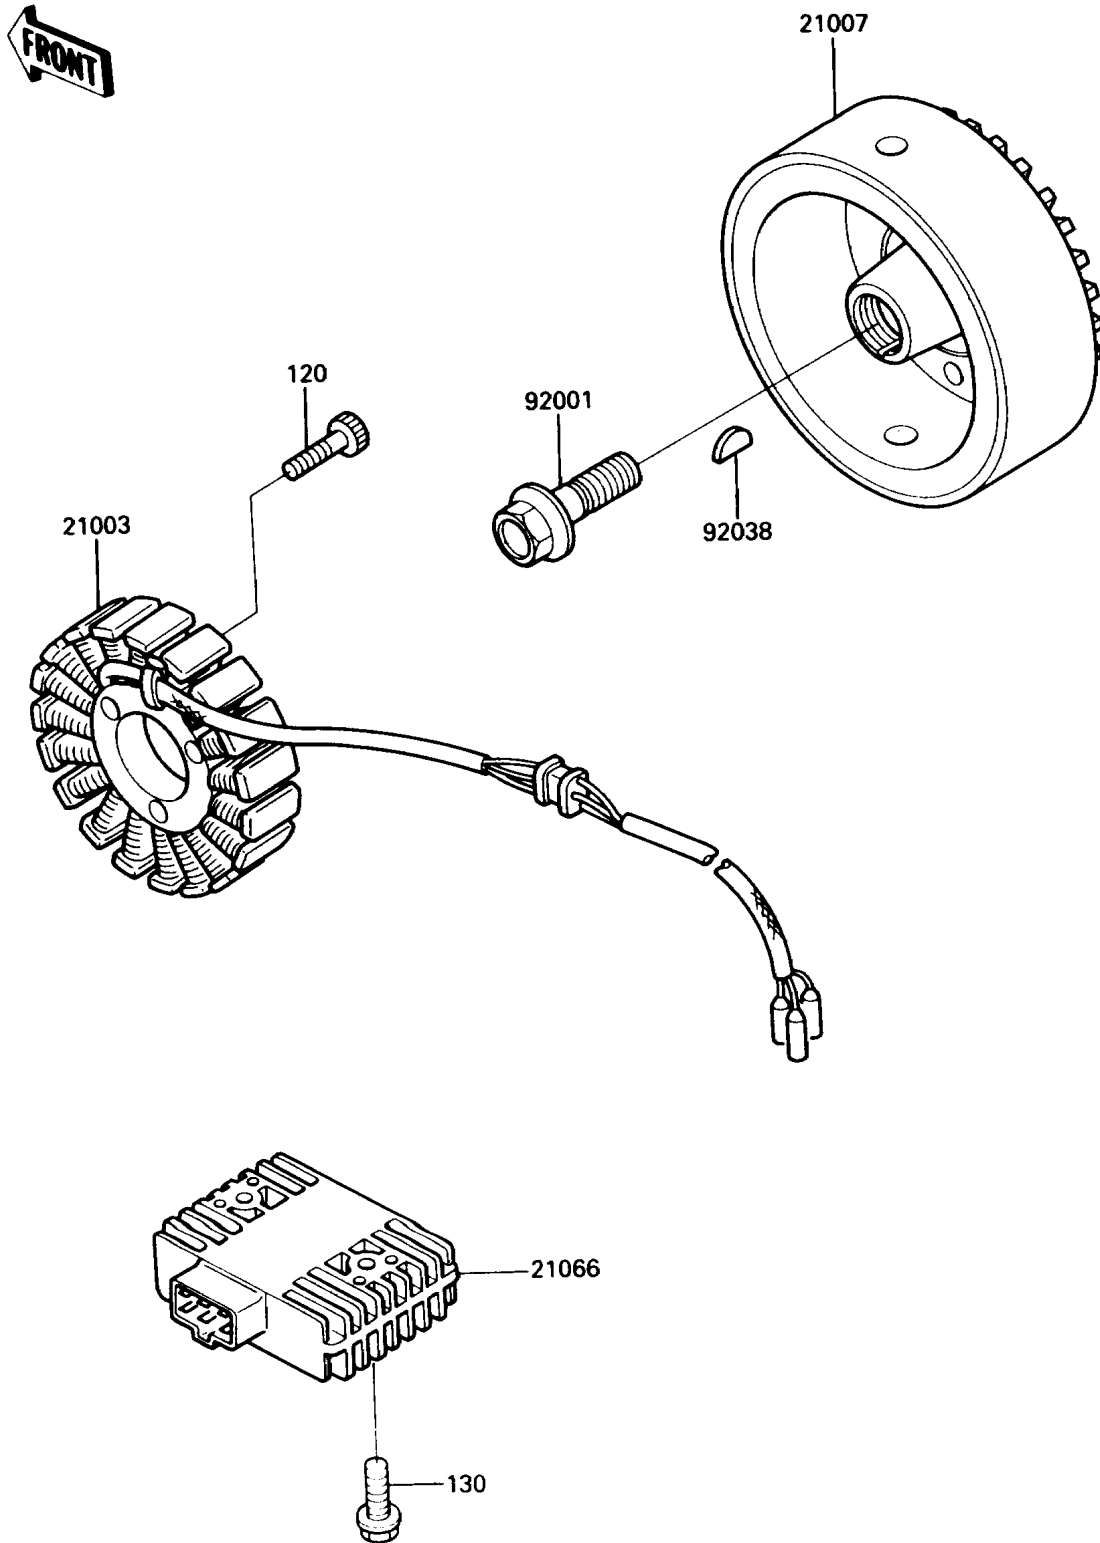

# 1990 Vulcan 750 PARTS DIAGRAM

Generator

E1810

# 1990 Vulcan 750 PARTS LIST

## Generator

ITEM NAME	PART NUMBER	QUANTITY
BOLT-SOCKET,6X35 (Ref # 120)	120P0635	3
BOLT-FLANGED,6X20 (Ref # 130)	130B0620	2
STATOR (Ref # 21003)	21003-1118	1
ROTOR (Ref # 21007)	21007-1127	1
REGULATOR-VOLTAGE (Ref # 21066)	21066-1055	1
BOLT,FLANGED,12X40 (Ref # 92001)	92001-1146	1
KEY,WOODRUFF (Ref # 92038)	92038-001	1