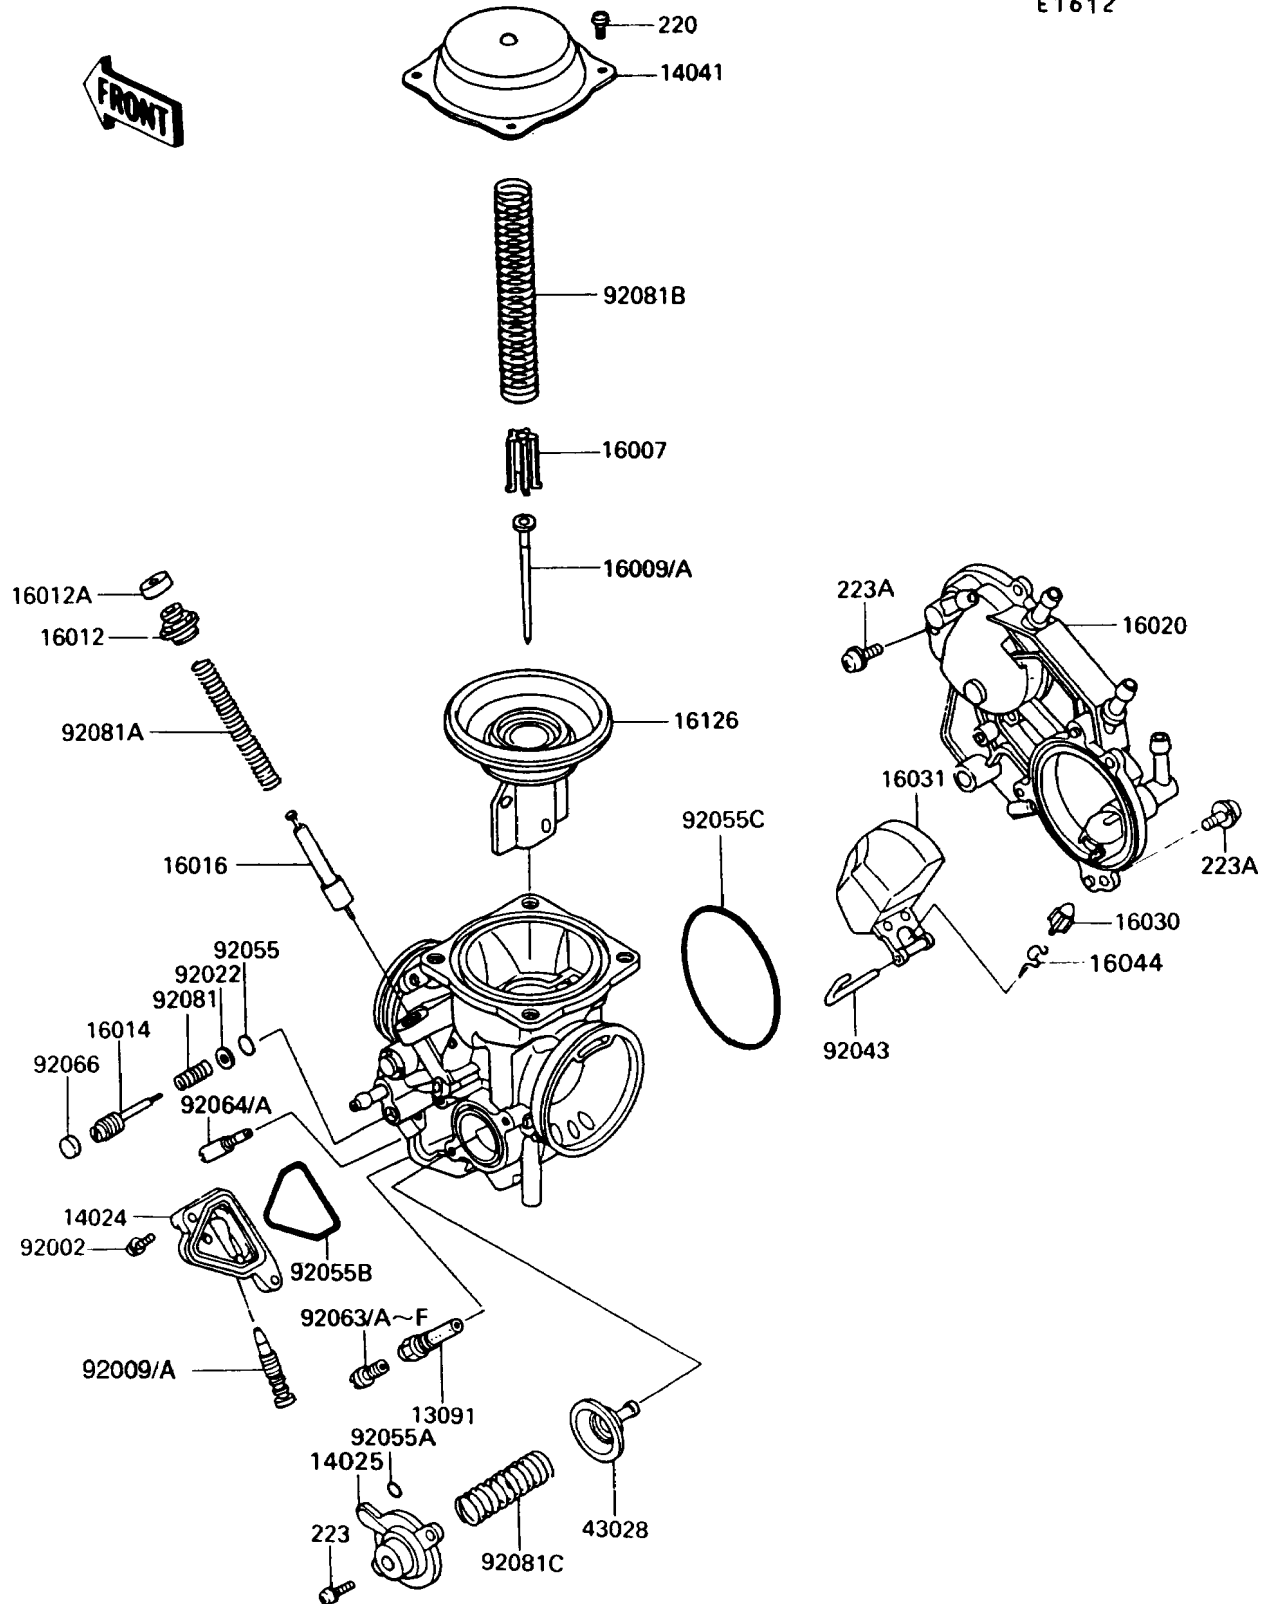

1990 Vulcan 750 PARTS DIAGRAM

Carburetor Parts

E1612