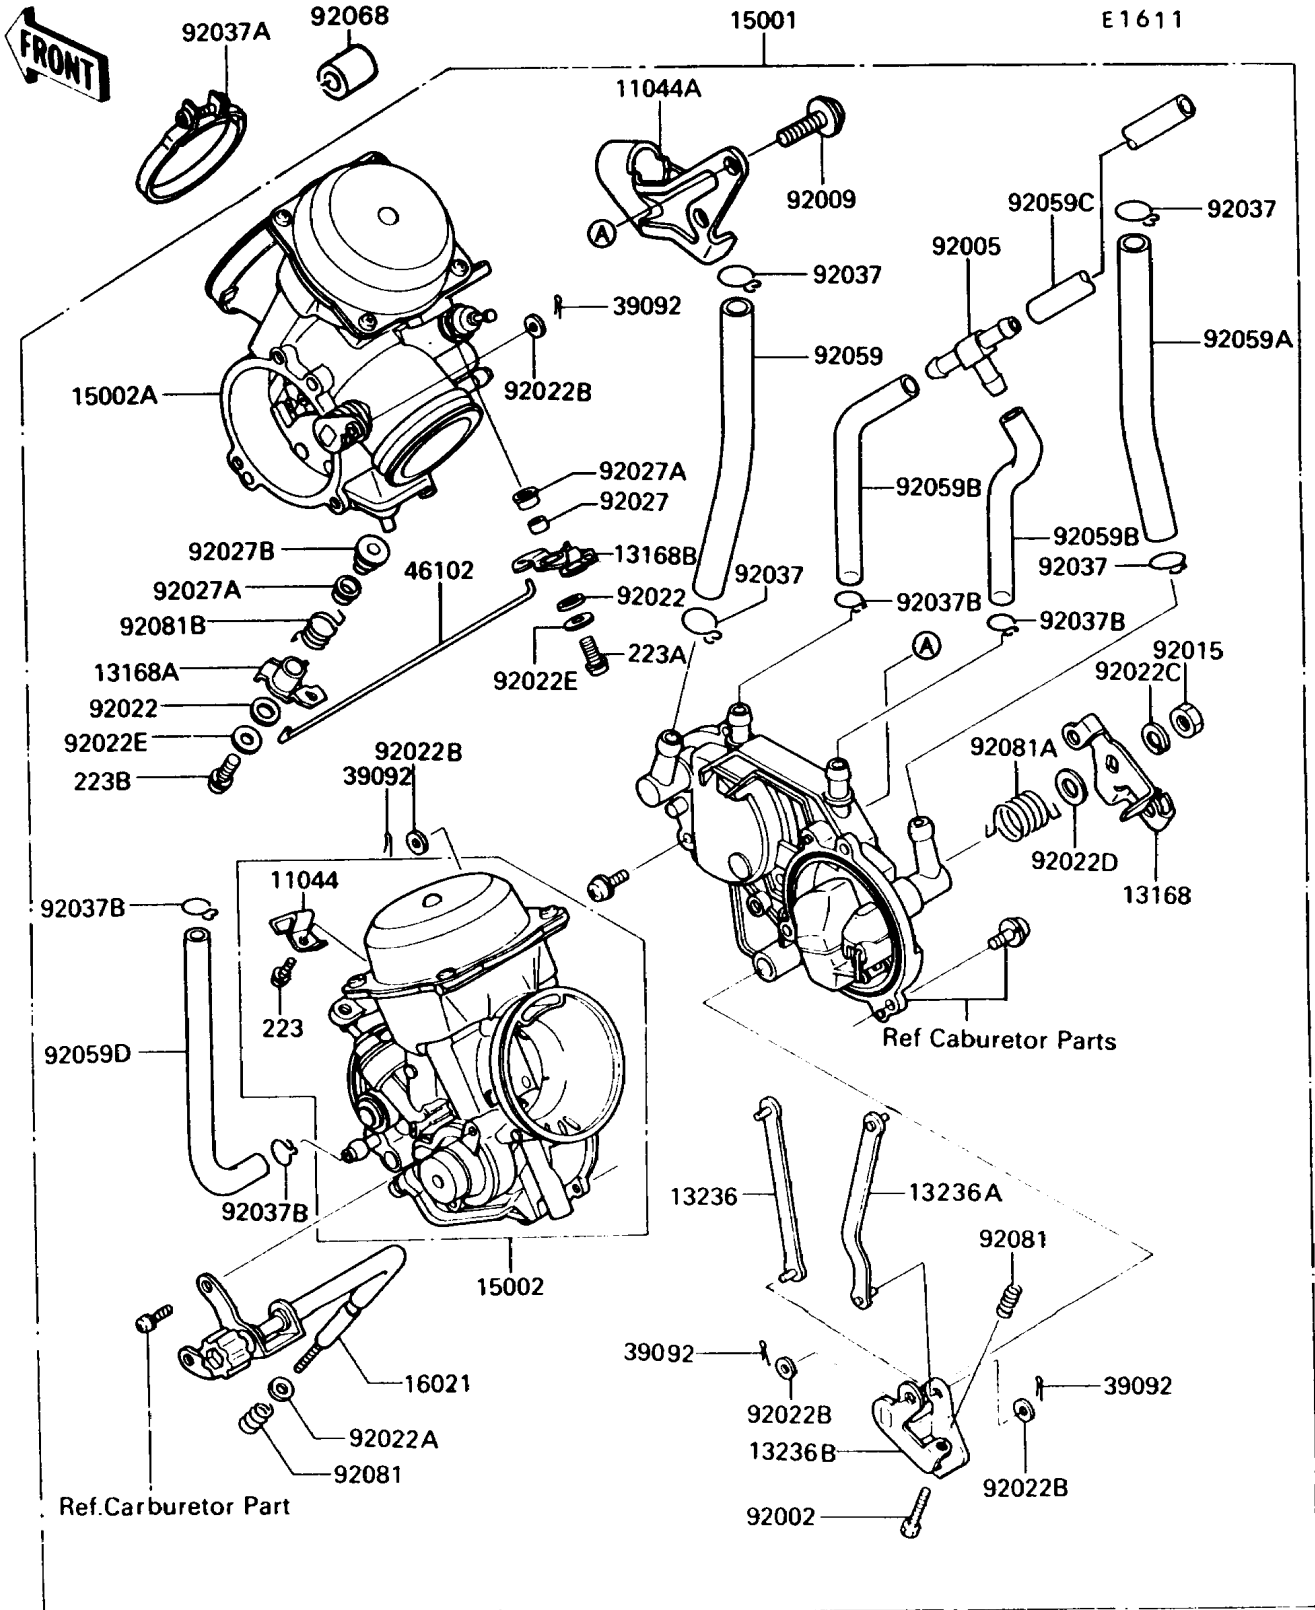

1990 Vulcan 750 PARTS DIAGRAM

Carburetor

1990 Vulcan 750 PARTS LIST

Carburetor

ITEM NAME	PART NUMBER	QUANTITY
BRACKET (Ref # 11044)	11044-1152	1
BRACKET,THROTTLE CABLE (Ref # 11044A)	11044-1351	1
LEVER,THROTTLE (Ref # 13168)	13168-1262	1
LEVER,PLUNGER,FR (Ref # 13168A)	13168-1275	1
LEVER,PLUNGER,RR (Ref # 13168B)	13168-1276	1
LEVER-COMP,FR (Ref # 13236)	13236-1130	1
LEVER-COMP,RR (Ref # 13236A)	13236-1131	1
LEVER-COMP,THROTTLE (Ref # 13236B)	13236-1132	1
CARBURETOR-ASSY (Ref # 15001)	15001-1306	1
CARBURETOR,FR (Ref # 15002)	15002-1394	1
CARBURETOR,RR (Ref # 15002A)	15002-1395	1
SCREW-THROTTLE STOP (Ref # 16021)	16021-1112	1
PIN-HAIR (Ref # 39092)	39092-1051	1
ROD,STARTER (Ref # 46102)	46102-1141	1
BOLT,THROTTLE ADJUST (Ref # 92002)	92002-1556	1
FITTING,T-TYPE (Ref # 92005)	92005-1135	1
SCREW,5X10 (Ref # 92009)	92009-1365	1
NUT,LOCK (Ref # 92015)	92015-1526	1
WASHER,6.1X11X0.8,POLYACETAL (Ref # 92022)	92022-1199	1
WASHER,PLAIN,STOP SPRING (Ref # 92022A)	92022-1480	1
WASHER,3.1X8X0.5,POLYACETAL (Ref # 92022B)	92022-1676	1
WASHER,SPRING (Ref # 92022C)	92022-1708	1
WASHER,8X16X1.1 (Ref # 92022D)	92022-1709	1
WASHER,4X10X1.5 (Ref # 92022E)	92022-1721	1
COLLAR (Ref # 92027)	92027-1917	1
COLLAR (Ref # 92027A)	92027-1918	1
COLLAR (Ref # 92027B)	92027-1919	1
CLAMP,FUEL HOSE (Ref # 92037)	92037-1158	1
CLAMP (Ref # 92037A)	92037-1637	1

1990 Vulcan 750 PARTS LIST

Carburetor

ITEM NAME	PART NUMBER	QUANTITY
CLAMP,TUBE (Ref # 92037B)	92037-1682	1
TUBE,FUEL,7.3X12.5X200 (Ref # 92059)	92059-1029	1
TUBE,7.3X12.5X260 (Ref # 92059A)	92059-1492	1
TUBE,7X11X55 (Ref # 92059B)	92059-1612	1
TUBE,7X11X260 (Ref # 92059C)	92059-1613	1
TUBE,5.3X10.5X100 (Ref # 92059D)	92059-1623	1
SPRING,THROTTLE STOP SCREW (Ref # 92081)	92081-1617	1
SPRING,THROTTLE LEVER (Ref # 92081A)	92081-1841	1
SCREW-PAN-WS-CROS (Ref # 223)	223D0408	1
SCREW-PAN-WS-CROS (Ref # 223A)	223D0414	1
SCREW-PAN-WS-CROS (Ref # 223B)	223D0420	1
SPRING,PLUNGER LEVER (Ref # 92081B)	92081-1842	1
PLUG,12X25 (Ref # 92068)	92068-006	1