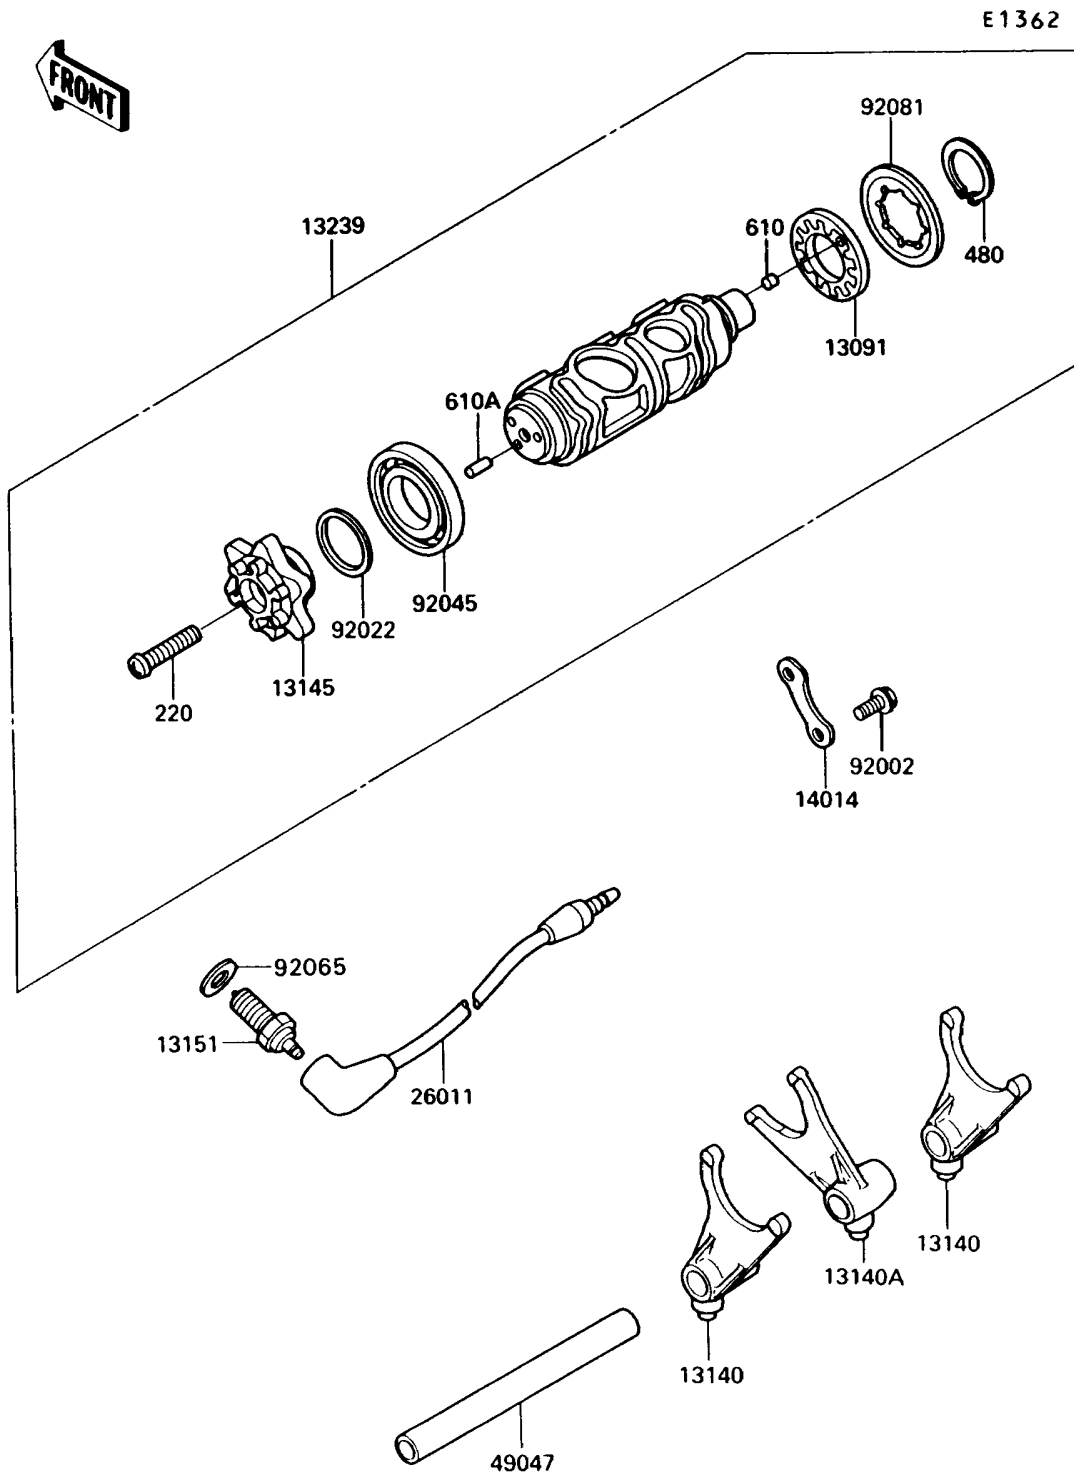

## 1991 Vulcan 750 PARTS DIAGRAM

Change Drum/Shift Fork

## 1991 Vulcan 750 PARTS LIST

Change Drum/Shift Fork

ITEM NAME	PART NUMBER	QUANTITY
SCREW-PAN-CROS,6X30 (Ref # 220)	220B0630	1
CIRCLIP-TYPE-C,22MM (Ref # 480)	480J2200	1
ROLLER,4X4 (Ref # 610)	610A0404	1
ROLLER,4X10 (Ref # 610A)	610A0410	1
HOLDER,CHANGE DRUM (Ref # 13091)	13091-1389	1
FORK-SHIFT (Ref # 13140)	13140-1126	1
FORK-SHIFT (Ref # 13140A)	13140-1138	1
CAM-CHANGE DRUM (Ref # 13145)	13145-1051	1
SWITCH-COMP,NEUTRAL (Ref # 13151)	13151-1008	1
DRUM-ASSY-CHANGE (Ref # 13239)	13239-1126	1
PLATE-POSITION (Ref # 14014)	14014-1014	1
WIRE-LEAD (Ref # 26011)	26011-1294	1
ROD-SHIFT (Ref # 49047)	49047-1059	1
BOLT,6X12 (Ref # 92002)	92002-1563	1
WASHER,25.3X30X1 (Ref # 92022)	92022-161	1
BEARING-BALL,16005Z (Ref # 92045)	92045-1030	1
GASKET,10.5X16X1,DRAIN PLUG (Ref # 92065)	92065-058	1
SPRING (Ref # 92081)	92081-1895	1