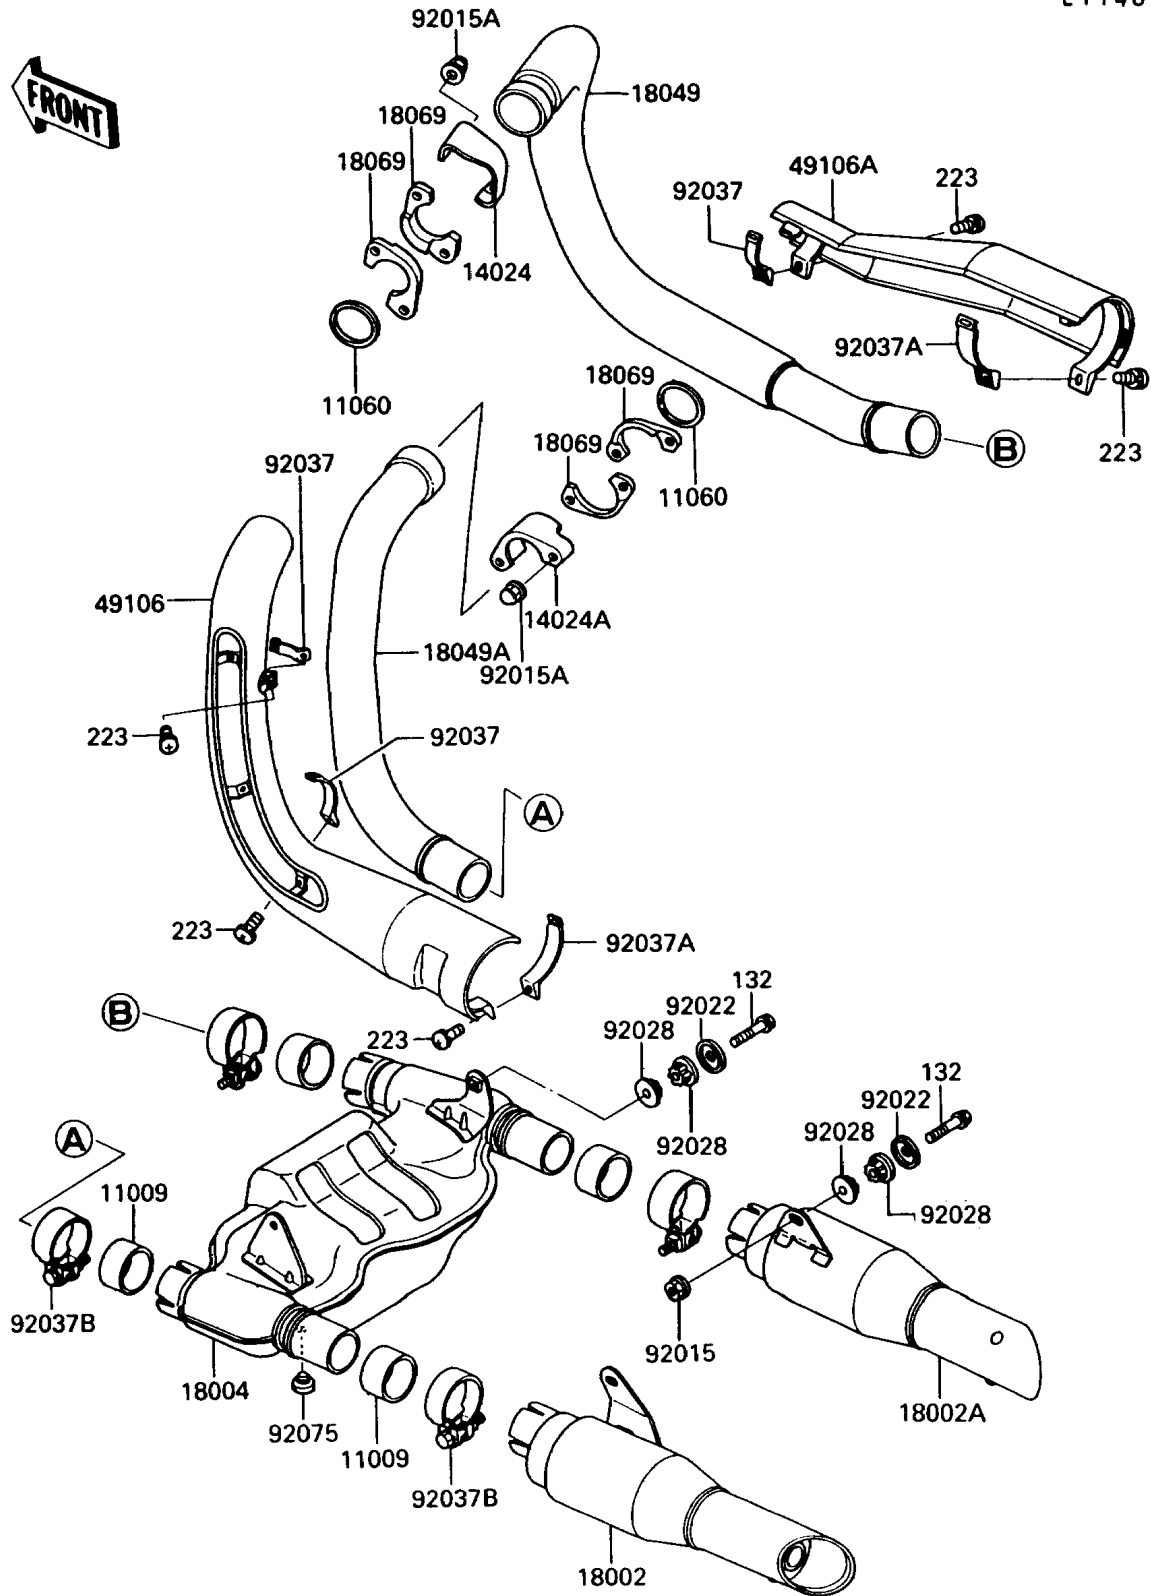

1990 Vulcan 750 PARTS DIAGRAM

Muffler

E1140

1990 Vulcan 750 PARTS LIST

Muffler

ITEM NAME	PART NUMBER	QUANTITY
BOLT-FLANGED-SMALL (Ref # 132)	132E0840	1
SCREW-PAN-WS-CROS (Ref # 223)	223X0620	1
GASKET,EXHAUST PIPE CONNECTING (Ref # 11009)	11009-1666	1
GASKET,EXHAUST PIPE (Ref # 11060)	11060-1119	1
COVER,FR (Ref # 14024)	14024-1091	1
COVER,RR (Ref # 14024A)	14024-1092	1
BODY-COMP-MUFFLER,LH (Ref # 18002)	18002-1701	1
BODY-COMP-MUFFLER,RH (Ref # 18002A)	18002-1702	1
CHAMBER-PREMUFFLER (Ref # 18004)	18004-1055	1
PIPE-EXHAUST,FR (Ref # 18049)	18049-1373	1
PIPE-EXHAUST,RR (Ref # 18049A)	18049-1374	1
HOLDER-EXHAUST PIPE (Ref # 18069)	18069-1061	1
COVER-MUFFLER,LH (Ref # 49106)	49106-1053	1
COVER-MUFFLER,RH (Ref # 49106A)	49106-1054	1
NUT,FLANGED,8MM (Ref # 92015)	92015-1014	1
NUT,CAP,8MM (Ref # 92015A)	92015-1371	1
WASHER,CAP TYPE (Ref # 92022)	92022-1638	1
BUSHING-RUBBER,MUFFLER (Ref # 92028)	92028-1329	1
CLAMP,EXHAUST PIPE COVER (Ref # 92037)	92037-1613	1
CLAMP,MUFFLER COVER (Ref # 92037A)	92037-1615	1
CLAMP,52MM (Ref # 92037B)	92037-1633	1
DAMPER (Ref # 92075)	92075-005	1