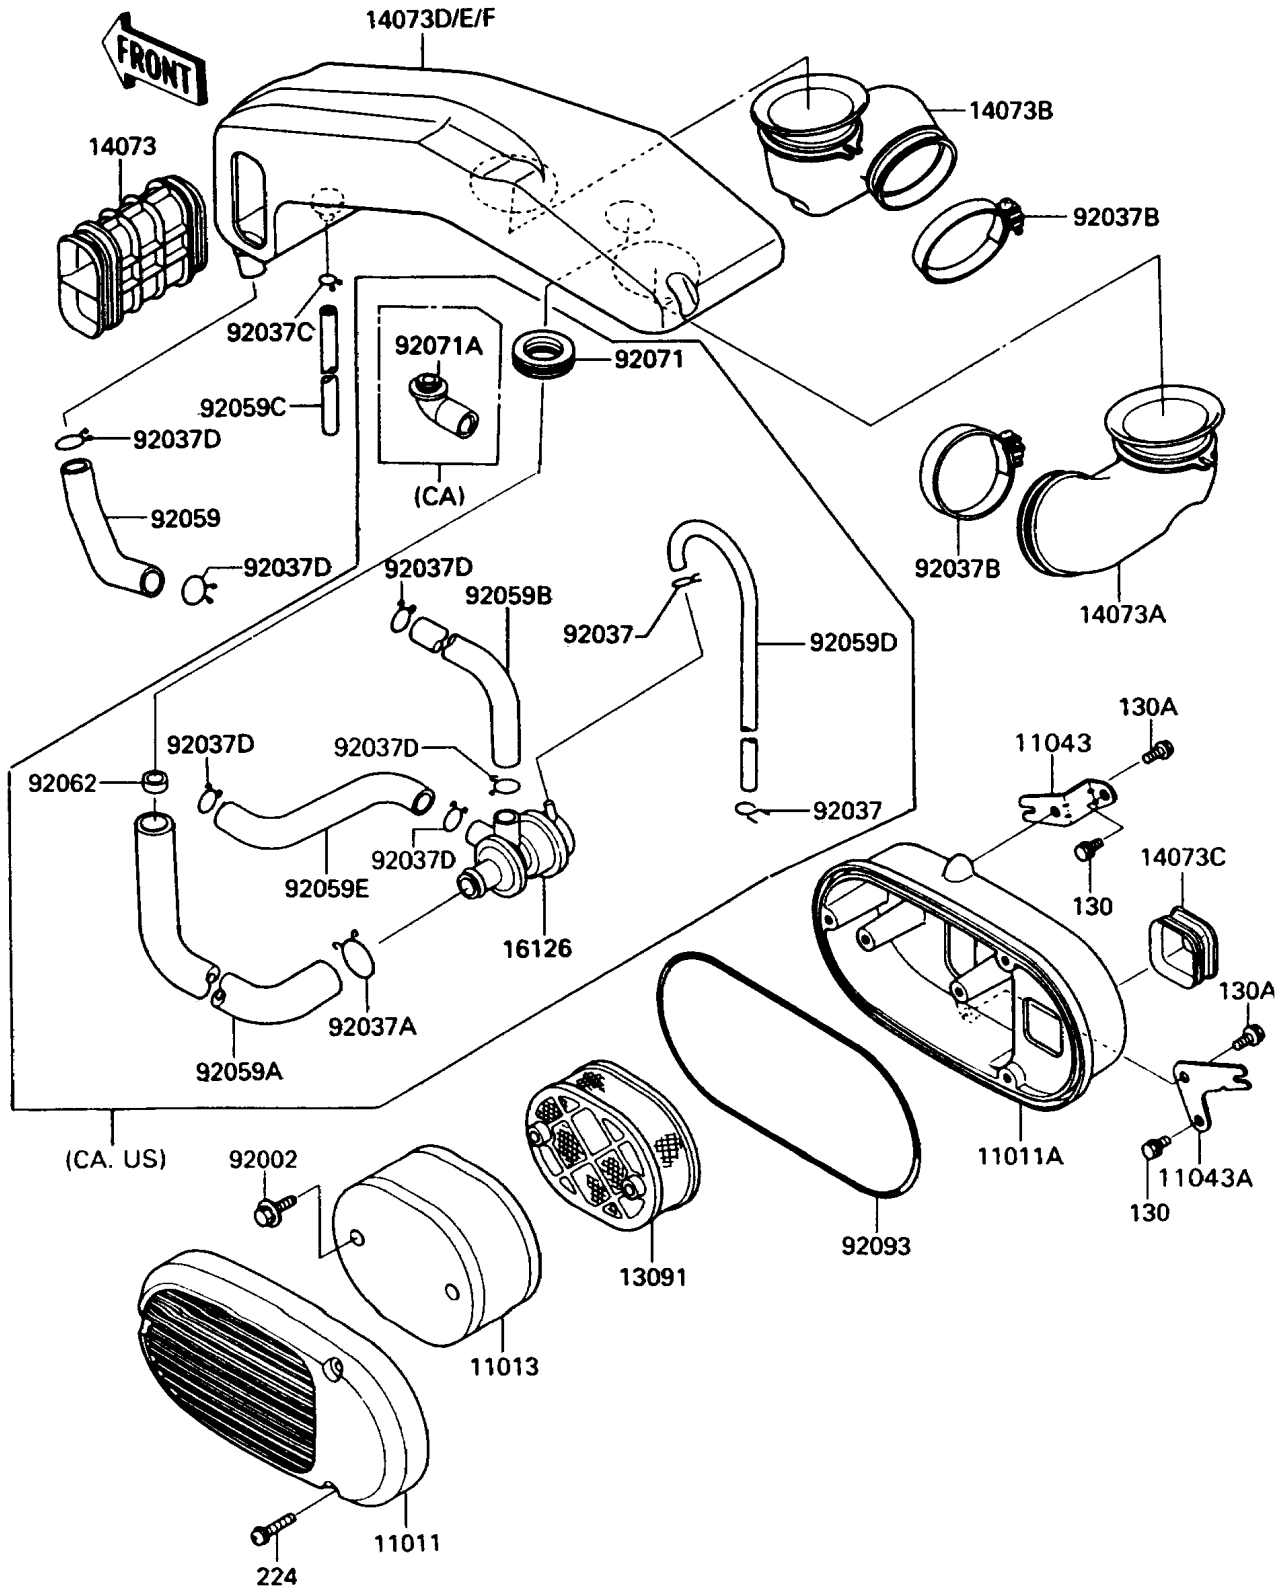

1990 Vulcan 750 PARTS DIAGRAM

Air Filter

E1130

1990 Vulcan 750 PARTS LIST

Air Filter

ITEM NAME	PART NUMBER	QUANTITY
CASE-AIR FILTER,OUTSIDE (Ref # 11011)	11011-1181	1
CASE-AIR FILTER,INSIDE (Ref # 11011A)	11011-1225	1
ELEMENT-AIR FILTER (Ref # 11013)	11013-1122	1
BRACKET,AIR FILTER CASE (Ref # 11043)	11043-1181	1
BRACKET,AIR FILTER CASE (Ref # 11043A)	11043-1975	1
HOLDER,ELEMENT (Ref # 13091)	13091-1345	1
DUCT,AIR FILTER (Ref # 14073)	14073-1197	1
DUCT,FR,CARBURATOR (Ref # 14073A)	14073-1199	1
DUCT,RR,CARBURATOR (Ref # 14073B)	14073-1200	1
DUCT,INLET (Ref # 14073C)	14073-1209	1
BOLT,6X25 (Ref # 92002)	92002-1137	1
CLAMP (Ref # 92037B)	92037-115	1
CLAMP,TUBE (Ref # 92037C)	92037-147	1
TUBE,15X20X116 (Ref # 92059)	92059-1512	1
TUBE (Ref # 92059C)	92059-1603	1
BOLT-FLANGED,6X10,BLACK (Ref # 130)	130C0610	1
BOLT-FLANGED,6X12 (Ref # 130A)	130C0612	1
SCREW-PAN-WP-CROS (Ref # 224)	224C0630	1
SEAL,AIR FILTER (Ref # 92093)	92093-1177	1
DUCT,MAIN (Ref # 14073D)	14073-1281	1
DUCT,MAIN (Ref # 14073E)	14073-1282	1
DUCT,MAIN (Ref # 14073F)	14073-1283	1
VALVE,AIR SWITCH (Ref # 16126)	16126-1139	1
CLAMP,TUBE (Ref # 92037)	92037-072	1
CLAMP,TUBE (Ref # 92037A)	92037-1076	1
CLAMP,TUBE (Ref # 92037D)	92037-213	2
TUBE,19X25X600 (Ref # 92059A)	92059-1537	1
TUBE (Ref # 92059B)	92059-1587	1
TUBE,4X9X330 (Ref # 92059D)	92059-1617	1

1990 Vulcan 750 PARTS LIST

Air Filter

ITEM NAME	PART NUMBER	QUANTITY
TUBE (Ref # 92059E)	92059-1618	1
NOZZLE,7X20.3X10 (Ref # 92062)	92062-1061	1
GROMMET,AIR FILTER (Ref # 92071)	92071-1013	1
GROMMET,AIR FILTER (Ref # 92071A)	92071-1114	1