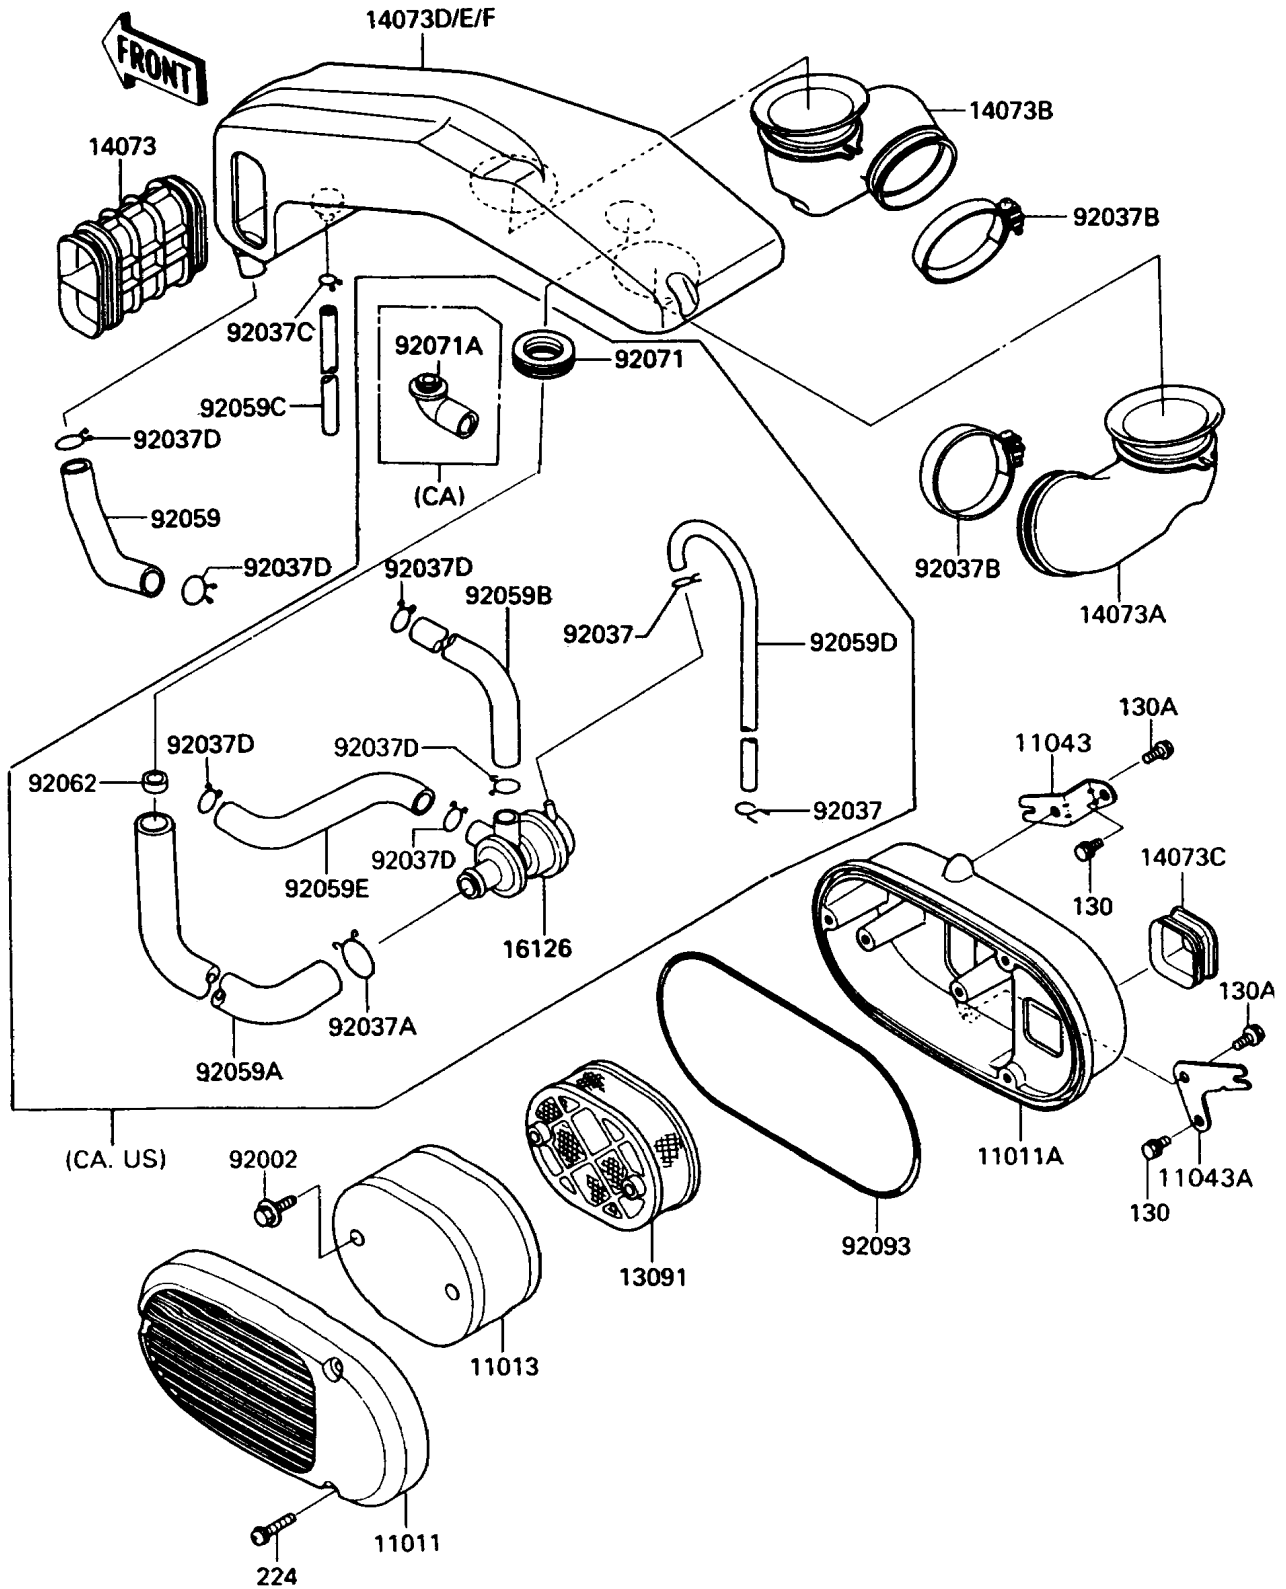

1990 Vulcan 750 PARTS DIAGRAM

Air Filter

E1130

1990 Vulcan 750 PARTS LIST

Air Filter

ITEM NAME	PART NUMBER	QUANTITY
CASE-AIR FILTER,OUTSIDE (Ref # 11011)	11011-1181	2
CASE-AIR FILTER,INSIDE (Ref # 11011A)	11011-1225	2
ELEMENT-AIR FILTER (Ref # 11013)	11013-1122	2
BRACKET,AIR FILTER CASE (Ref # 11043)	11043-1181	2
BRACKET,AIR FILTER CASE (Ref # 11043A)	11043-1975	2
HOLDER,ELEMENT (Ref # 13091)	13091-1345	2
DUCT,AIR FILTER (Ref # 14073)	14073-1197	2
DUCT,FR,CARBURATOR (Ref # 14073A)	14073-1199	1
DUCT,RR,CARBURATOR (Ref # 14073B)	14073-1200	1
DUCT,INLET (Ref # 14073C)	14073-1209	2
BOLT,6X25 (Ref # 92002)	92002-1137	4
CLAMP (Ref # 92037B)	92037-115	2
CLAMP,TUBE (Ref # 92037C)	92037-147	1
TUBE,15X20X116 (Ref # 92059)	92059-1512	1
TUBE (Ref # 92059C)	92059-1603	1
BOLT-FLANGED,6X10,BLACK (Ref # 130)	130C0610	4
BOLT-FLANGED,6X12 (Ref # 130A)	130C0612	4
SCREW-PAN-WP-CROS (Ref # 224)	224C0630	6
SEAL,AIR FILTER (Ref # 92093)	92093-1177	2
DUCT,MAIN (Ref # 14073D)	14073-1281	1
DUCT,MAIN (Ref # 14073E)	14073-1282	1
DUCT,MAIN (Ref # 14073F)	14073-1283	1
VALVE,AIR SWITCH (Ref # 16126)	16126-1139	1
CLAMP,TUBE (Ref # 92037)	92037-072	2
CLAMP,TUBE (Ref # 92037A)	92037-1076	1
CLAMP,TUBE (Ref # 92037D)	92037-213	2
CLAMP,TUBE (Ref # 92037D)	92037-213	6
TUBE,19X25X600 (Ref # 92059A)	92059-1537	1
TUBE (Ref # 92059B)	92059-1587	1

1990 Vulcan 750 PARTS LIST

Air Filter

ITEM NAME	PART NUMBER	QUANTITY
TUBE,4X9X330 (Ref # 92059D)	92059-1617	1
TUBE (Ref # 92059E)	92059-1618	1
NOZZLE,7X20.3X10 (Ref # 92062)	92062-1061	1
GROMMET,AIR FILTER (Ref # 92071)	92071-1013	1
GROMMET,AIR FILTER (Ref # 92071A)	92071-1114	1