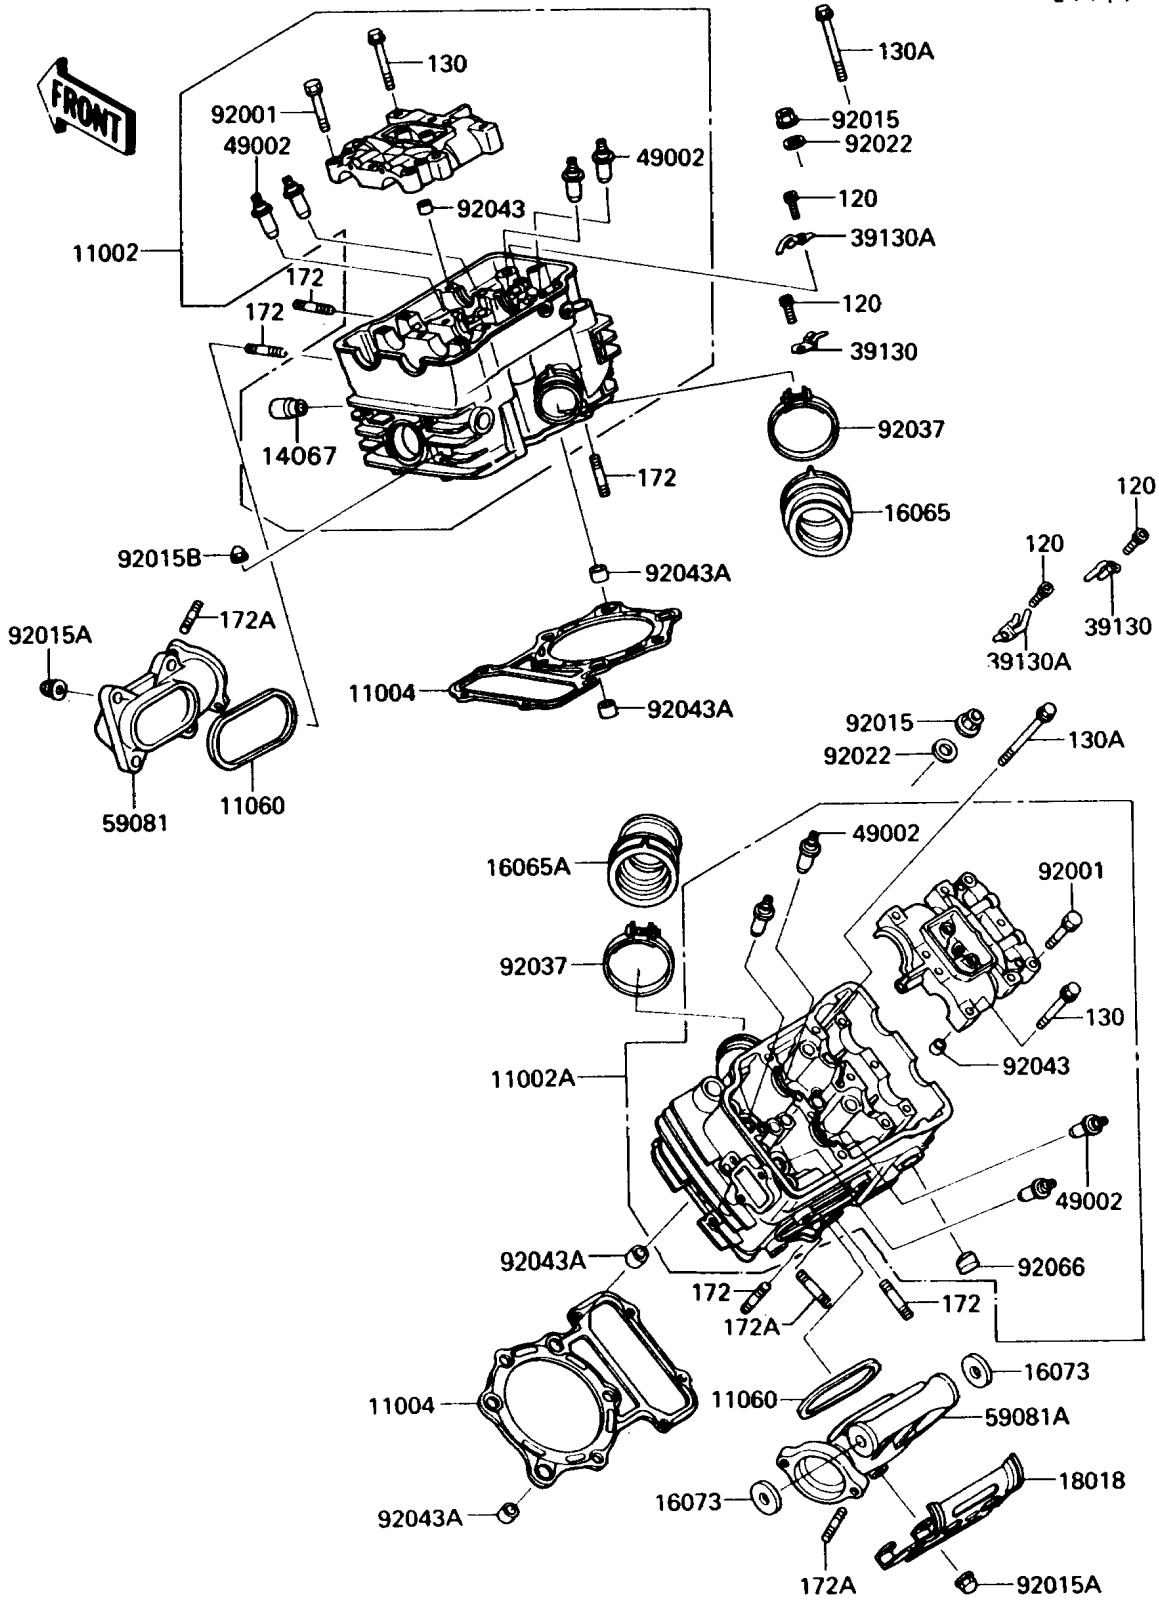

1990 Vulcan 750 PARTS DIAGRAM

Cylinder Head

E1111

1990 Vulcan 750 PARTS LIST

Cylinder Head

ITEM NAME	PART NUMBER	QUANTITY
BOLT-SOCKET,6X14 (Ref # 120)	120P0614	1
BOLT-FLANGED (Ref # 130)	130P0645	1
BOLT-FLANGED (Ref # 130A)	130P0675	1
BOLT-STUD,8X25 (Ref # 172)	172G0825	1
BOLT-STUD,8X30 (Ref # 172A)	172G0830	1
HEAD-ASSY-CYLINDER,FR (Ref # 11002)	11002-1214	1
HEAD-ASSY-CYLINDER,RR (Ref # 11002A)	11002-1215	1
GASKET-HEAD (Ref # 11004)	11004-1135	1
GASKET,EXHAUST MANIFOLD (Ref # 11060)	11060-1082	1
FITTING,BREATHER (Ref # 14067)	14067-006	1
HOLDER-CARBURETOR,FR (Ref # 16065)	16065-1122	1
HOLDER-CARBURETOR,RR (Ref # 16065A)	16065-1123	1
INSULATOR (Ref # 16073)	16073-1058	1
PLATE-HEAT GUARD (Ref # 18018)	18018-1065	1
SPRING-LEAF,ROCKER ARM (Ref # 39130)	39130-1055	1
SPRING-LEAF,ROCKER ARM (Ref # 39130A)	39130-1056	1
GUIDE-VALVE (Ref # 49002)	49002-1052	1
MANIFOLD-EXHAUST,FR (Ref # 59081)	59081-1125	1
MANIFOLD-EXHAUST,RR (Ref # 59081A)	59081-1141	1
BOLT,FLANGED,6X38 (Ref # 92001)	92001-1105	1
NUT,FLANGED CAP,10MM (Ref # 92015)	92015-076	1
NUT,CAP,8MM,BLACK (Ref # 92015A)	92015-1174	1
NUT,CAP,6MM (Ref # 92015B)	92015-1385	1
WASHER,10.5X20X1.6 (Ref # 92022)	92022-1591	1
CLAMP (Ref # 92037)	92037-1632	1
PIN,6.2X8X14 (Ref # 92043)	92043-1263	1
PIN,11X14X12.3 (Ref # 92043A)	92043-1266	1
PLUG,BREATHER (Ref # 92066)	92066-1035	1