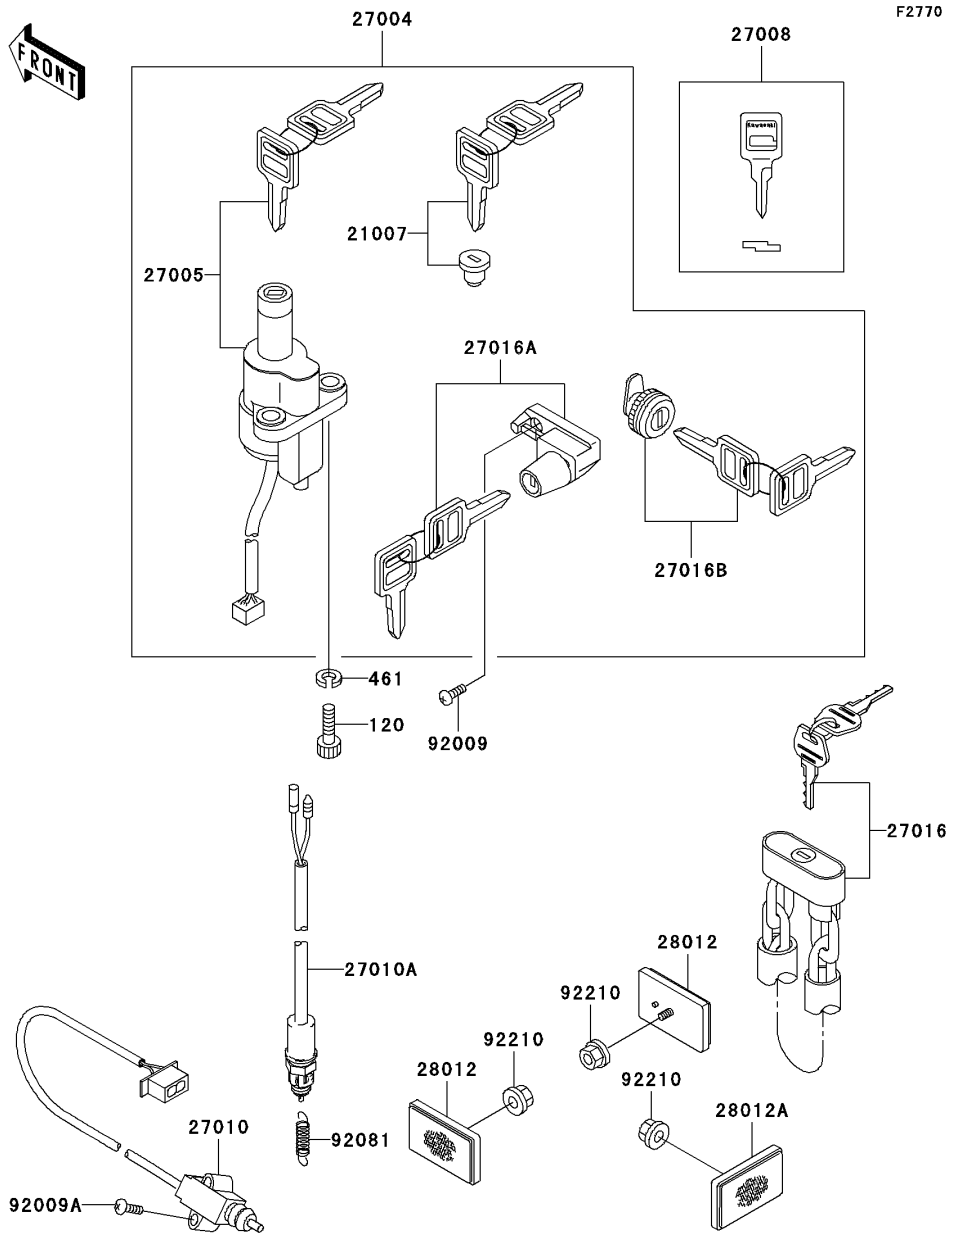

2004 Vulcan 750 PARTS DIAGRAM

Ignition Switch/Locks/Reflectors

2004 Vulcan 750 PARTS LIST

Ignition Switch/Locks/Reflectors

ITEM NAME	PART NUMBER	QUANTITY
BOLT-SOCKET (Ref # 120)	120T0822	2
WASHER-SPRING (Ref # 461)	461L0800	2
ROTOR,LOCK,TANK CAP (Ref # 21007)	21007-5005	1
SWITCH-ASSY (Ref # 27004)	27004-5270	1
SWITCH-ASSY-IGNITION (Ref # 27005)	27005-5052	1
KEY-LOCK,BLANK (Ref # 27008)	27008-1103	1
SWITCH,SIDE STAND (Ref # 27010)	27010-1189	1
SWITCH,REAR BRAKE (Ref # 27010A)	27010-1475	1
LOCK-ASSY,WHEEL (Ref # 27016)	27016-1051	1
LOCK-ASSY,HELMET (Ref # 27016A)	27016-5060	2
LOCK-ASSY,BOX (Ref # 27016B)	27016-5081	1
REFLECTOR-REFLEX,FR (Ref # 28012)	28012-1009	2
REFLECTOR-REFLEX,RR (Ref # 28012A)	28012-1051	1
SCREW,5X18 (Ref # 92009)	92009-1305	2
SCREW,5X20 (Ref # 92009A)	92009-1359	2
SPRING (Ref # 92081)	92081-1544	1
NUT,FLANGED,5MM (Ref # 92210)	92210-0007	3