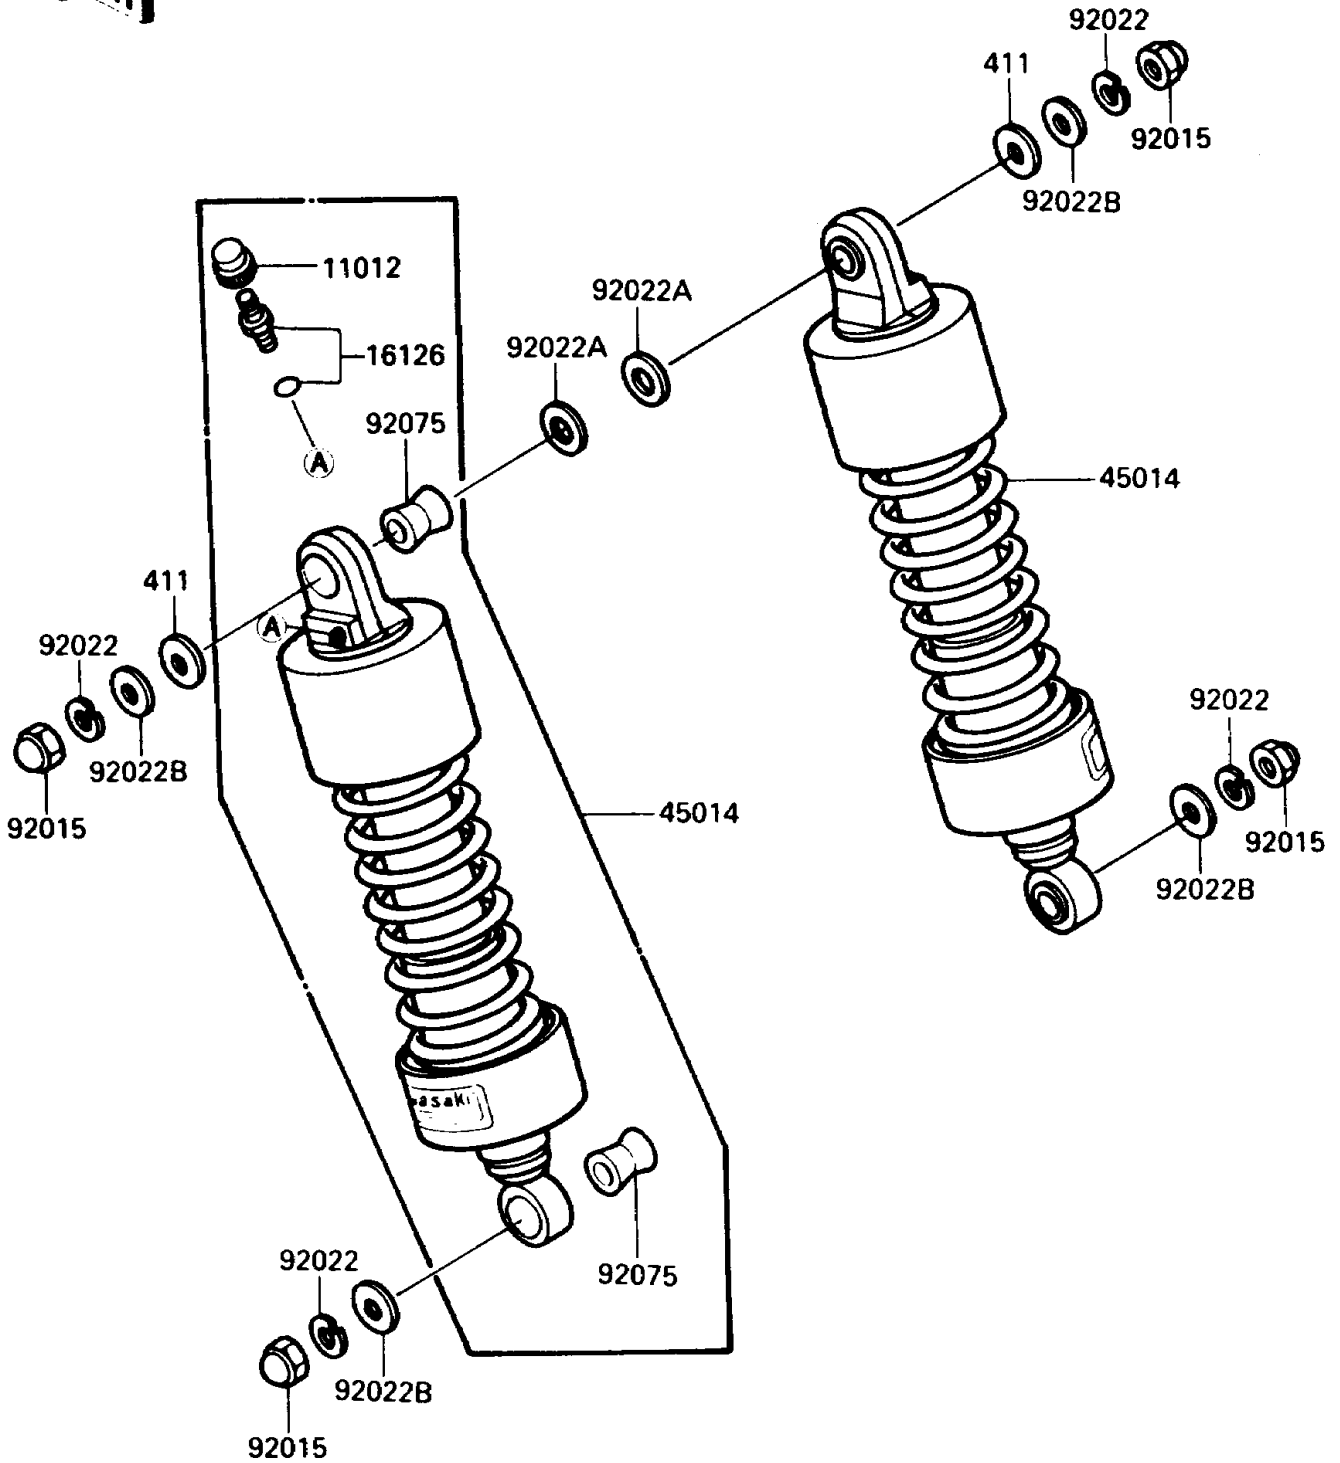

1988 Vulcan 750 PARTS DIAGRAM

Suspension/Shock Absorber

F2151 0001

1988 Vulcan 750 PARTS LIST

Suspension/Shock Absorber

ITEM NAME	PART NUMBER	QUANTITY
CAP,AIR VALVE (Ref # 11012)	11012-1469	2
VALVE,AIR (Ref # 16126)	16126-1105	2
SHOCKABSORBER (Ref # 45014)	45014-1304	2
NUT,CAP,10MM (Ref # 92015)	92020-003	4
WASHER,SPRING,10MM (Ref # 92022)	92022-1540	4
WASHER,15X26X2.3 (Ref # 92022A)	92022-1577	2
WASHER,10.5X26X2.3 (Ref # 92022B)	92022-246	4
DAMPER,SHOCKABSORBER (Ref # 92075)	92075-1387	4
WASHER-PLAIN,10MM (Ref # 411)	411D1000	2