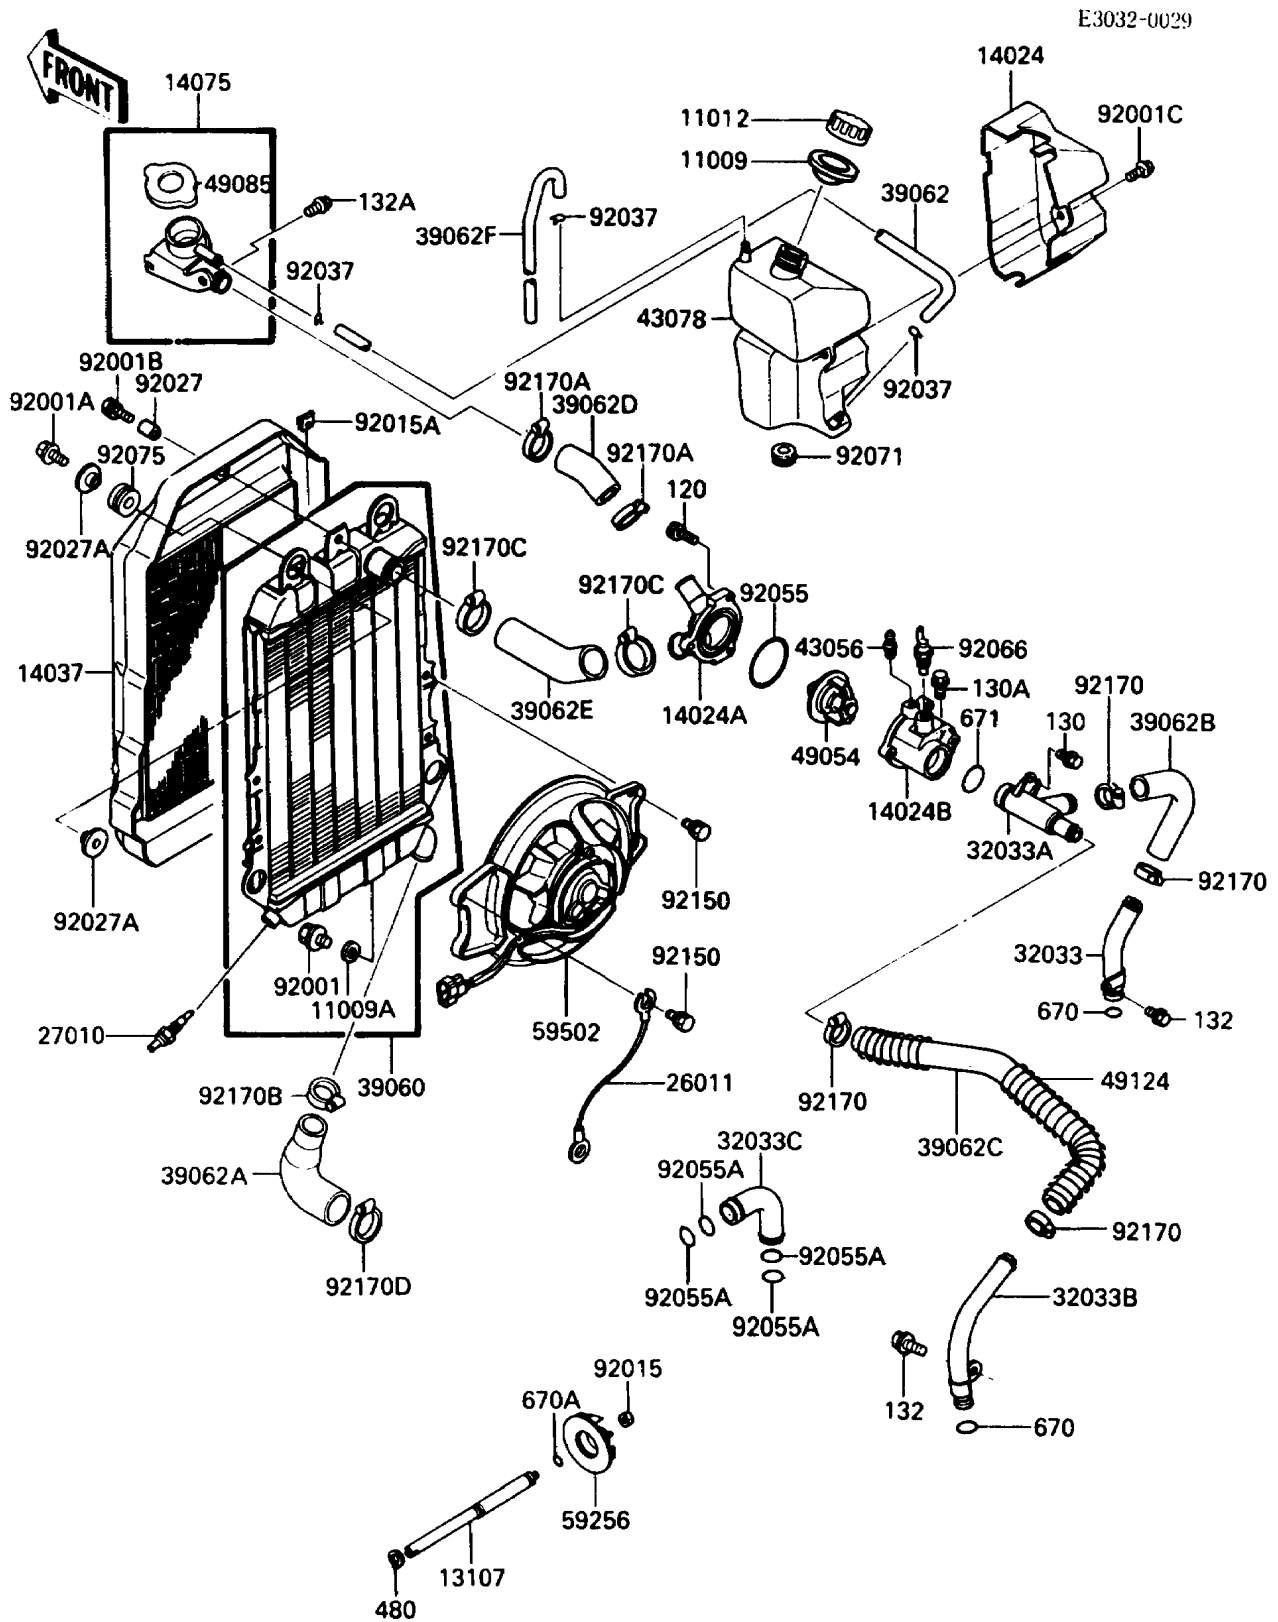

# 1988 Vulcan 750 PARTS DIAGRAM

Radiator

# 1988 Vulcan 750 PARTS LIST

# 1988 Vulcan 750 PARTS LIST

Radiator

ITEM NAME	PART NUMBER	QUANTITY
O RING,25MM (Ref # 671)	671B2525	1