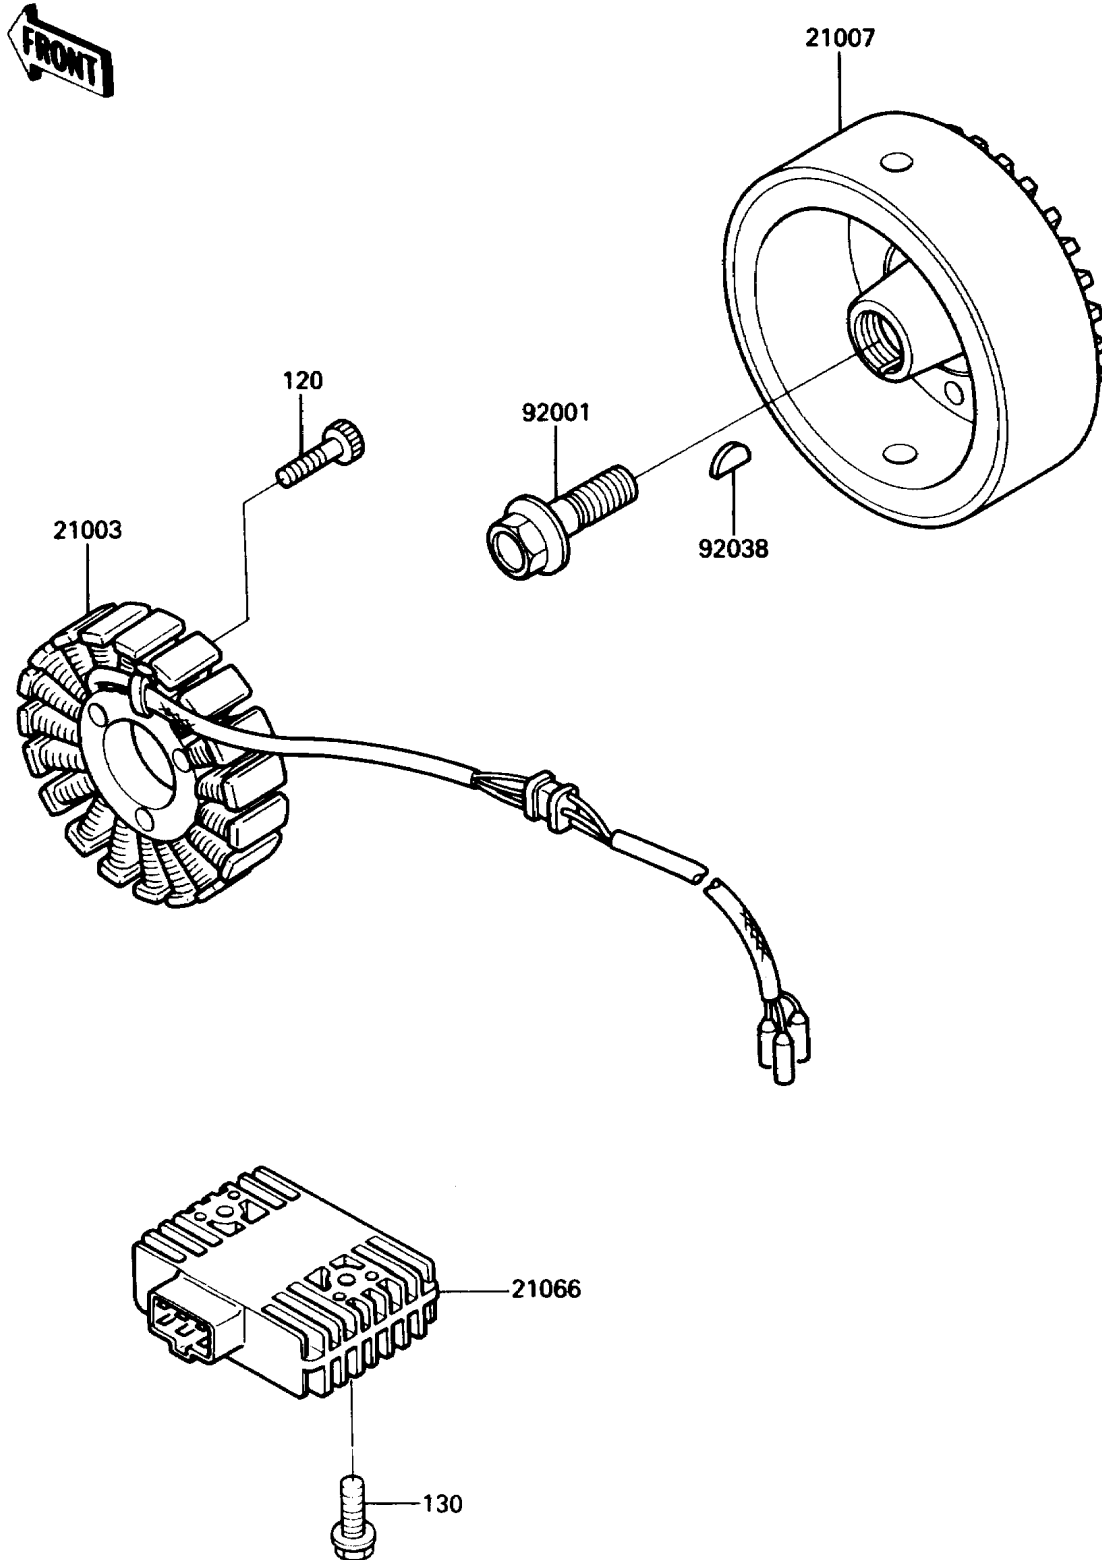

1988 Vulcan 750 PARTS DIAGRAM

Generator

E1810-0133

1988 Vulcan 750 PARTS LIST

Generator

ITEM NAME	PART NUMBER	QUANTITY
STATOR (Ref # 21003)	21003-1118	1
ROTOR (Ref # 21007)	21007-1127	1
REGULATOR-VOLTAGE (Ref # 21066)	21066-1055	1
BOLT,FLANGED,12X40 (Ref # 92001)	92001-1146	1
KEY,WOODRUFF (Ref # 92038)	92038-001	1
BOLT-SOCKET,6X35 (Ref # 120)	120P0635	3
BOLT-FLANGED,6X20 (Ref # 130)	130B0620	2