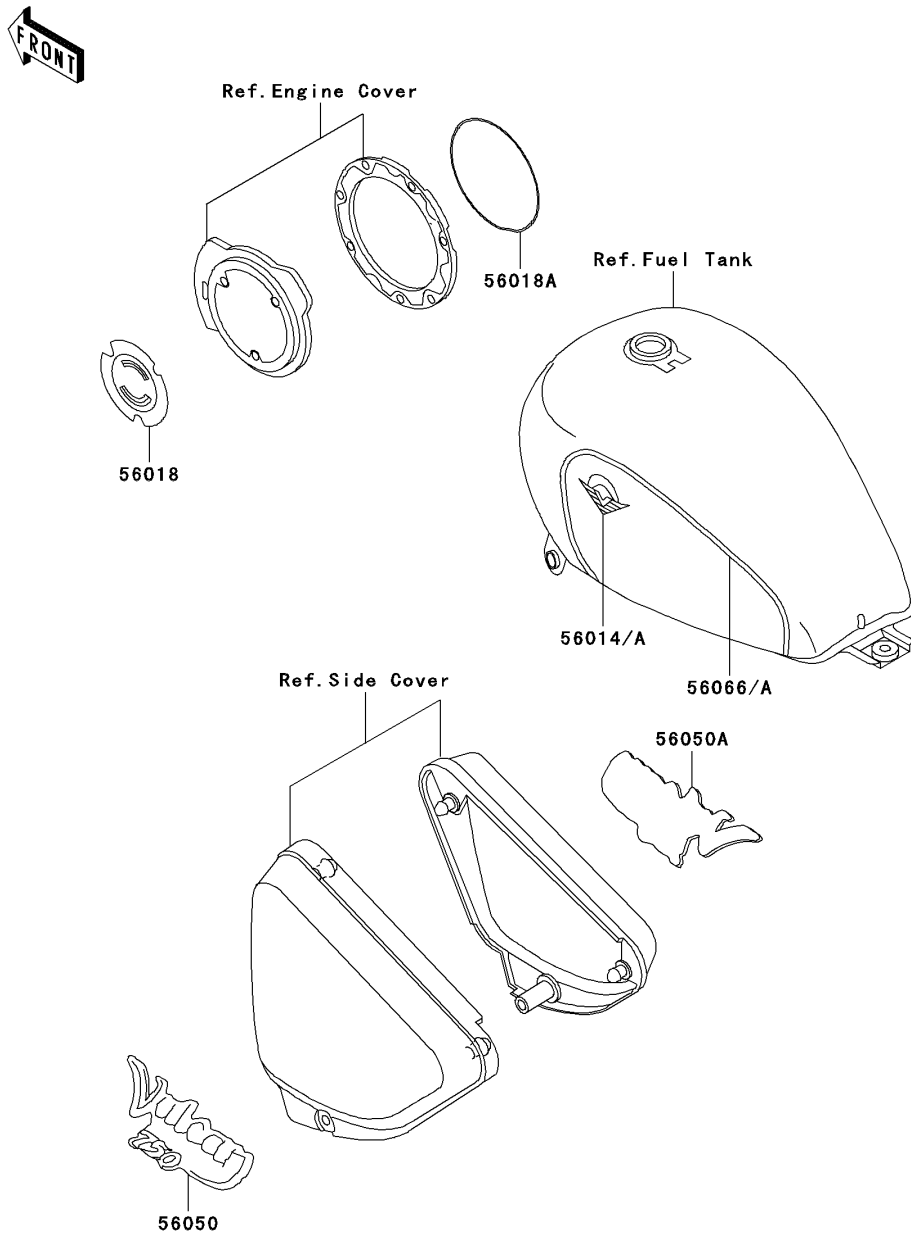

2003 Vulcan 750 PARTS DIAGRAM

Decals(VN750-A19)

F2861C

2003 Vulcan 750 PARTS LIST

Decals(VN750-A19)

ITEM NAME	PART NUMBER	QUANTITY
EMBLEM,FUEL TANK,LH (Ref # 56014)	56014-1272	1
EMBLEM,FUEL TANK,RH (Ref # 56014A)	56014-1273	1
MARK,GENERATOR COVER (Ref # 56018)	56018-1666	1
MARK,CLUTCH COVER (Ref # 56018A)	56018-1667	1
MARK,SIDE COVER,LH (Ref # 56050)	56050-1772	1
MARK,SIDE COVER,RH (Ref # 56050A)	56050-1773	1
PATTERN,FUEL TANK,LH (Ref # 56066)	56066-1066	1
PATTERN,FUEL TANK,RH (Ref # 56066A)	56066-1067	1