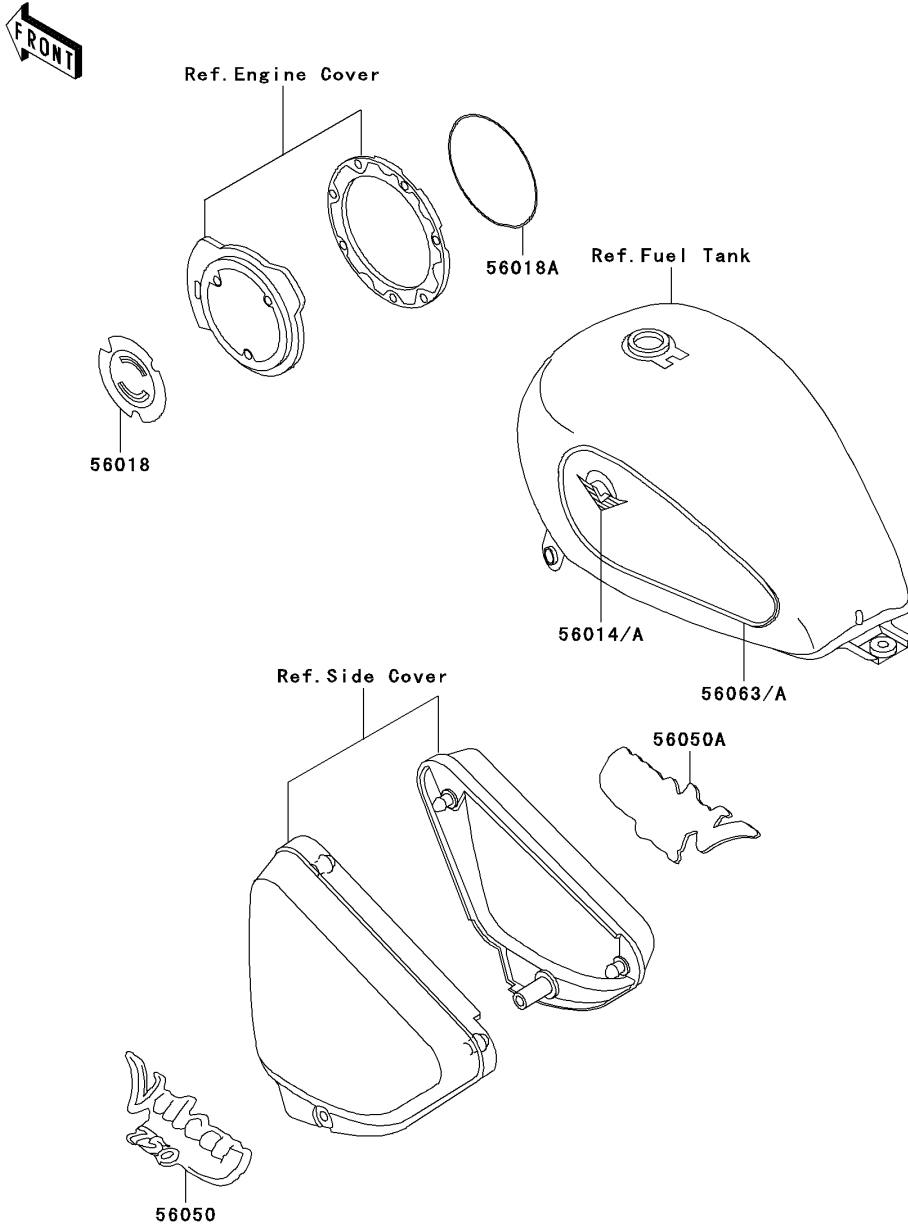

2001 Vulcan 750 PARTS DIAGRAM

Decals(VN750-A17)

F2861A

2001 Vulcan 750 PARTS LIST

Decals(VN750-A17)

ITEM NAME	PART NUMBER	QUANTITY
EMBLEM,FUEL TANK,LH (Ref # 56014)	56014-1272	1
EMBLEM,FUEL TANK,RH (Ref # 56014A)	56014-1273	1
MARK,GENERATOR COVER (Ref # 56018)	56018-1666	1
MARK,CLUTCH COVER (Ref # 56018A)	56018-1667	1
MARK,SIDE COVER,LH (Ref # 56050)	56050-1772	1
MARK,SIDE COVER,RH (Ref # 56050A)	56050-1773	1
PATTERN,FUEL TANK,LH (Ref # 56063)	56063-1820	1
PATTERN,FUEL TANK,RH (Ref # 56063A)	56063-1821	1