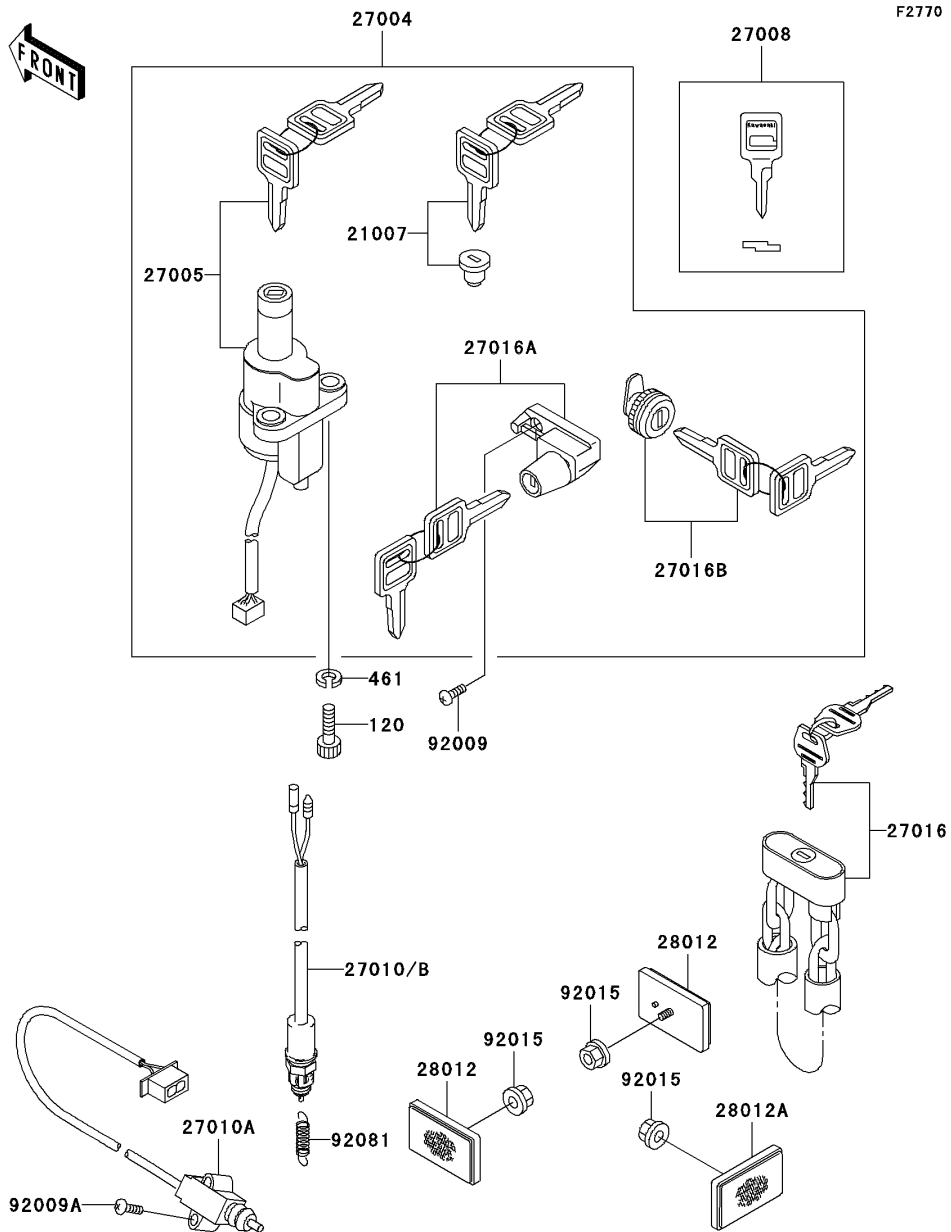

## 2003 Vulcan 750 PARTS DIAGRAM

Ignition Switch/Locks/Reflectors

## 2003 Vulcan 750 PARTS LIST

Ignition Switch/Locks/Reflectors

ITEM NAME	PART NUMBER	QUANTITY
BOLT-SOCKET (Ref # 120)	120T0822	1
WASHER-SPRING (Ref # 461)	461L0800	1
ROTOR,LOCK,TANK CAP (Ref # 21007)	21007-5005	1
SWITCH-ASSY (Ref # 27004)	27004-5270	1
SWITCH-ASSY-IGNITION (Ref # 27005)	27005-5052	1
KEY-LOCK,BLANK (Ref # 27008)	27008-1103	1
SWITCH,SIDE STAND (Ref # 27010A)	27010-1189	1
SWITCH,REAR BRAKE (Ref # 27010B)	27010-1475	1
LOCK-ASSY,WHEEL (Ref # 27016)	27016-1051	1
LOCK-ASSY,HELMET (Ref # 27016A)	27016-5060	1
LOCK-ASSY (Ref # 27016B)	27016-5081	1
REFLECTOR-REFLEX,FR (Ref # 28012)	28012-1009	1
REFLECTOR-REFLEX,RR (Ref # 28012A)	28012-1051	1
SCREW,5X18 (Ref # 92009)	92009-1305	1
SCREW,5X20 (Ref # 92009A)	92009-1359	1
NUT,FLANGED,5MM (Ref # 92015)	92015-1259	1
SPRING (Ref # 92081)	92081-1544	1