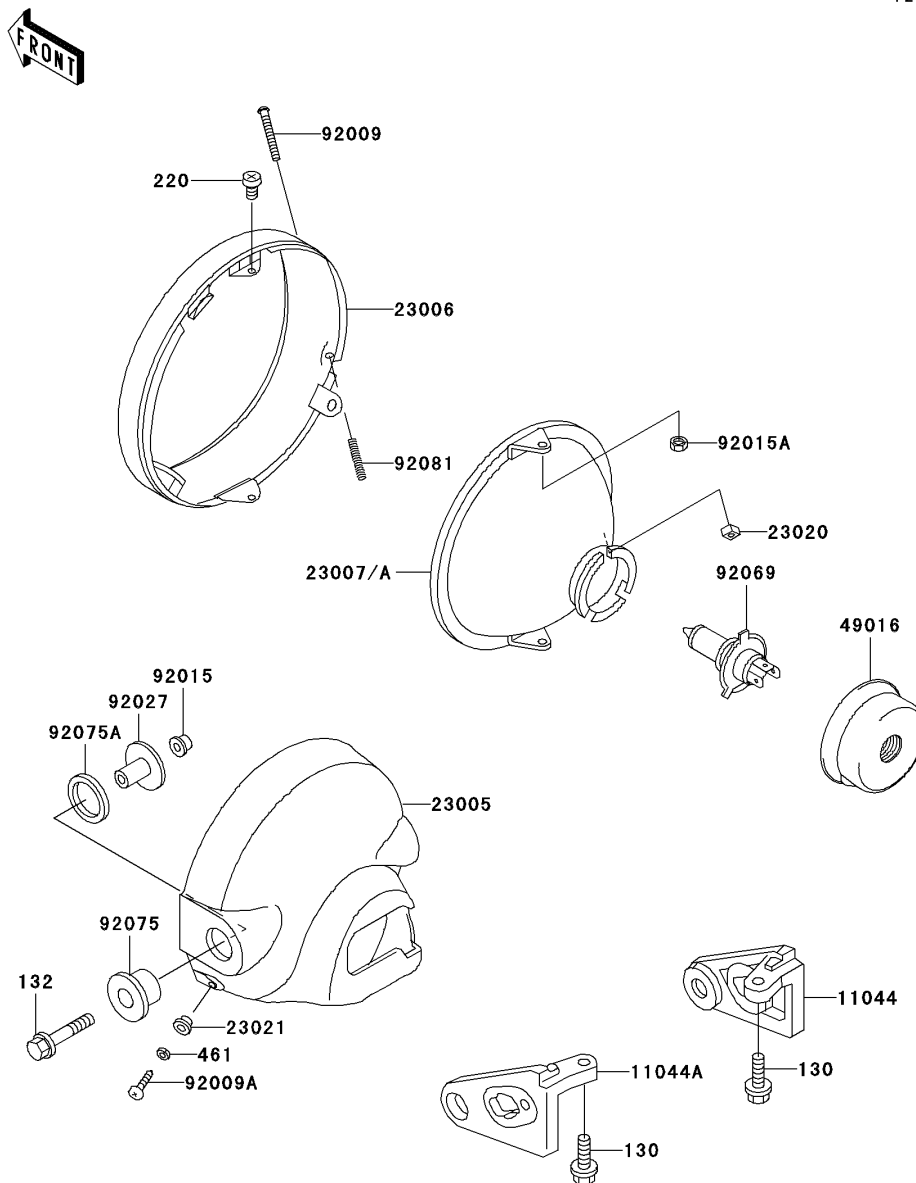

2003 Vulcan 750 PARTS DIAGRAM

Headlight(s)

F2710

2003 Vulcan 750 PARTS LIST

Headlight(s)

ITEM NAME	PART NUMBER	QUANTITY
BOLT-FLANGED (Ref # 130)	130N0825	1
BOLT-FLANGED-SMALL (Ref # 132)	132E0840	1
SCREW-PAN-CROS (Ref # 220)	220D0510	1
WASHER-SPRING,5MM (Ref # 461)	461F0500	1
BRACKET,HEAD LAMP,RH (Ref # 11044)	11044-1471	1
BRACKET,HEAD LAMP,LH (Ref # 11044A)	11044-1472	1
BODY-COMP-HEAD LAMP,CR PLATED (Ref # 23005)	23005-1058	1
RIM-LAMP (Ref # 23006)	23006-1055	1
LENS-COMP,HEAD LAMP (Ref # 23007A)	23007-1399	1
NUT,4MM,FOCUS ADJUST (Ref # 23020)	23020-018	1
WASHER (Ref # 23021)	23021-010	1
COVER-SEAL,HEAD LAMP (Ref # 49016)	49016-1046	1
SCREW,4X52 (Ref # 92009)	92009-1033	1
SCREW,5MM (Ref # 92009A)	92009-1947	1
NUT,FLANGED,8MM (Ref # 92015)	92015-1014	1
NUT,5MM (Ref # 92015A)	92015-1157	1
COLLAR,L=20 (Ref # 92027)	92027-1131	1
BULB,12V 60/55W,H4 (Ref # 92069)	92069-1002	1
DAMPER,HEAD LAMP FITTING (Ref # 92075)	92075-1109	1
DAMPER,HEAD LAMP FITTING (Ref # 92075A)	92075-1110	1
SPRING,FOCUS ADJUSTING (Ref # 92081)	92081-1701	1