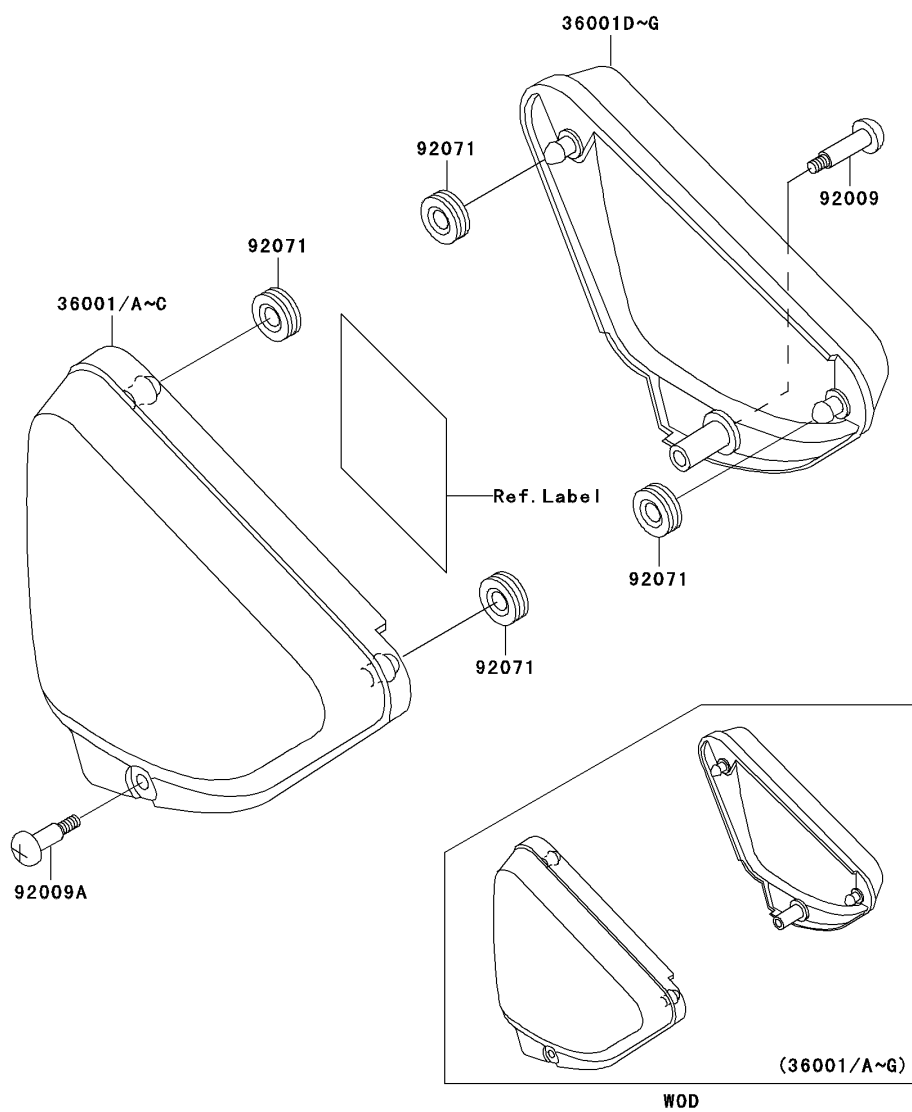

2003 Vulcan 750 PARTS DIAGRAM

Side Covers

F2611

2003 Vulcan 750 PARTS LIST

Side Covers

ITEM NAME	PART NUMBER	QUANTITY
COVER-SIDE,LH,L.V.RED (Ref # 36001A)	36001-1284-2T	1
COVER-SIDE,RH,L.V.RED (Ref # 36001E)	36001-1285-2T	1
SCREW,6X40 (Ref # 92009)	92009-1091	1
SCREW,6X25.5 (Ref # 92009A)	92009-1373	1
GROMMET (Ref # 92071)	92071-056	1