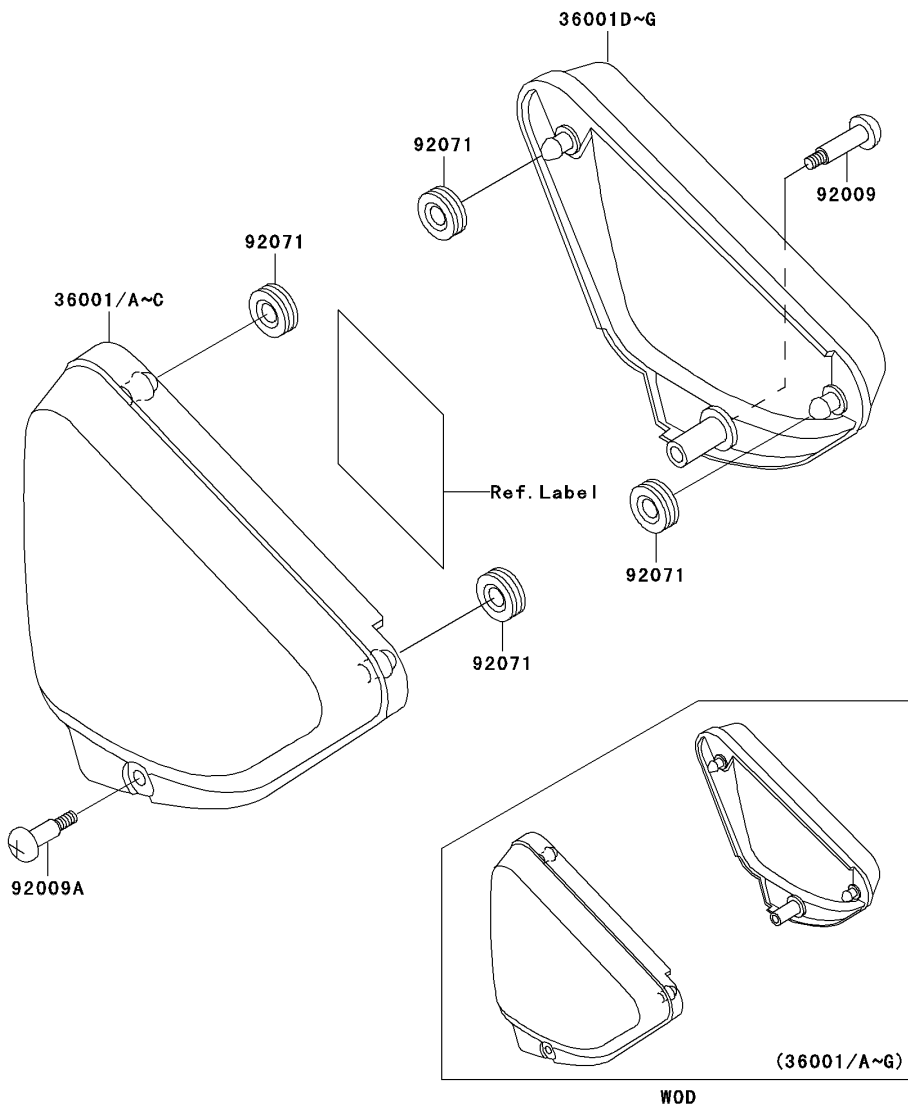

2003 Vulcan 750 PARTS DIAGRAM

Side Covers

F2611

2003 Vulcan 750 PARTS LIST

Side Covers

| ITEM NAME | PART NUMBER | QUANTITY |
|--------------------------------------|---------------|----------|
| COVER-SIDE,LH,L.V.RED (Ref # 36001A) | 36001-1284-2T | 1 |
| COVER-SIDE,RH,L.V.RED (Ref # 36001E) | 36001-1285-2T | 1 |
| SCREW,6X40 (Ref # 92009) | 92009-1091 | 1 |
| SCREW,6X25.5 (Ref # 92009A) | 92009-1373 | 1 |
| GROMMET (Ref # 92071) | 92071-056 | 4 |